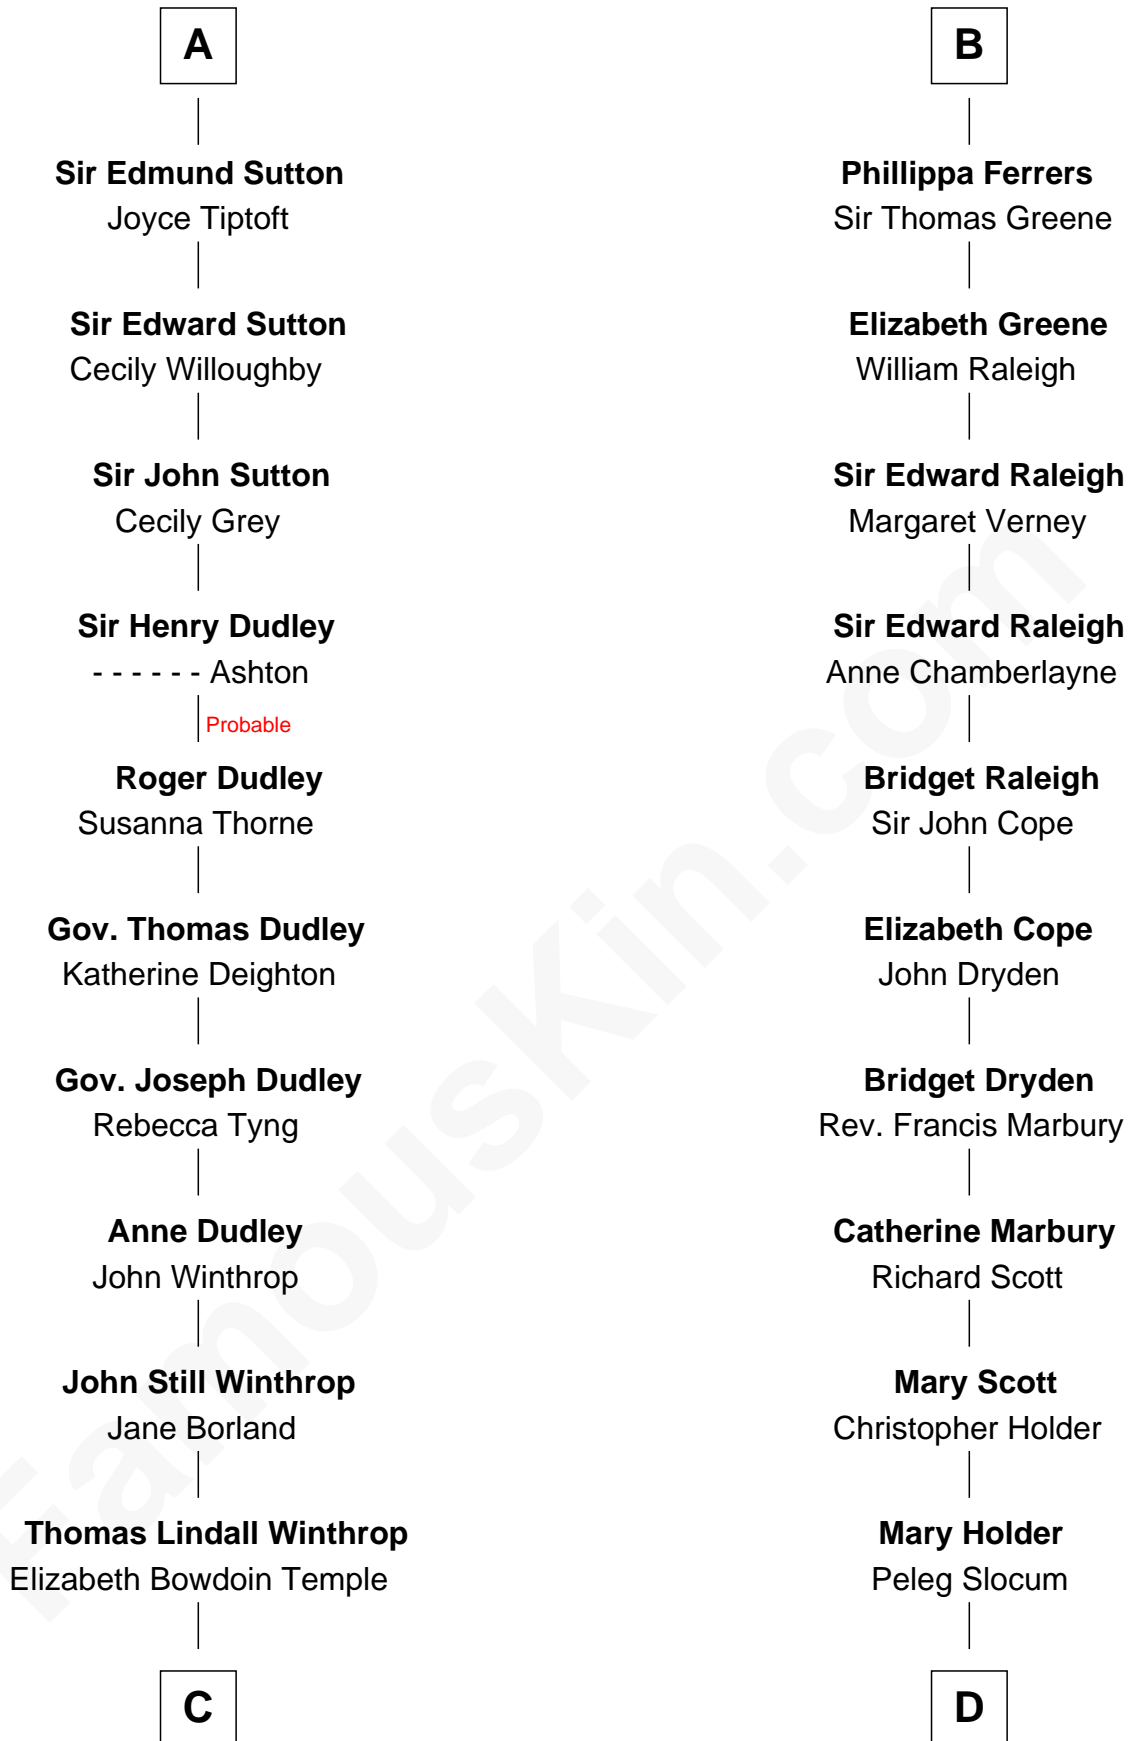

# FamousKin.com Relationship Chart of

**John Kerry**

*68th U.S. Secretary of State*

**21st cousin of**

**J. A. Folger**

*Founder of Folger Coffee Company*

**Sir William Marshal**

Isabel de Clare

**C**

**Robert Charles Winthrop**  
Elizabeth Cabot Blanchard

**Robert Charles Winthrop**  
Elizabeth Mason

**Margaret Tyndal Winthrop**  
James Grant Forbes

**Rosemary Isabel Forbes**  
Richard John Kerry