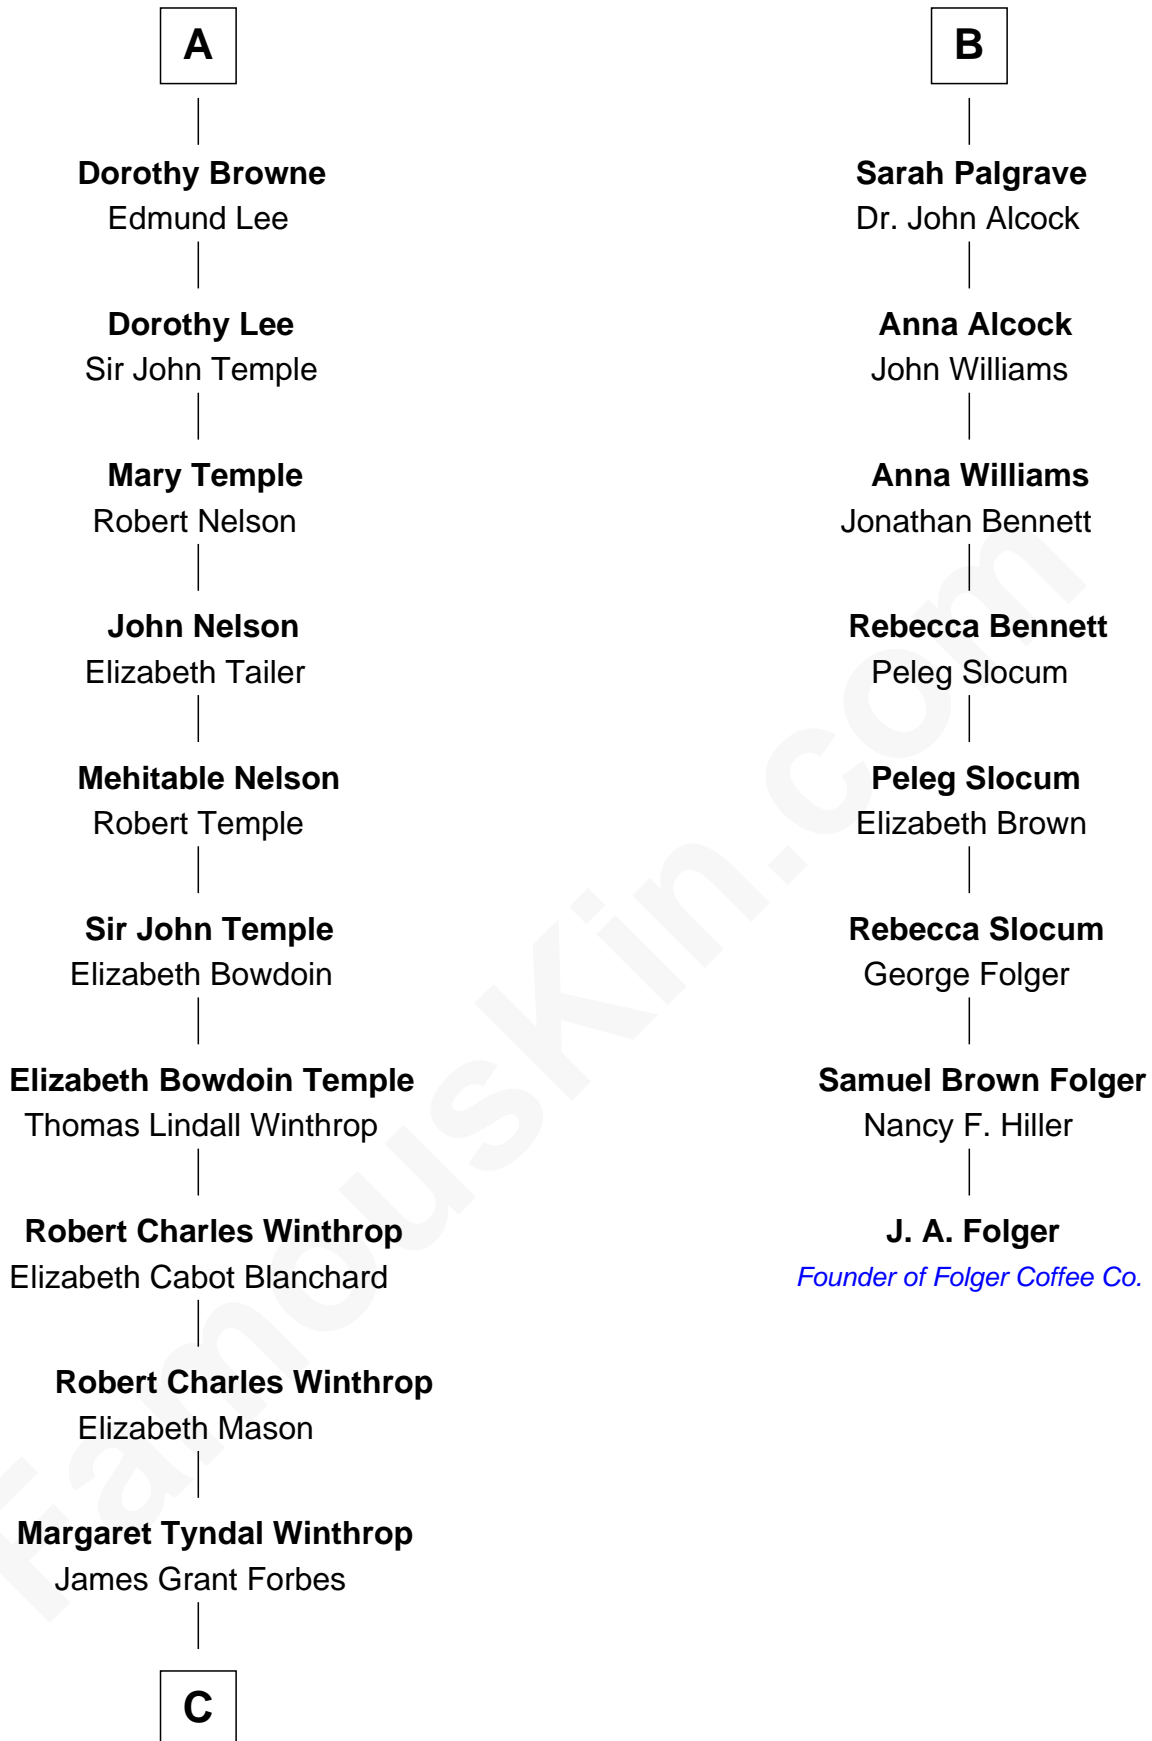

# FamousKin.com Relationship Chart of

**John Kerry**

*68th U.S. Secretary of State*

**14th cousin 4 times removed of**

**J. A. Folger**

*Founder of Folger Coffee Company*

**Sir Robert Goushill**

Elizabeth Fitzalan

**Joan Goushill**  
Sir Thomas Stanley

**Thomas Stanley**  
Eleanor Neville

**George Stanley**  
Joan le Strange

**Sir Thomas Stanley**  
Anne Hastings

**Margaret Stanley**  
Robert Radcliffe

**Jane Radcliffe**  
Anthony Browne

**Anthony Browne**  
Mary Dormer

**A**

**Elizabeth Goushill**  
Sir Robert Wingfield

**Elizabeth Wingfield**  
Sir William Brandon

**Eleanor Brandon**  
John Glemham

**Anne Glemham**  
Henry Palgrave

**Thomas Palgrave**  
Alice Gunton

**Rev. Edward Palgrave**  
-----

**Dr. Richard Palgrave**  
Anna -----

**B**

**C**

—  
**Rosemary Isabel Forbes**

Richard John Kerry

—  
**John Kerry**

*68th U.S. Secretary of State*