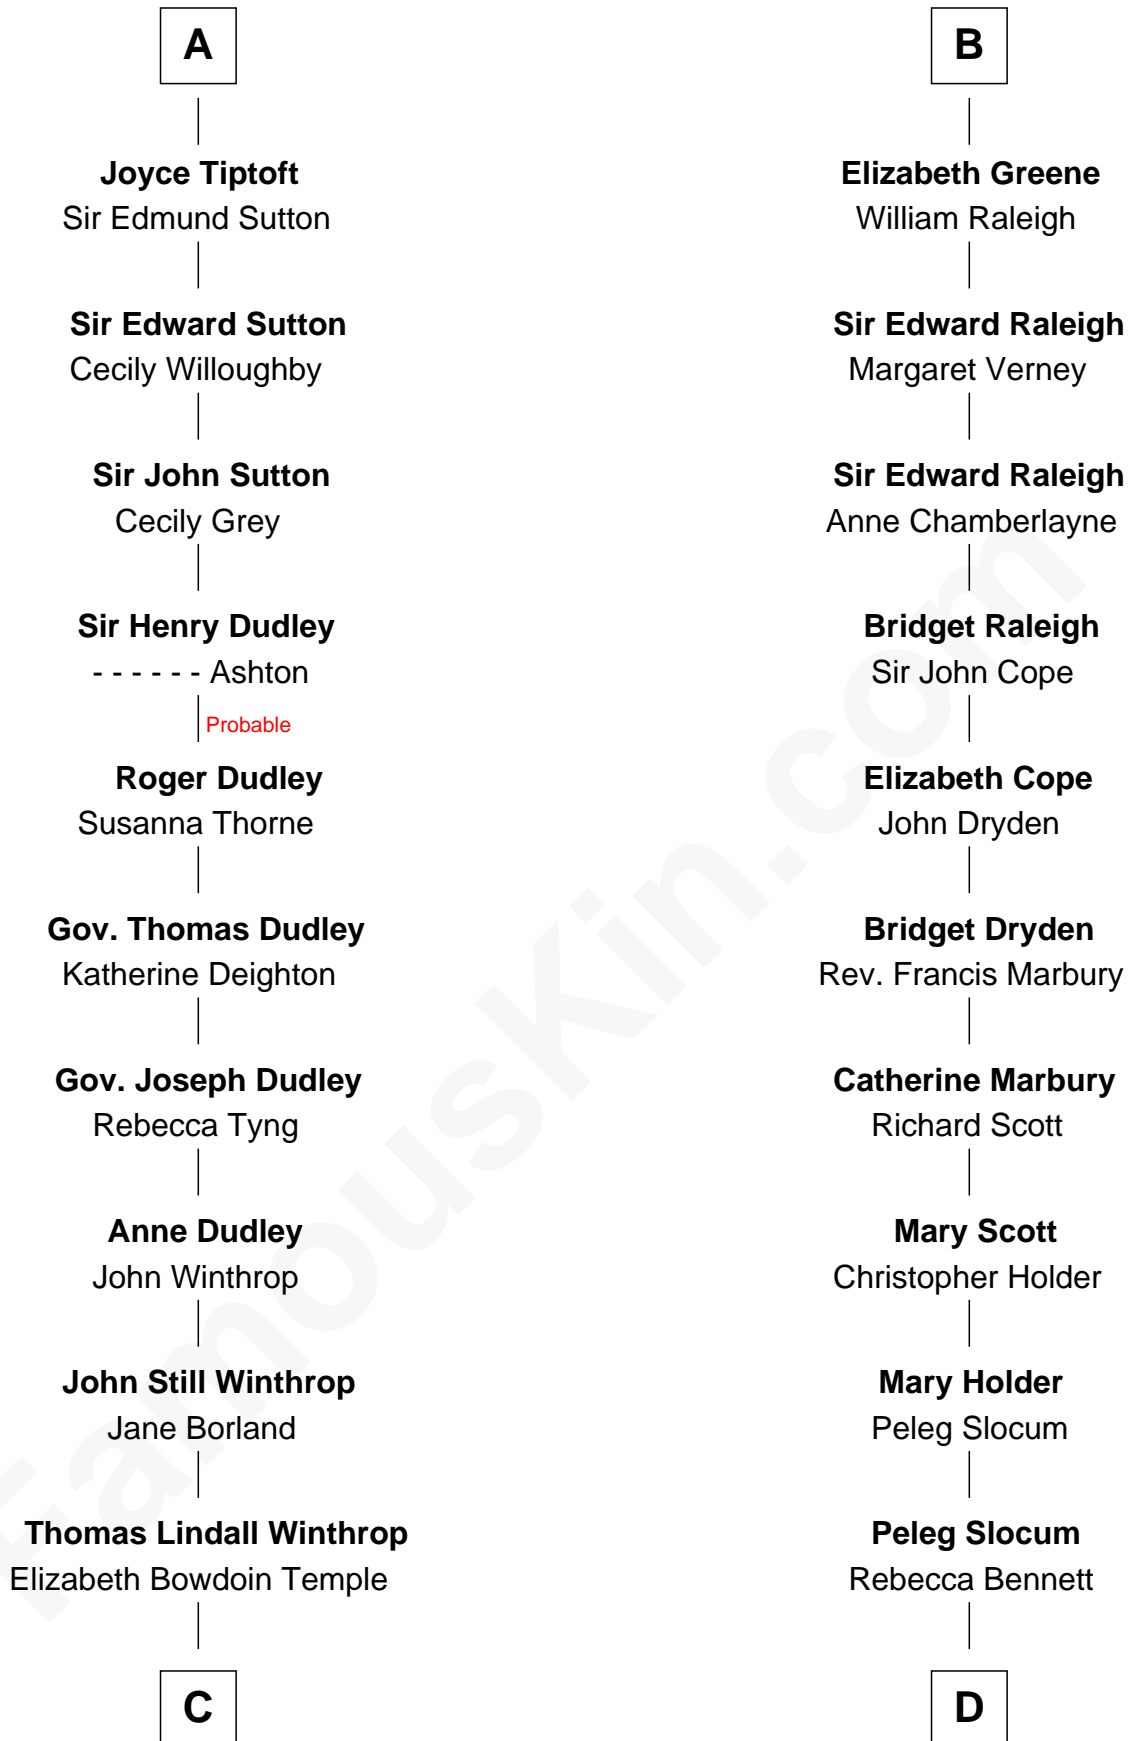

FamousKin.com

Relationship Chart of

John Kerry

68th U.S. Secretary of State

20th cousin 1 time removed of

J. A. Folger

Founder of Folger Coffee Company

Sir Roger de Mortimer

Maud de Brewes

C

Robert Charles Winthrop
Elizabeth Cabot Blanchard

Robert Charles Winthrop
Elizabeth Mason

Margaret Tyndal Winthrop
James Grant Forbes

Rosemary Isabel Forbes
Richard John Kerry

John Kerry
68th U.S. Secretary of State