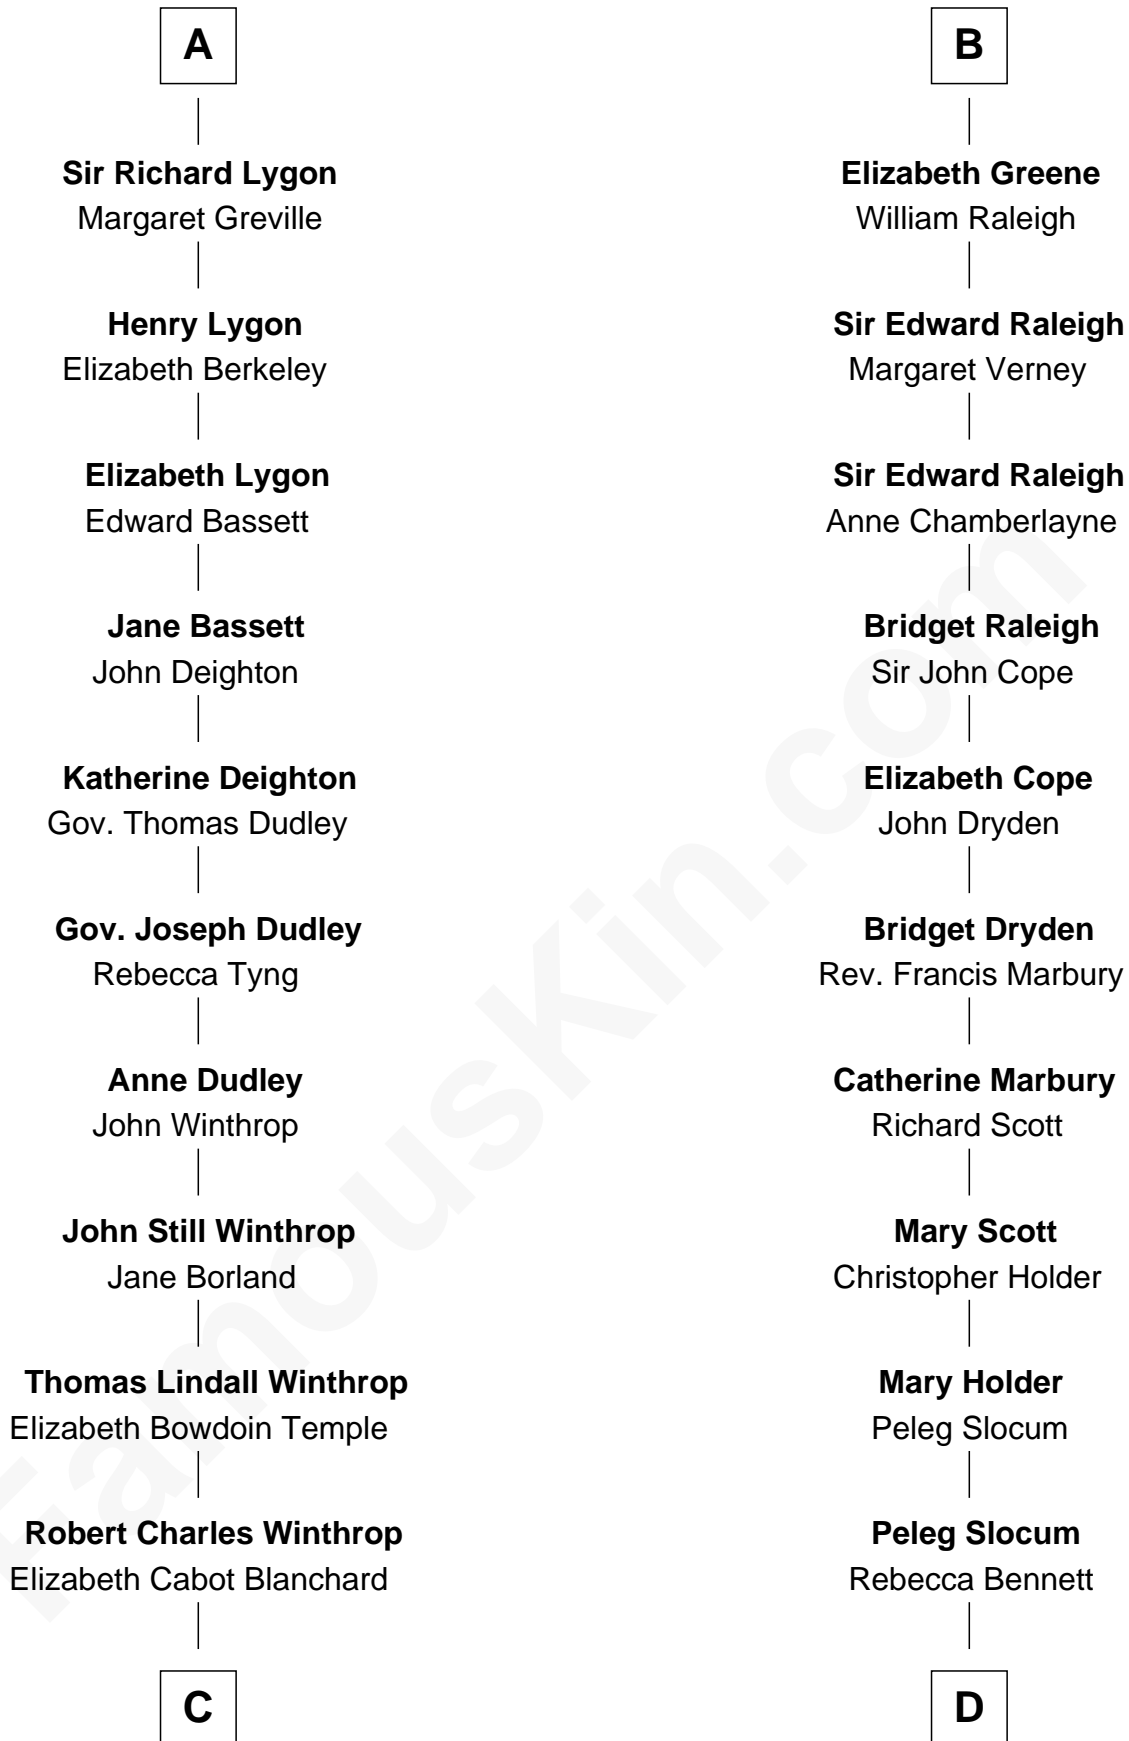

FamousKin.com Relationship Chart of

John Kerry

68th U.S. Secretary of State

20th cousin of

J. A. Folger

Founder of Folger Coffee Company

C

Robert Charles Winthrop

Elizabeth Mason

Margaret Tyndal Winthrop

James Grant Forbes

Rosemary Isabel Forbes

Richard John Kerry

John Kerry

68th U.S. Secretary of State

D