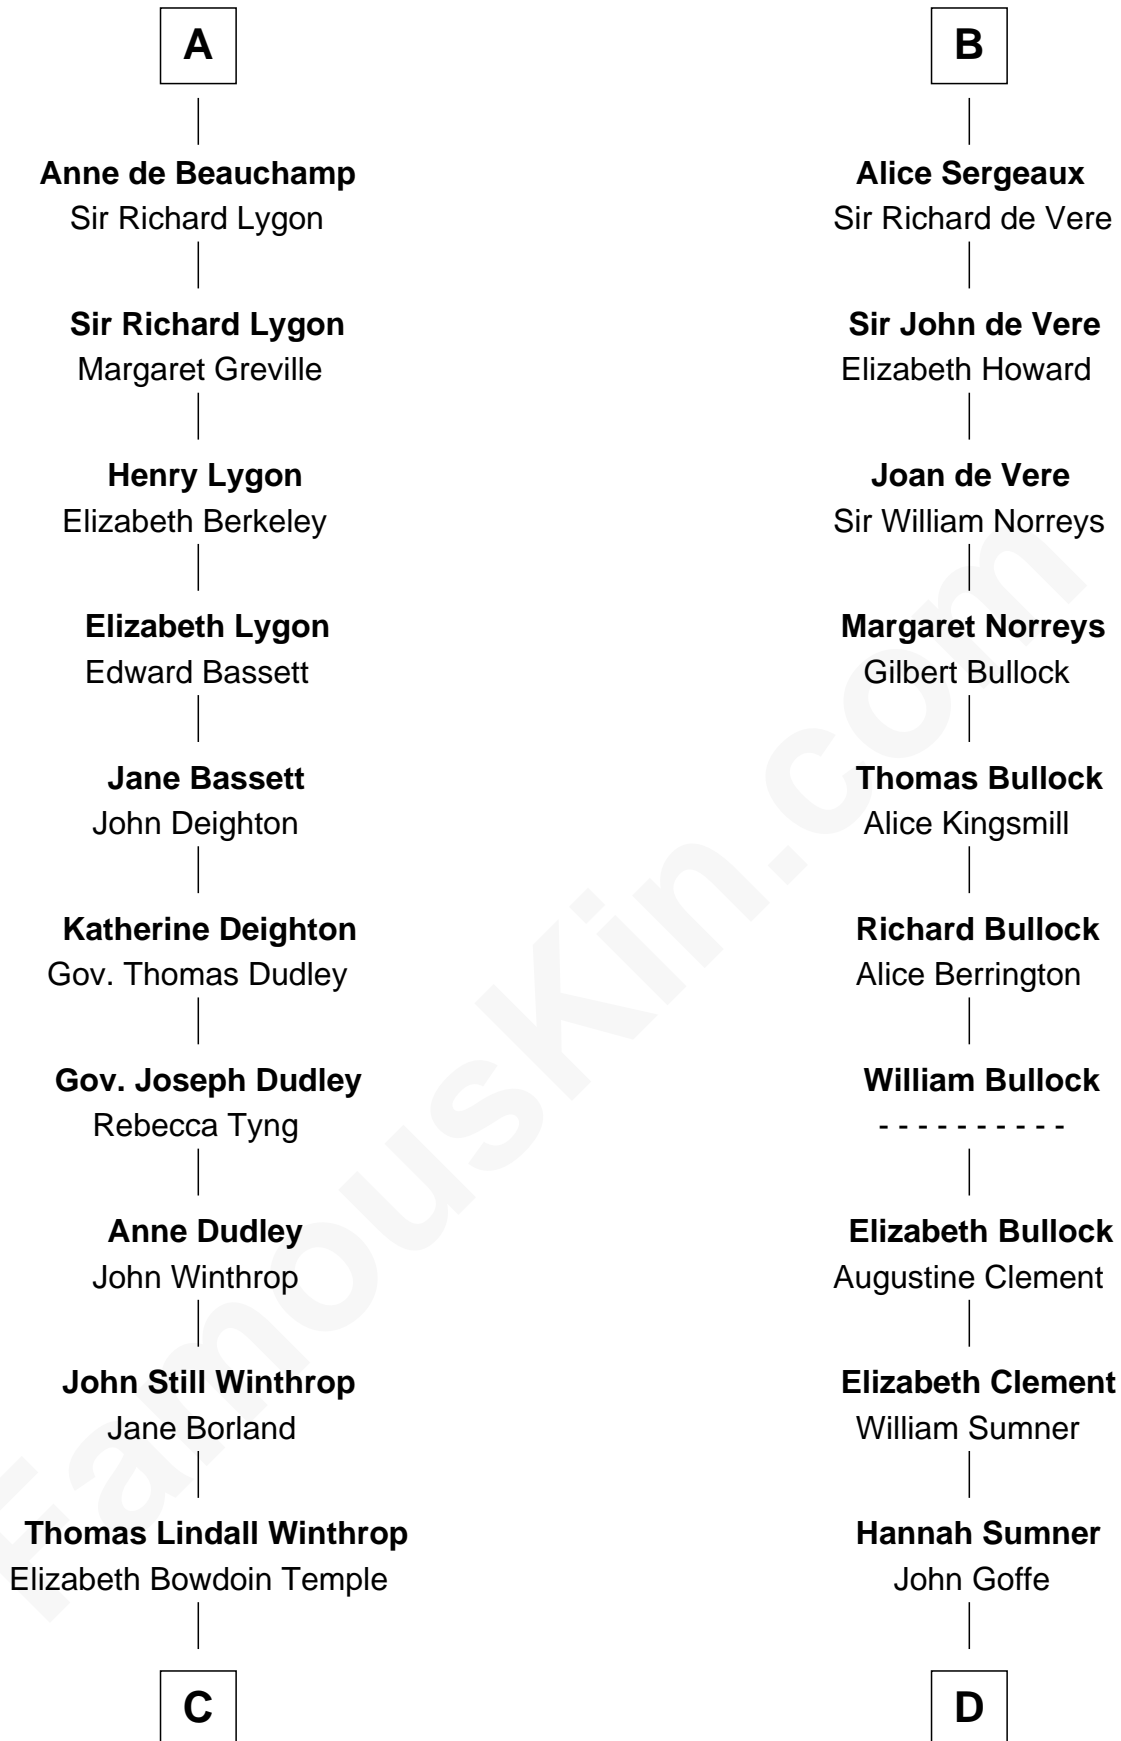

FamousKin.com

Relationship Chart of

John Kerry

68th U.S. Secretary of State

19th cousin 2 times removed of

Samuel Howard

Boston Tea Party Participant

C

Robert Charles Winthrop
Elizabeth Cabot Blanchard

Robert Charles Winthrop
Elizabeth Mason

Margaret Tyndal Winthrop
James Grant Forbes

Rosemary Isabel Forbes
Richard John Kerry

John Kerry
68th U.S. Secretary of State