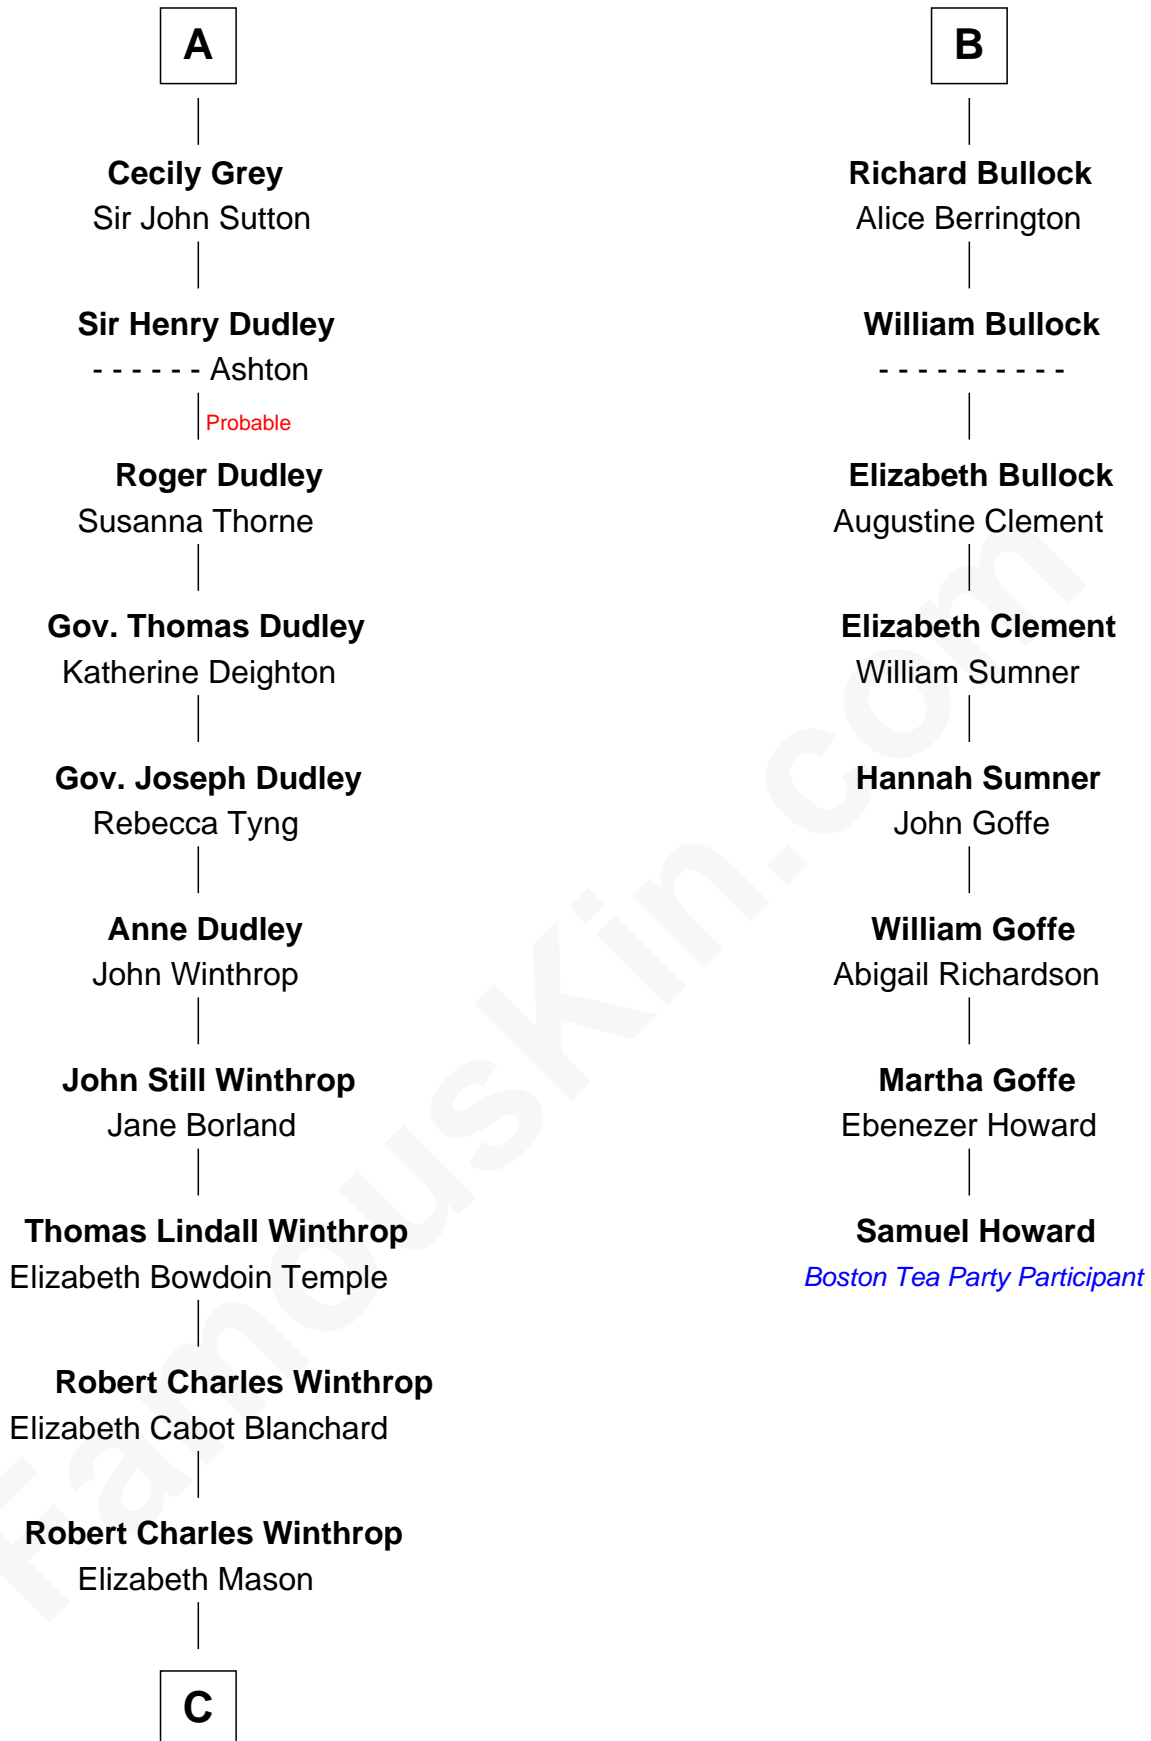

FamousKin.com

Relationship Chart of

John Kerry

68th U.S. Secretary of State

14th cousin 5 times removed of

Samuel Howard

Boston Tea Party Participant

Bartholomew de Badlesmere

Maud de Badlesmere

John de Vere

Aubrey de Vere

Alice FitzWalter

Sir Richard de Vere

Alice Sergeaux

Sir John de Vere

Elizabeth Howard

Joan de Vere

Sir William Norreys

Margaret Norreys

Gilbert Bullock

Thomas Bullock

Alice Kingsmill

B

C

—
Margaret Tyndal Winthrop

James Grant Forbes

—
Rosemary Isabel Forbes

Richard John Kerry

—
John Kerry

68th U.S. Secretary of State

FamousKin.com