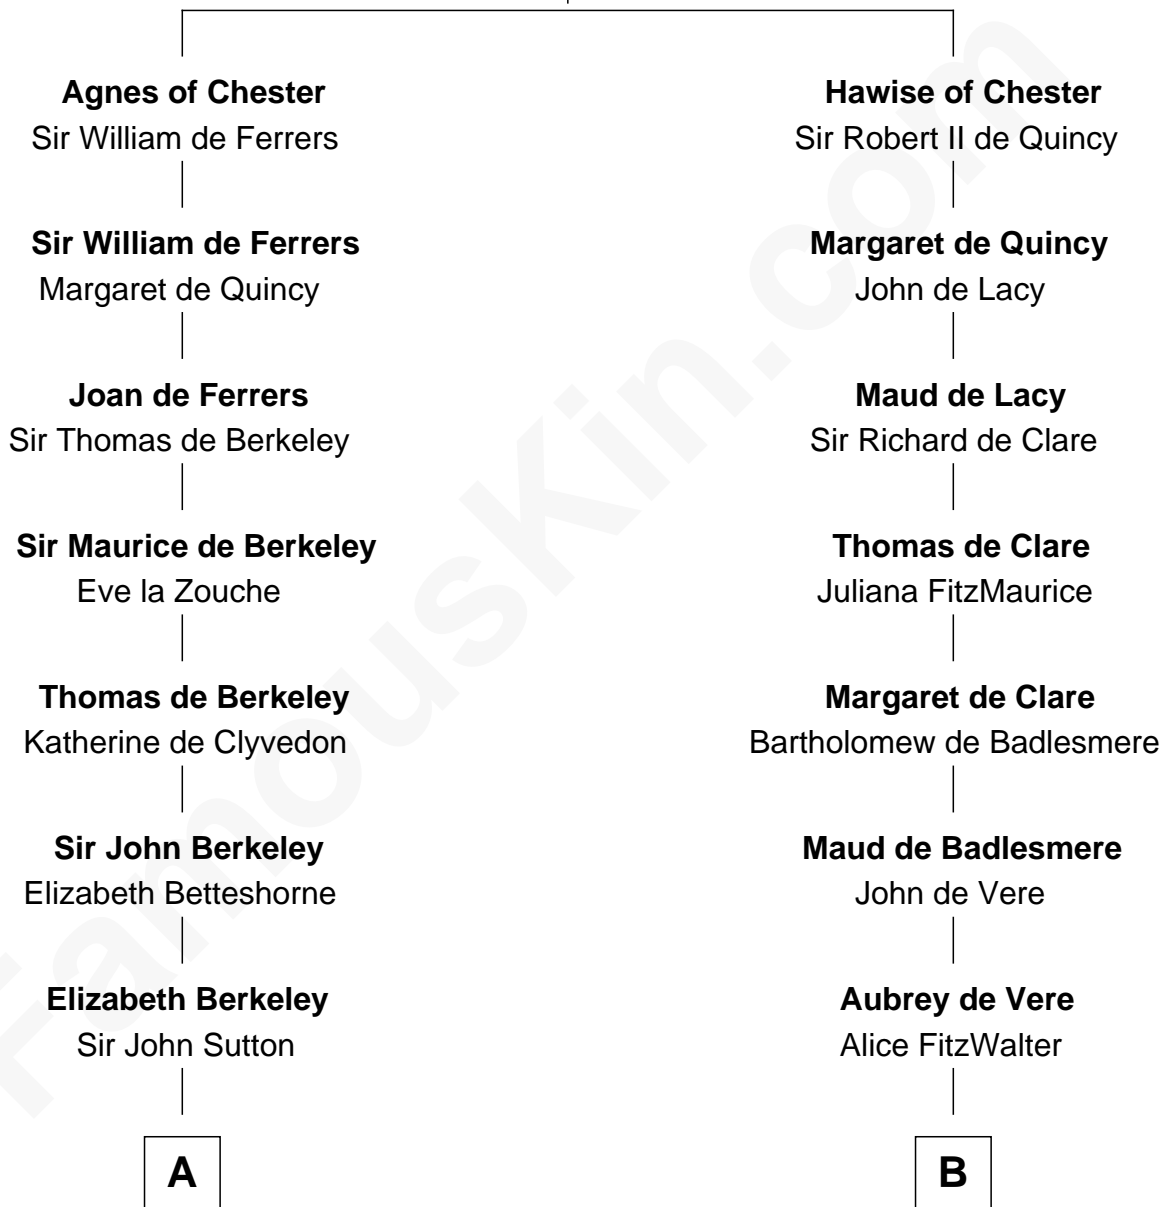

FamousKin.com

Relationship Chart of

John Kerry

68th U.S. Secretary of State

19th cousin 2 times removed of

Samuel Howard

Boston Tea Party Participant

Hugh de Kevelioc
Bertrade de Montfort

C

Robert Charles Winthrop
Elizabeth Cabot Blanchard

Robert Charles Winthrop
Elizabeth Mason

Margaret Tyndal Winthrop
James Grant Forbes

Rosemary Isabel Forbes
Richard John Kerry

John Kerry
68th U.S. Secretary of State