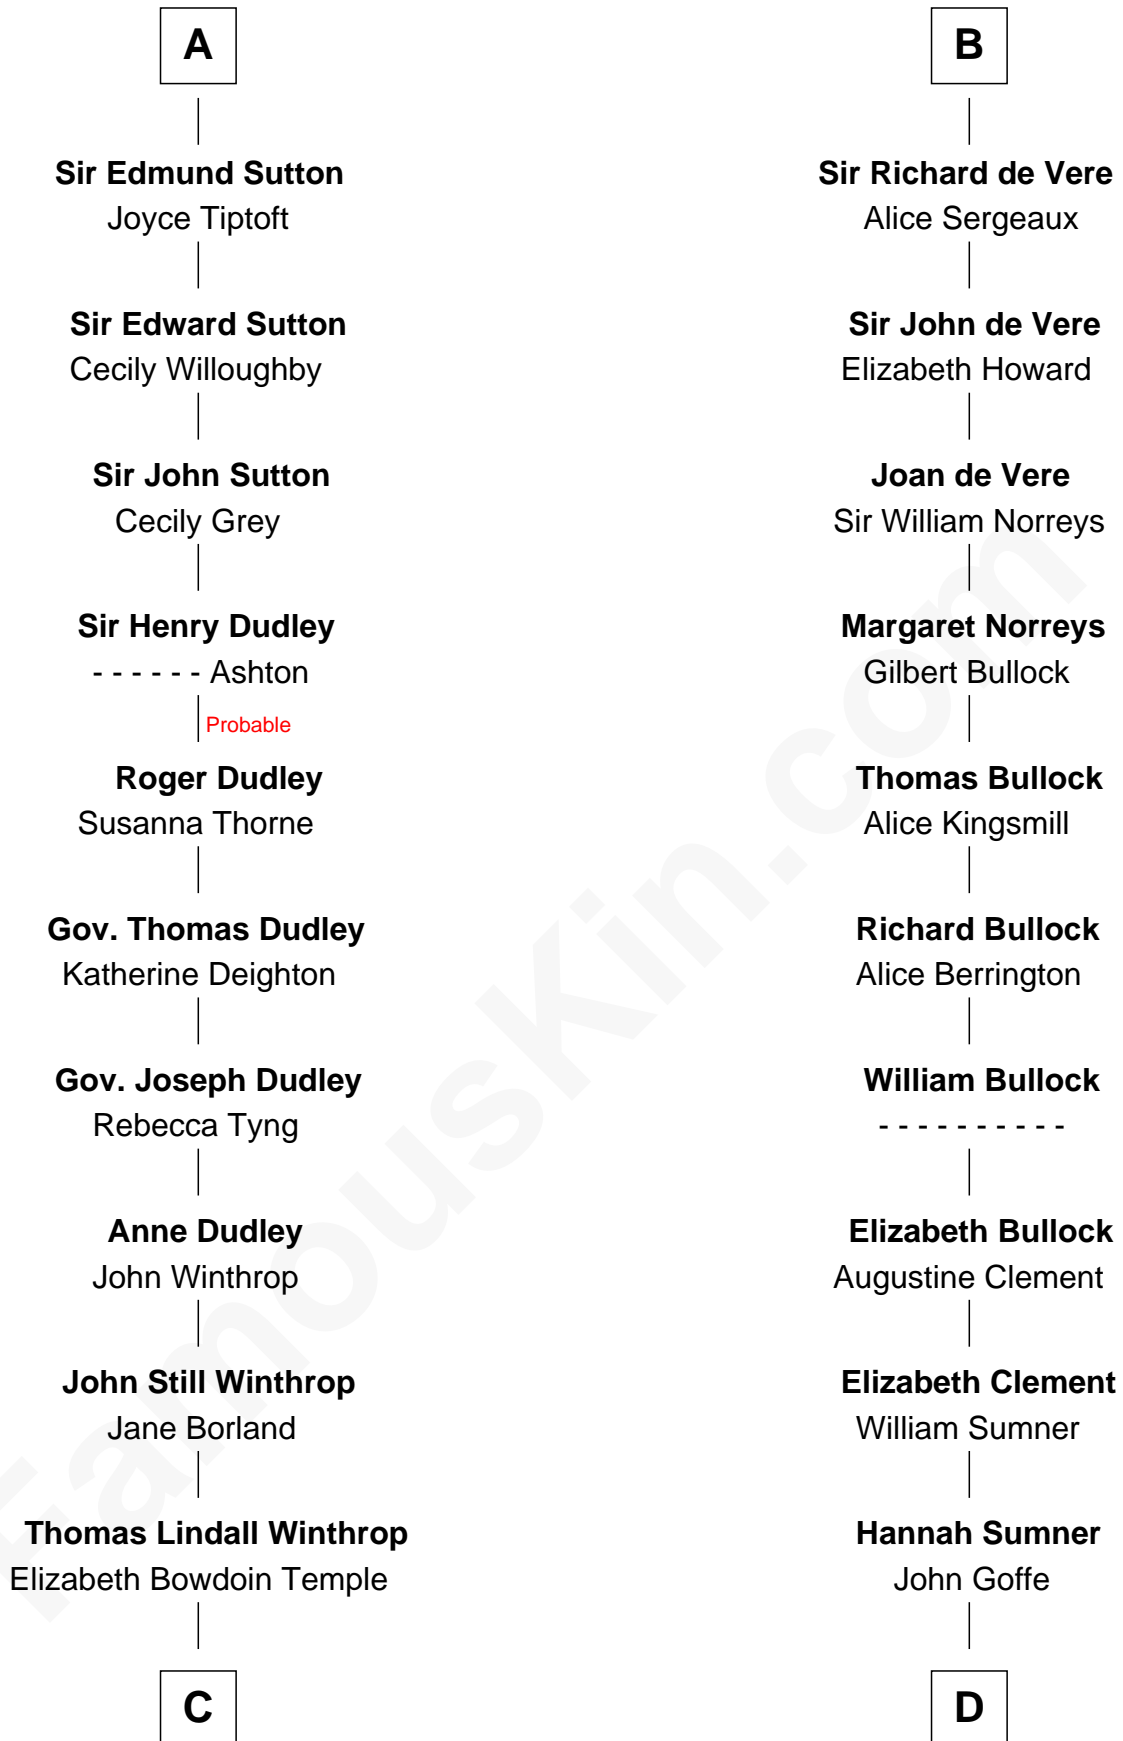

FamousKin.com

Relationship Chart of

John Kerry

68th U.S. Secretary of State

19th cousin 2 times removed of

Samuel Howard

Boston Tea Party Participant

Hugh de Kevelioc
Bertrade de Montfort

C

Robert Charles Winthrop
Elizabeth Cabot Blanchard

Robert Charles Winthrop
Elizabeth Mason

Margaret Tyndal Winthrop
James Grant Forbes

Rosemary Isabel Forbes
Richard John Kerry

John Kerry
68th U.S. Secretary of State