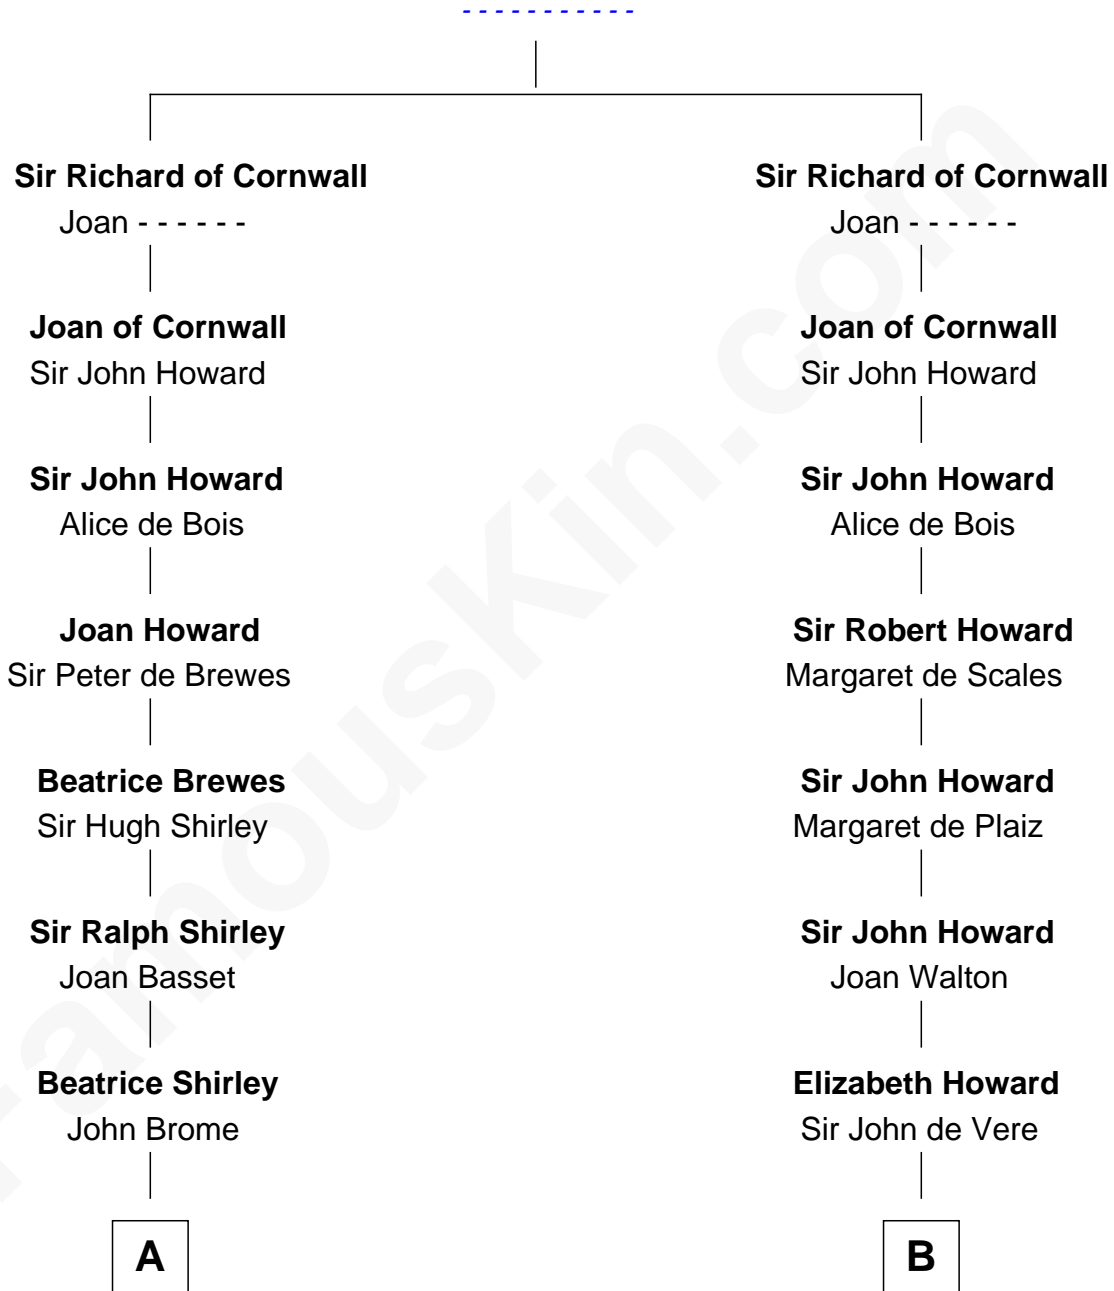

## Relationship Chart of

### John Kerry

68th U.S. Secretary of State

17th cousin 4 times removed of

### Samuel Howard

Boston Tea Party Participant

Richard Plantagenet

**C**

Robert Charles Winthrop  
Elizabeth Cabot Blanchard

Robert Charles Winthrop  
Elizabeth Mason

Margaret Tyndal Winthrop  
James Grant Forbes