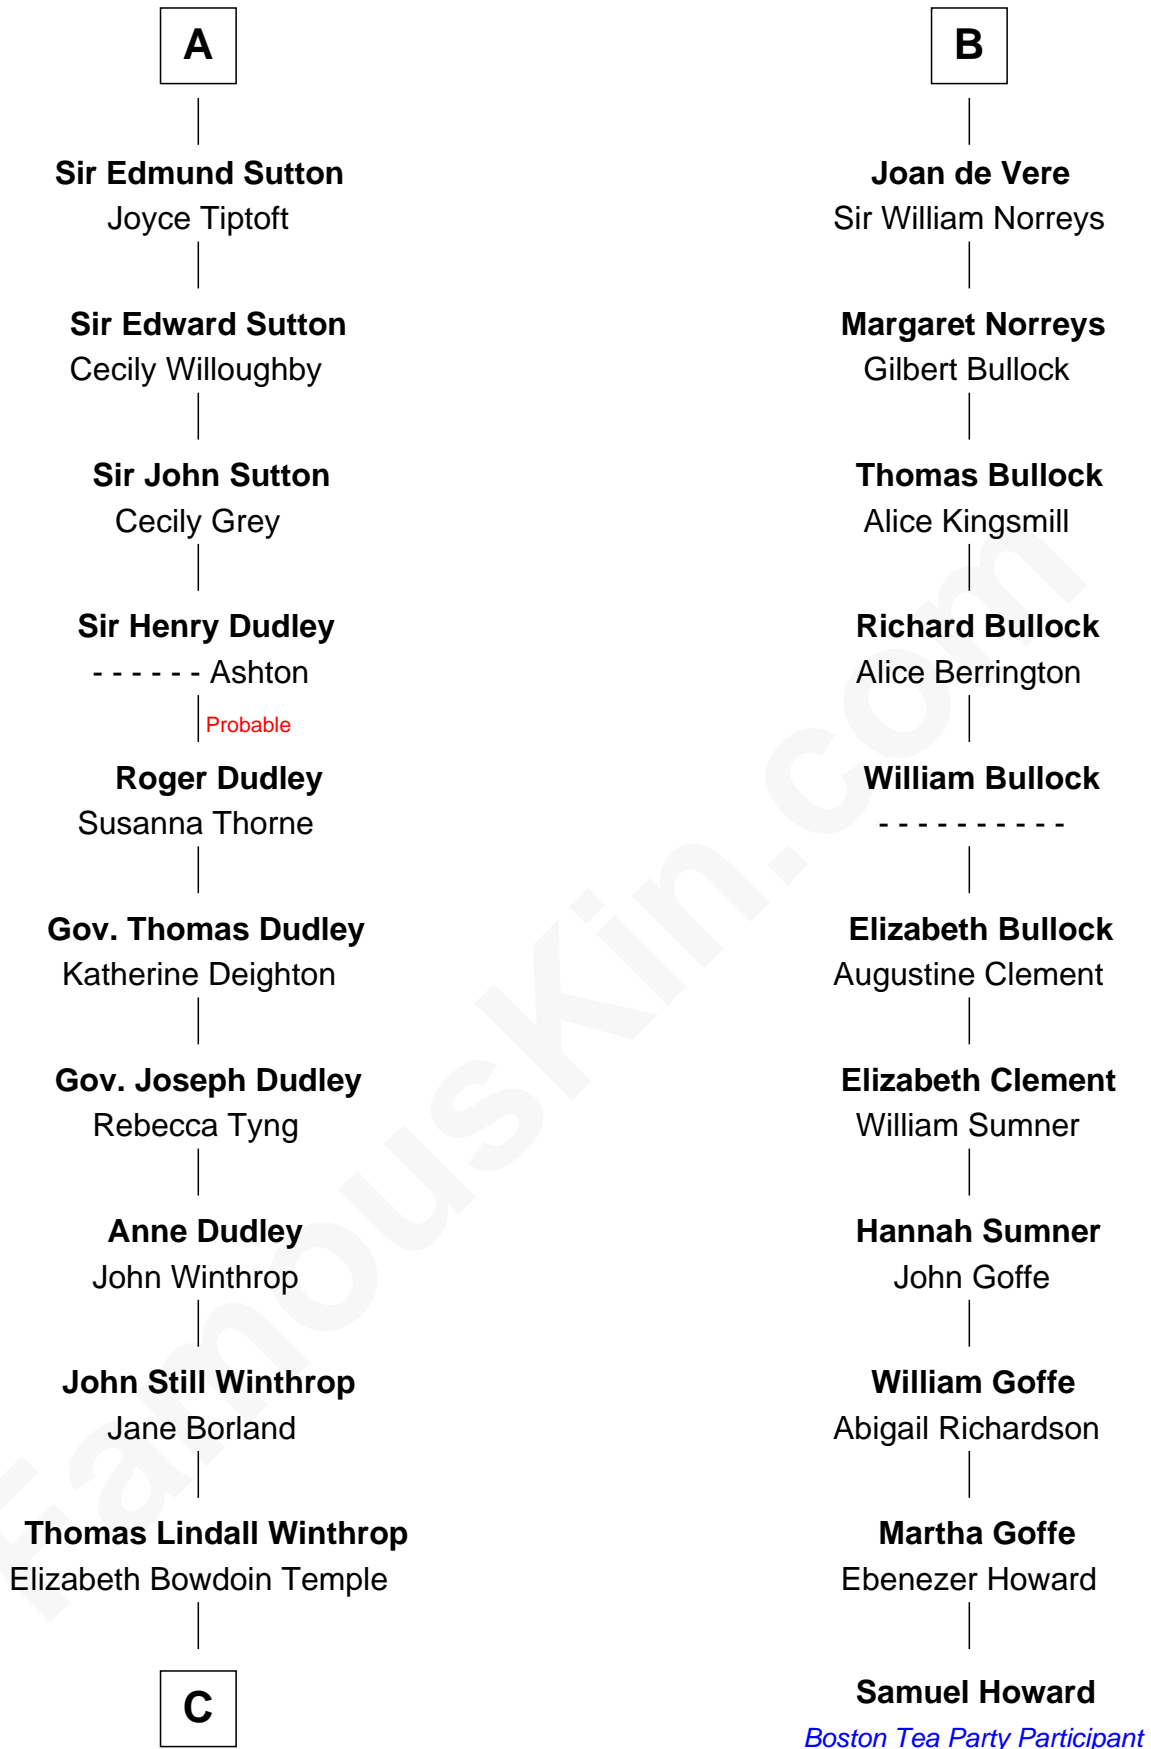

FamousKin.com Relationship Chart of

John Kerry

68th U.S. Secretary of State

17th cousin 4 times removed of

Samuel Howard

Boston Tea Party Participant

Sir Hugh le Despencer

Aveline Basset

Isabella de Beauchamp

Hugh le Despencer

Eleanor de Clare

Isabel le Despencer

Richard Fitzalan

Sir Edmund Fitzalan

Sibyl de Montagu

Philippe Fitzalan

Sir Richard Sergeaux

Alice Sergeaux

Sir Richard de Vere

Sir John de Vere

Elizabeth Howard

B

C

Robert Charles Winthrop
Elizabeth Cabot Blanchard

Robert Charles Winthrop
Elizabeth Mason

Margaret Tyndal Winthrop
James Grant Forbes

Rosemary Isabel Forbes
Richard John Kerry

John Kerry
68th U.S. Secretary of State

FamousKin.com