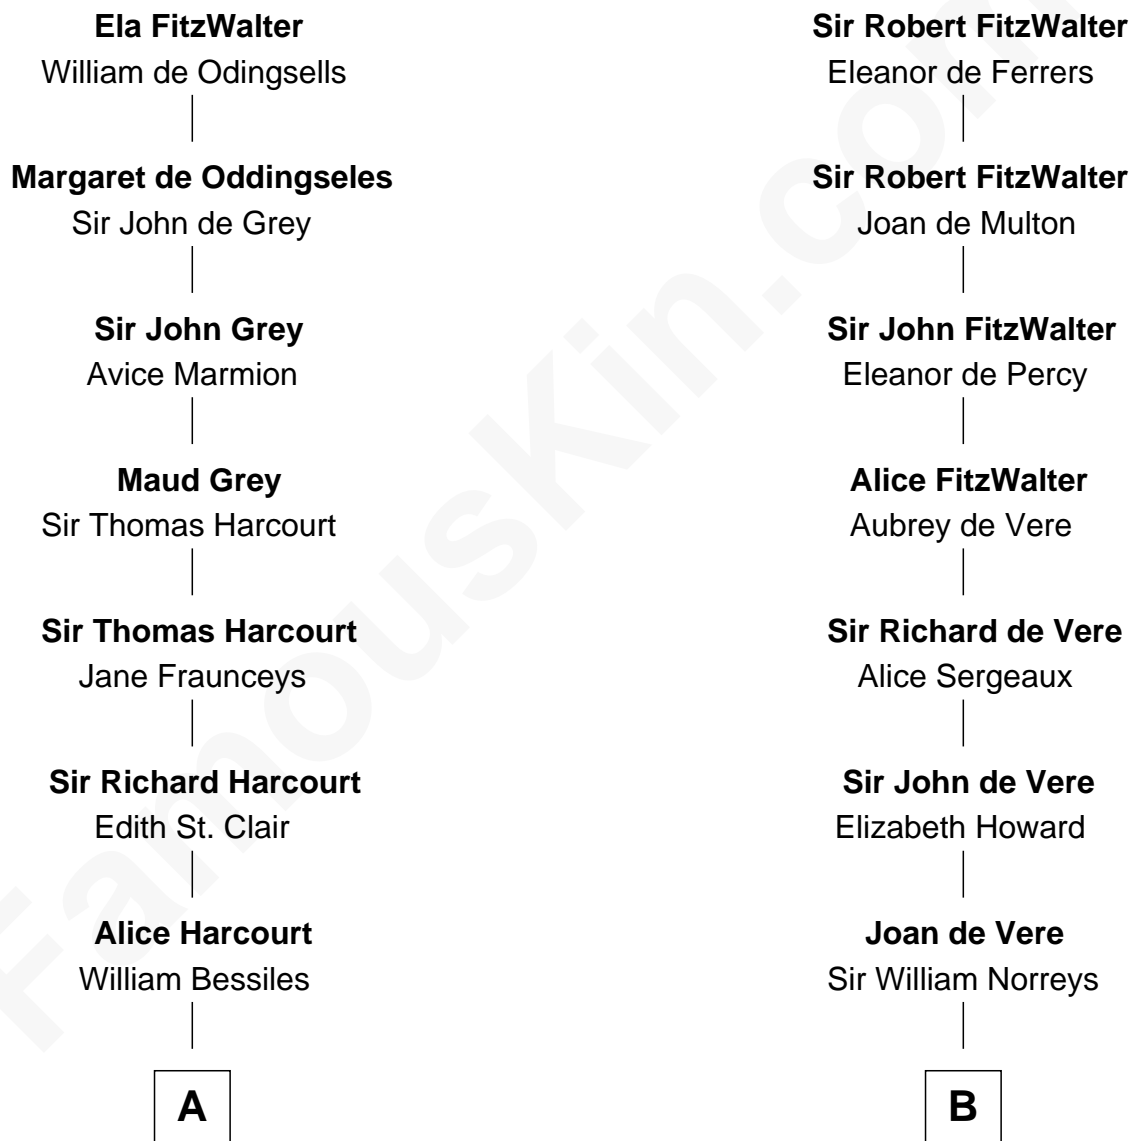

FamousKin.com Relationship Chart of

John Kerry

68th U.S. Secretary of State

16th cousin 4 times removed of

Samuel Howard

Boston Tea Party Participant

Sir Walter FitzRobert

Ida Longespee

C

Robert Charles Winthrop

Elizabeth Mason

Margaret Tyndal Winthrop

James Grant Forbes

Rosemary Isabel Forbes

Richard John Kerry

John Kerry

68th U.S. Secretary of State

FamousKin.com