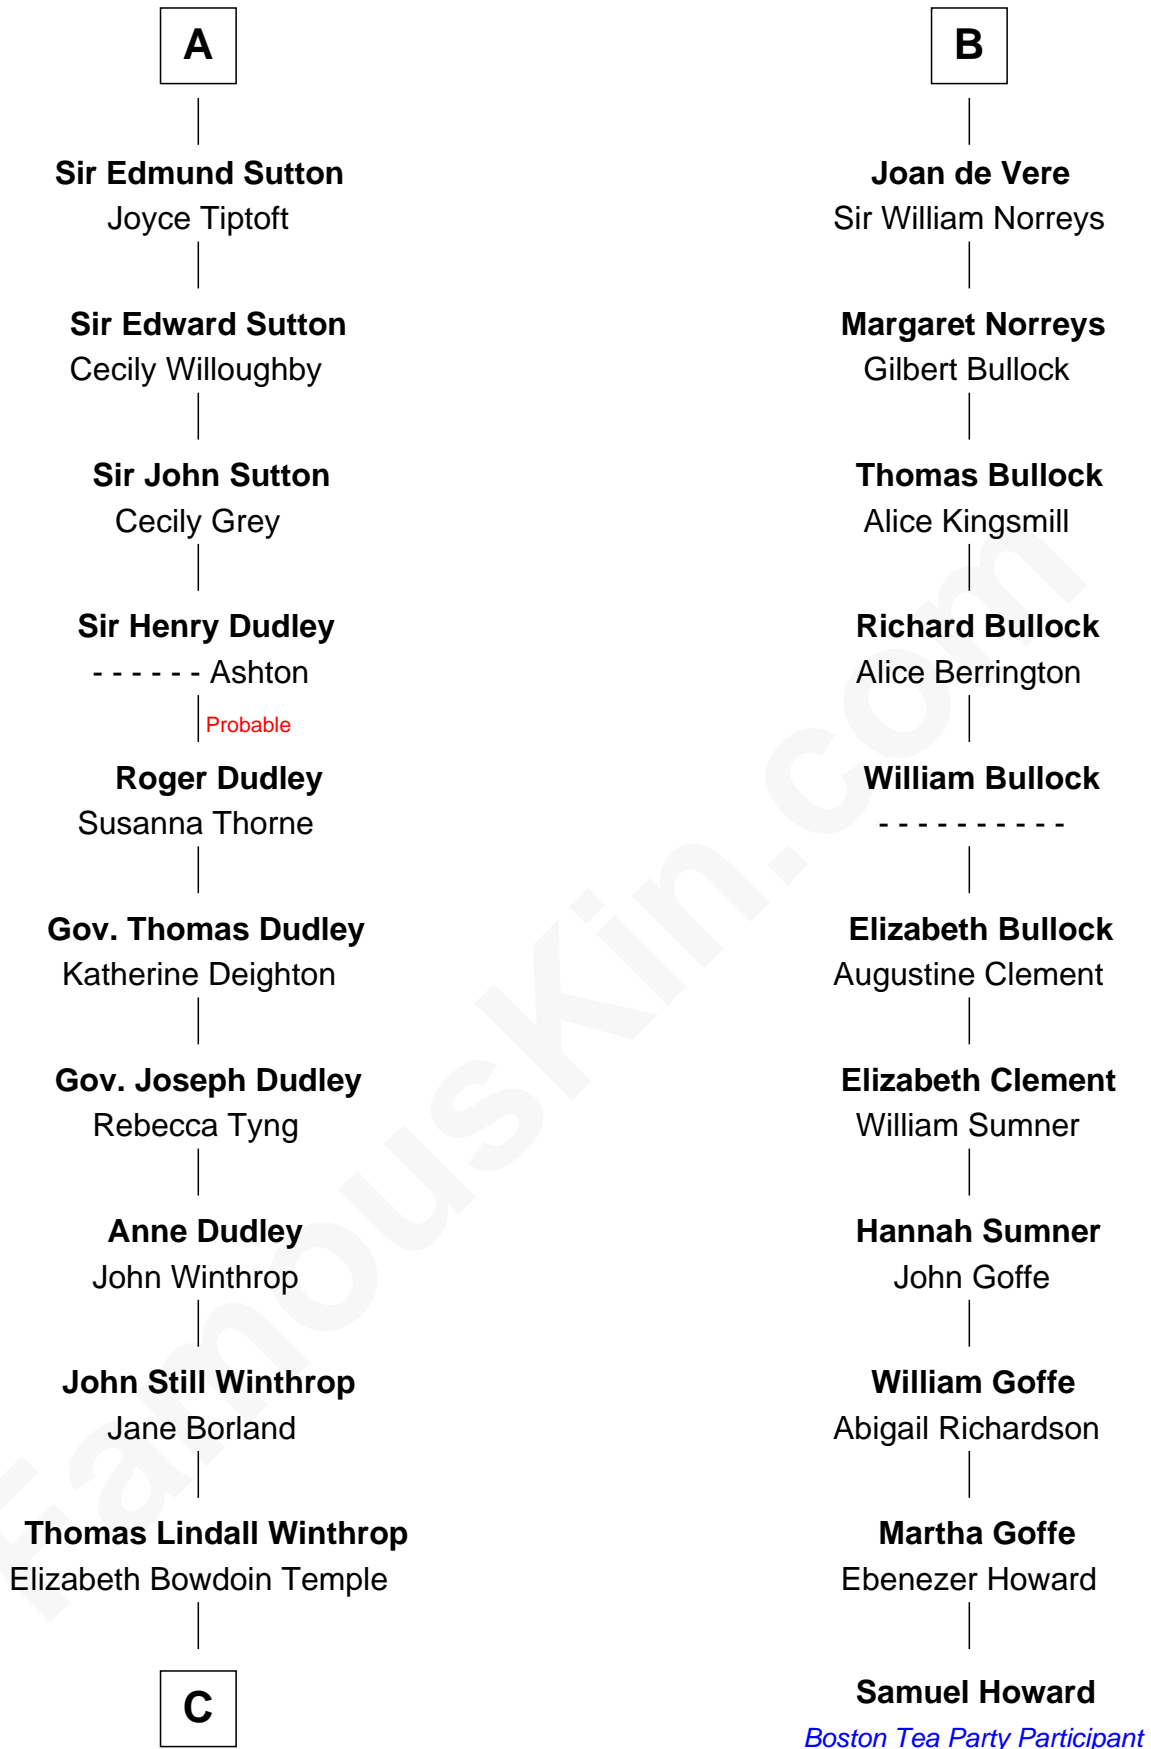

FamousKin.com

Relationship Chart of

John Kerry

68th U.S. Secretary of State

17th cousin 4 times removed of

Samuel Howard

Boston Tea Party Participant

C

Robert Charles Winthrop
Elizabeth Cabot Blanchard

Robert Charles Winthrop
Elizabeth Mason

Margaret Tyndal Winthrop
James Grant Forbes

Rosemary Isabel Forbes
Richard John Kerry

John Kerry
68th U.S. Secretary of State