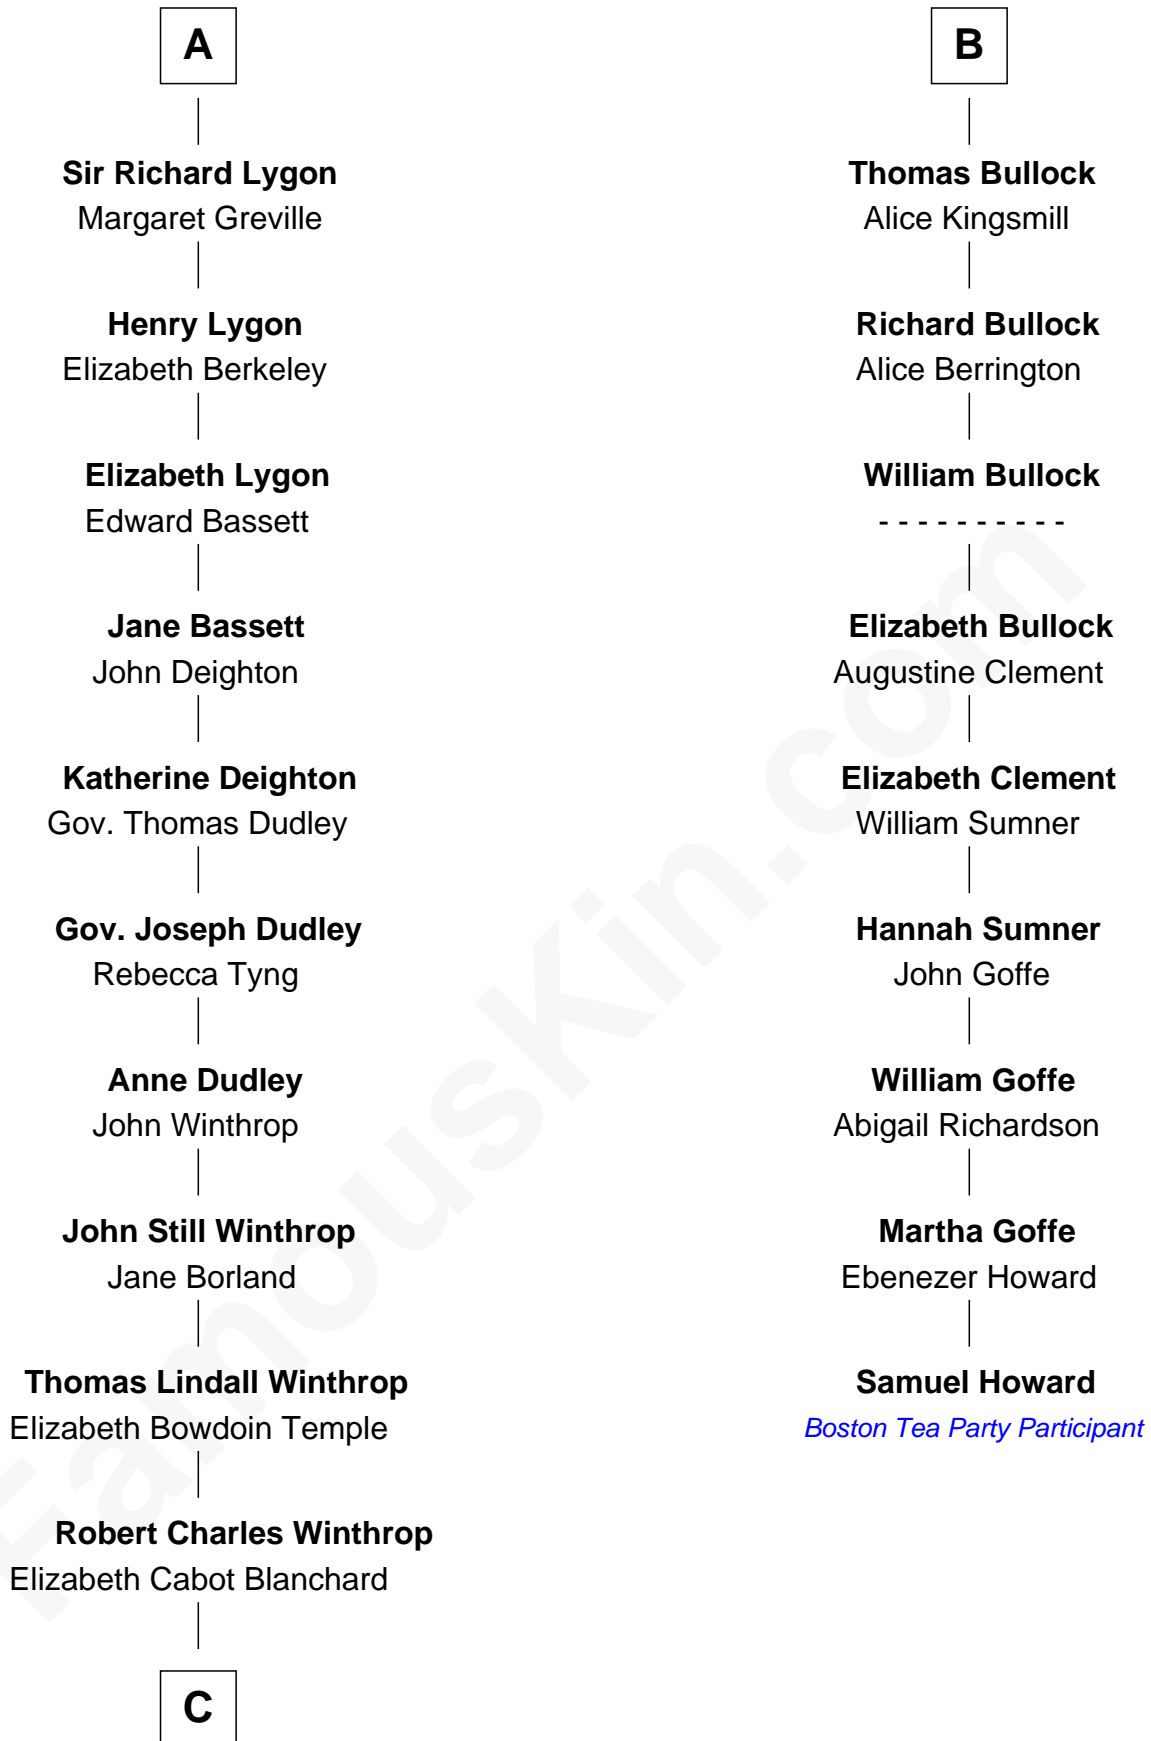

FamousKin.com Relationship Chart of

John Kerry

68th U.S. Secretary of State

15th cousin 5 times removed of

Samuel Howard

Boston Tea Party Participant

Hugh le Despencer

Eleanor de Clare

Sir Edward le Despencer

Anne de Ferrers

Edward Despencer

Elizabeth Burghersh

Margaret Despencer

Robert de Ferrers

Sir Edmund Ferrers

Ellen Roche

Elizabeth Howard

Joan de Vere

Sir William Norreys

Margaret Norreys

Gilbert Bullock

B

C

Robert Charles Winthrop

Elizabeth Mason

Margaret Tyndal Winthrop

James Grant Forbes

Rosemary Isabel Forbes

Richard John Kerry

John Kerry

68th U.S. Secretary of State

FamousKin.com