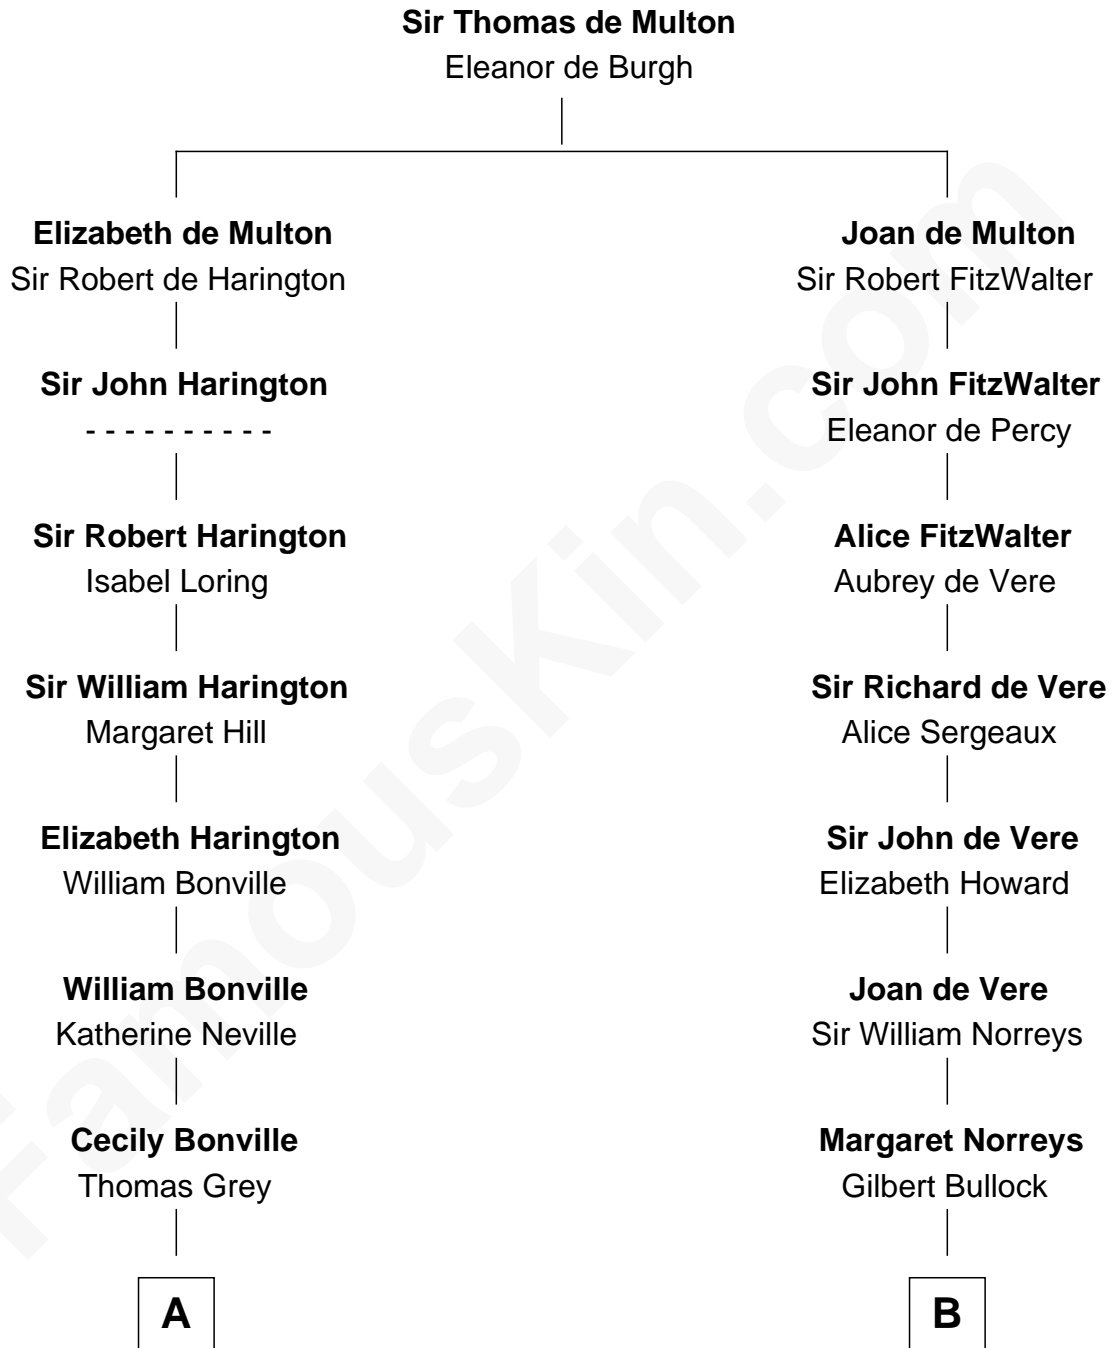

FamousKin.com

Relationship Chart of

John Kerry

68th U.S. Secretary of State

15th cousin 4 times removed of

Samuel Howard

Boston Tea Party Participant

C

—
Margaret Tyndal Winthrop

James Grant Forbes

—
Rosemary Isabel Forbes

Richard John Kerry

—
John Kerry

68th U.S. Secretary of State

FamousKin.com