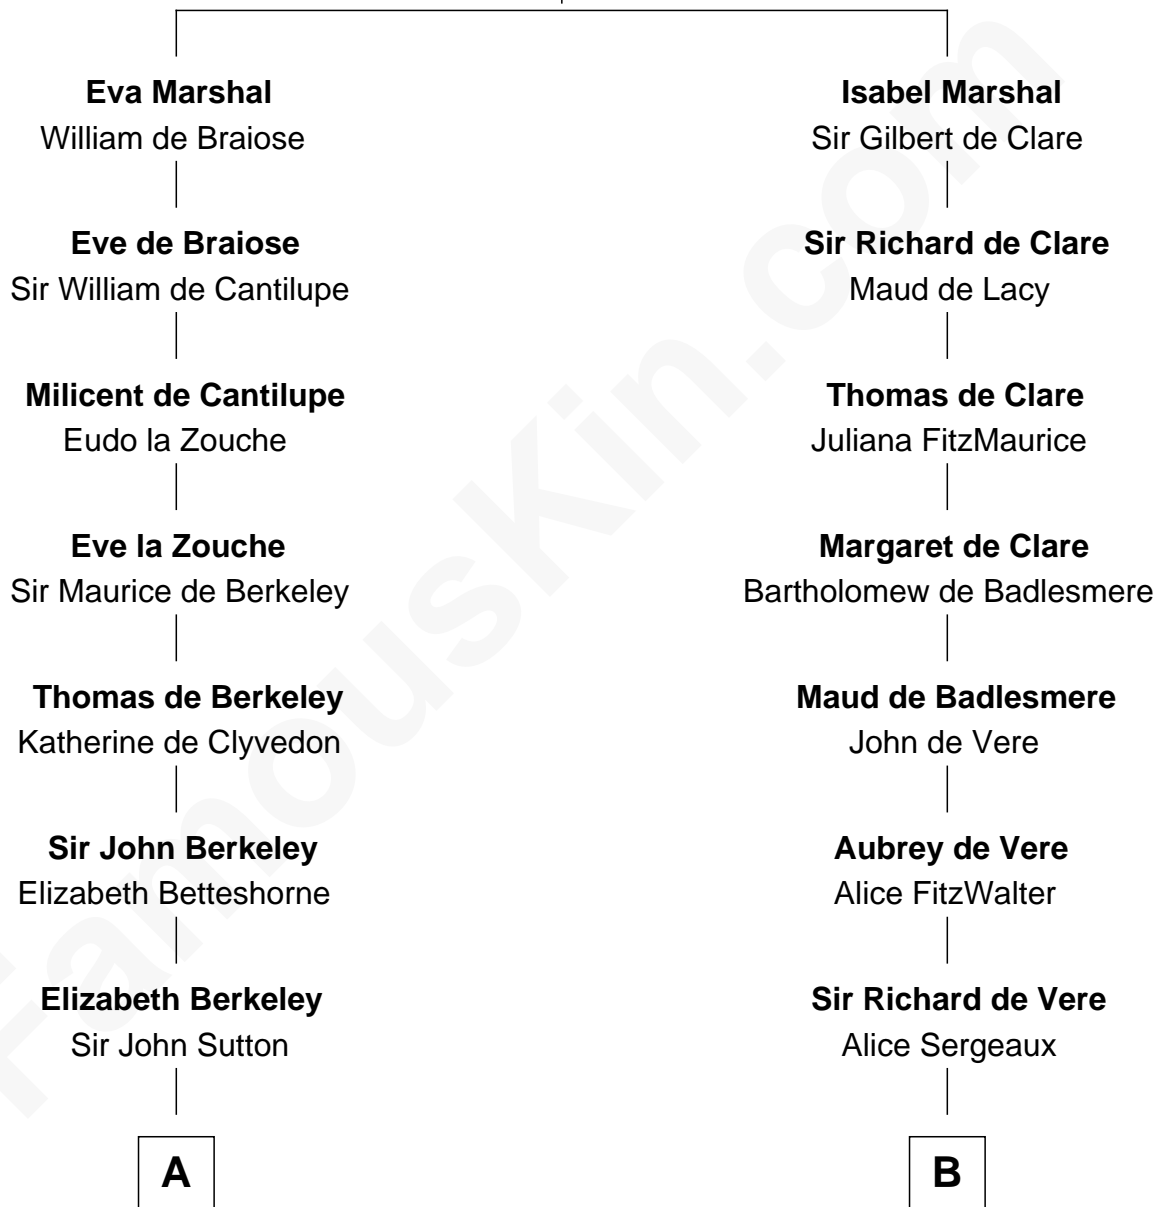

FamousKin.com Relationship Chart of

John Kerry

68th U.S. Secretary of State

18th cousin 3 times removed of

Samuel Howard

Boston Tea Party Participant

Sir William Marshal

Isabel de Clare

C

Robert Charles Winthrop
Elizabeth Cabot Blanchard

Robert Charles Winthrop
Elizabeth Mason

Margaret Tyndal Winthrop
James Grant Forbes

Rosemary Isabel Forbes
Richard John Kerry

John Kerry
68th U.S. Secretary of State

D

Martha Goffe
Ebenezer Howard

Samuel Howard
Boston Tea Party Participant

FamousKin.com