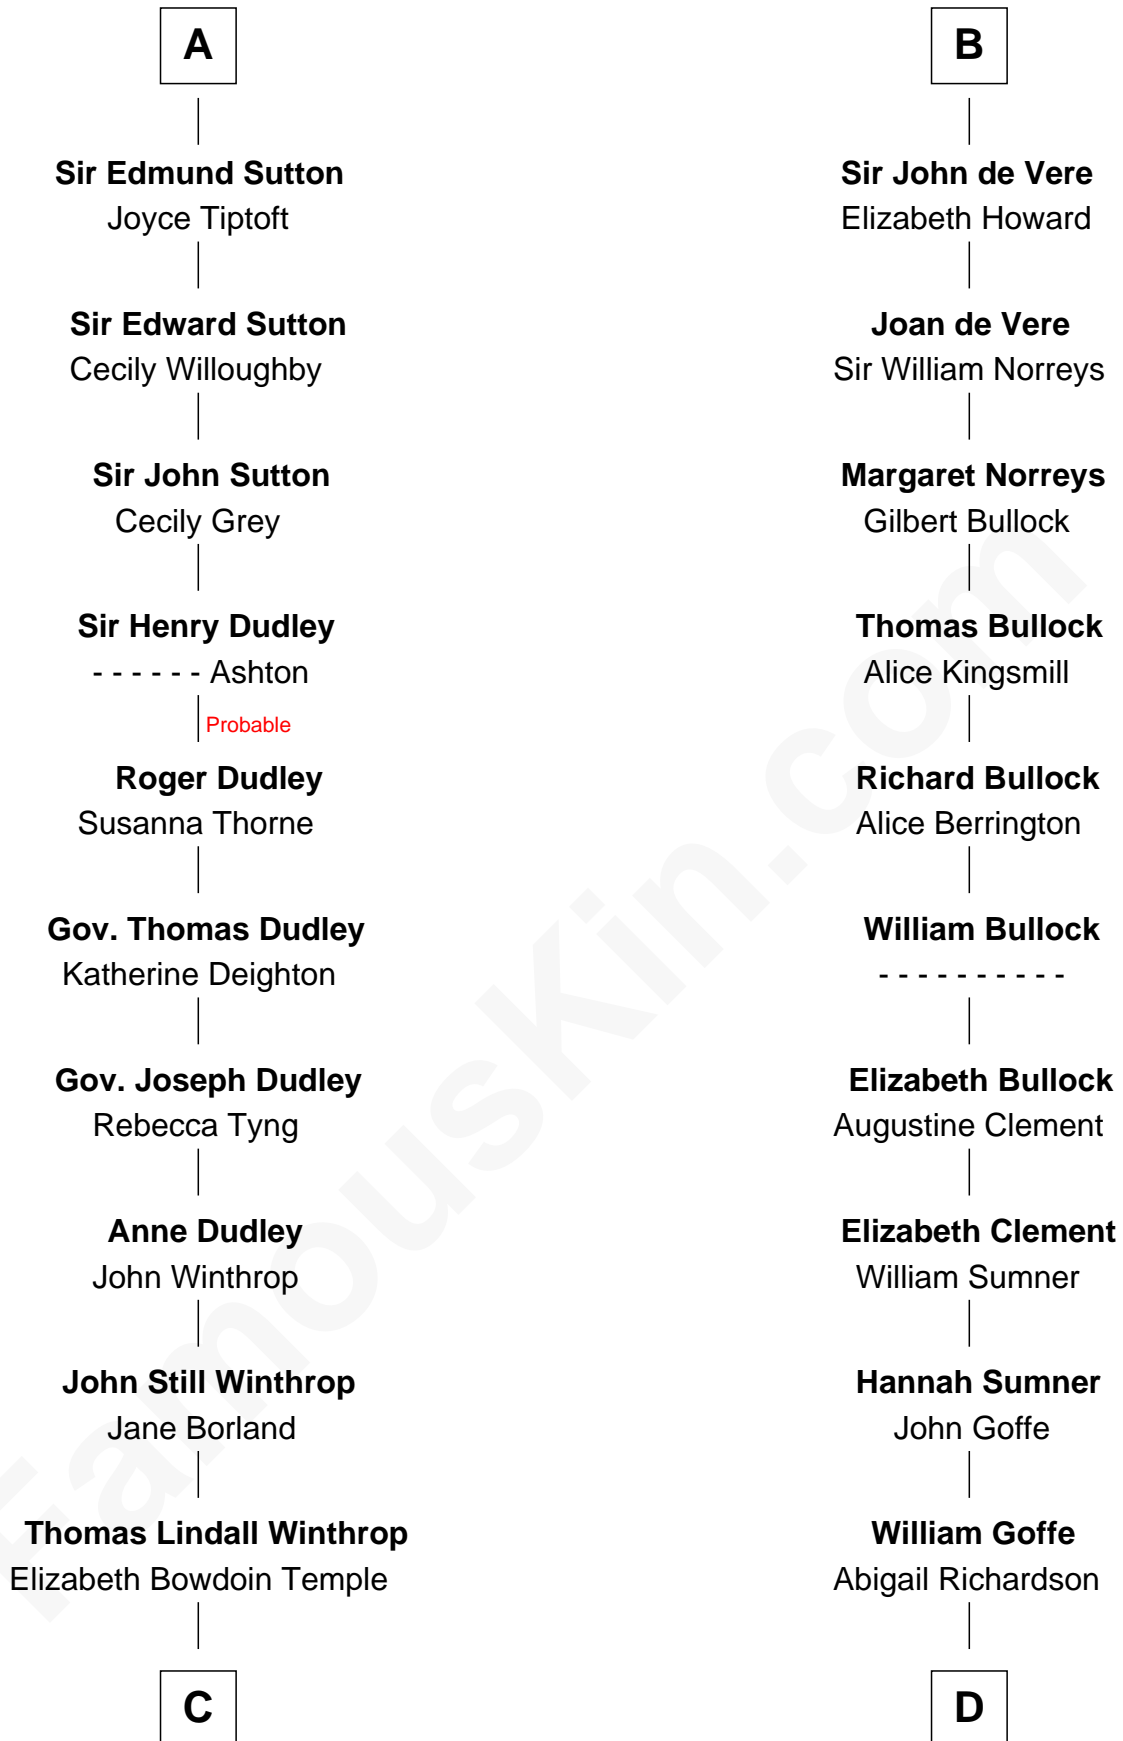

FamousKin.com Relationship Chart of

John Kerry

68th U.S. Secretary of State

18th cousin 3 times removed of

Samuel Howard

Boston Tea Party Participant

Sir William Marshal

Isabel de Clare

C

Robert Charles Winthrop
Elizabeth Cabot Blanchard

Robert Charles Winthrop
Elizabeth Mason

Margaret Tyndal Winthrop
James Grant Forbes

Rosemary Isabel Forbes
Richard John Kerry

John Kerry
68th U.S. Secretary of State

D

Martha Goffe
Ebenezer Howard

Samuel Howard
Boston Tea Party Participant

FamousKin.com