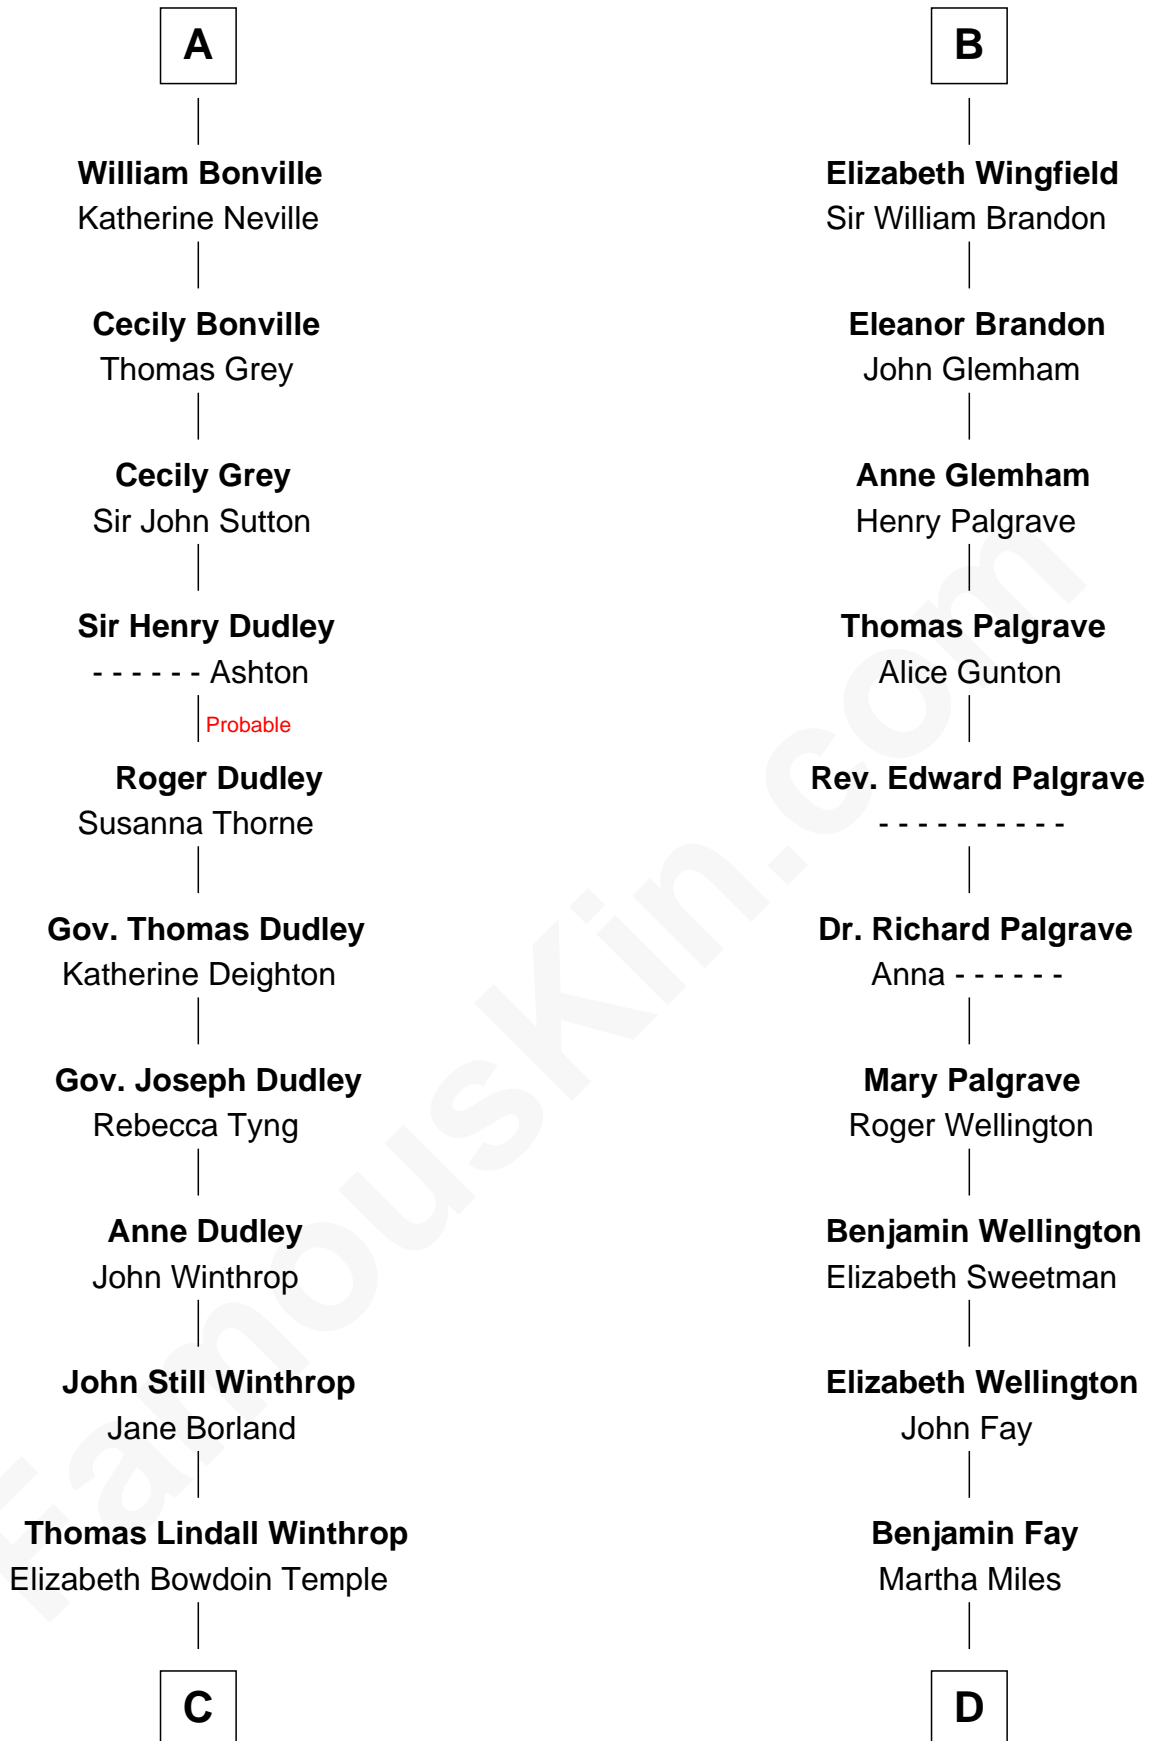

FamousKin.com Relationship Chart of

John Kerry

68th U.S. Secretary of State

18th cousin 3 times removed of

Eli Whitney

Inventor of the Cotton Gin

Sir Humphrey de Bohun

Maud of Eu

FamousKin.com