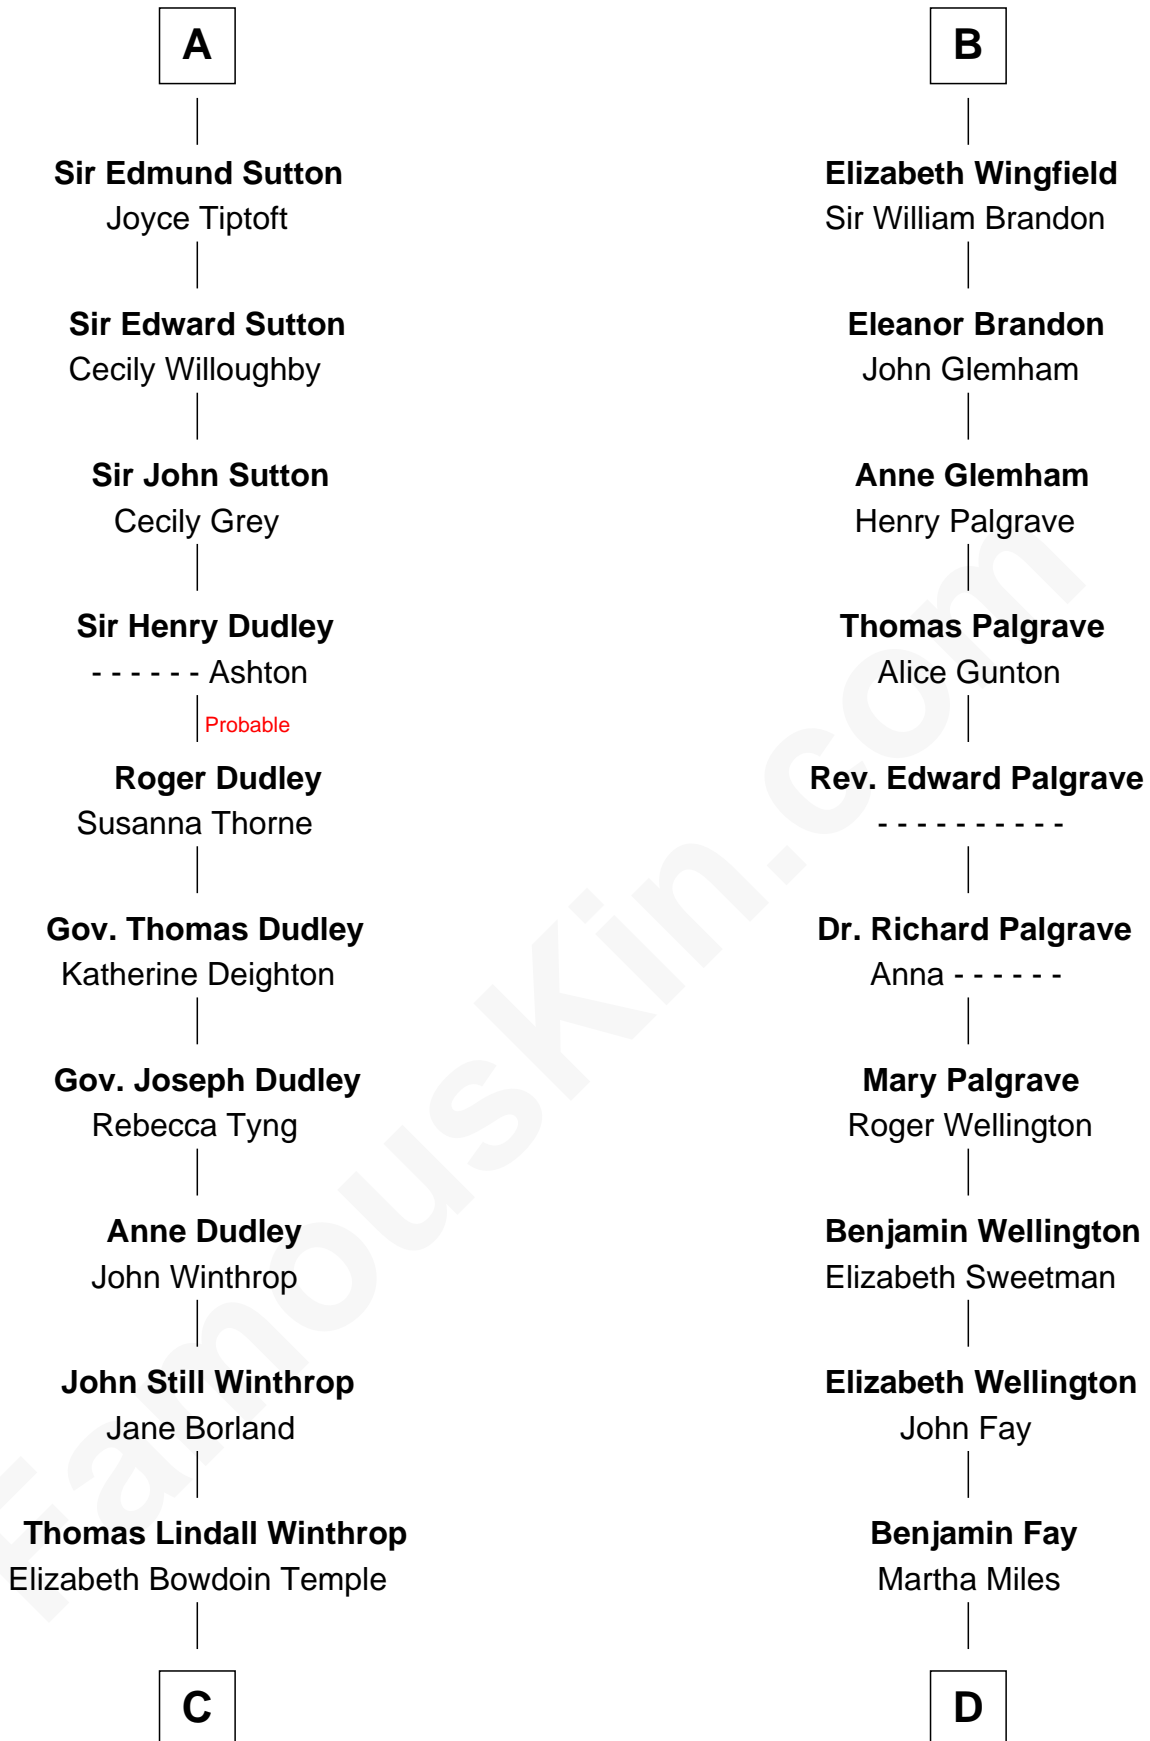

FamousKin.com Relationship Chart of

John Kerry

68th U.S. Secretary of State

18th cousin 3 times removed of

Eli Whitney

Inventor of the Cotton Gin

John, King of England

FamousKin.com