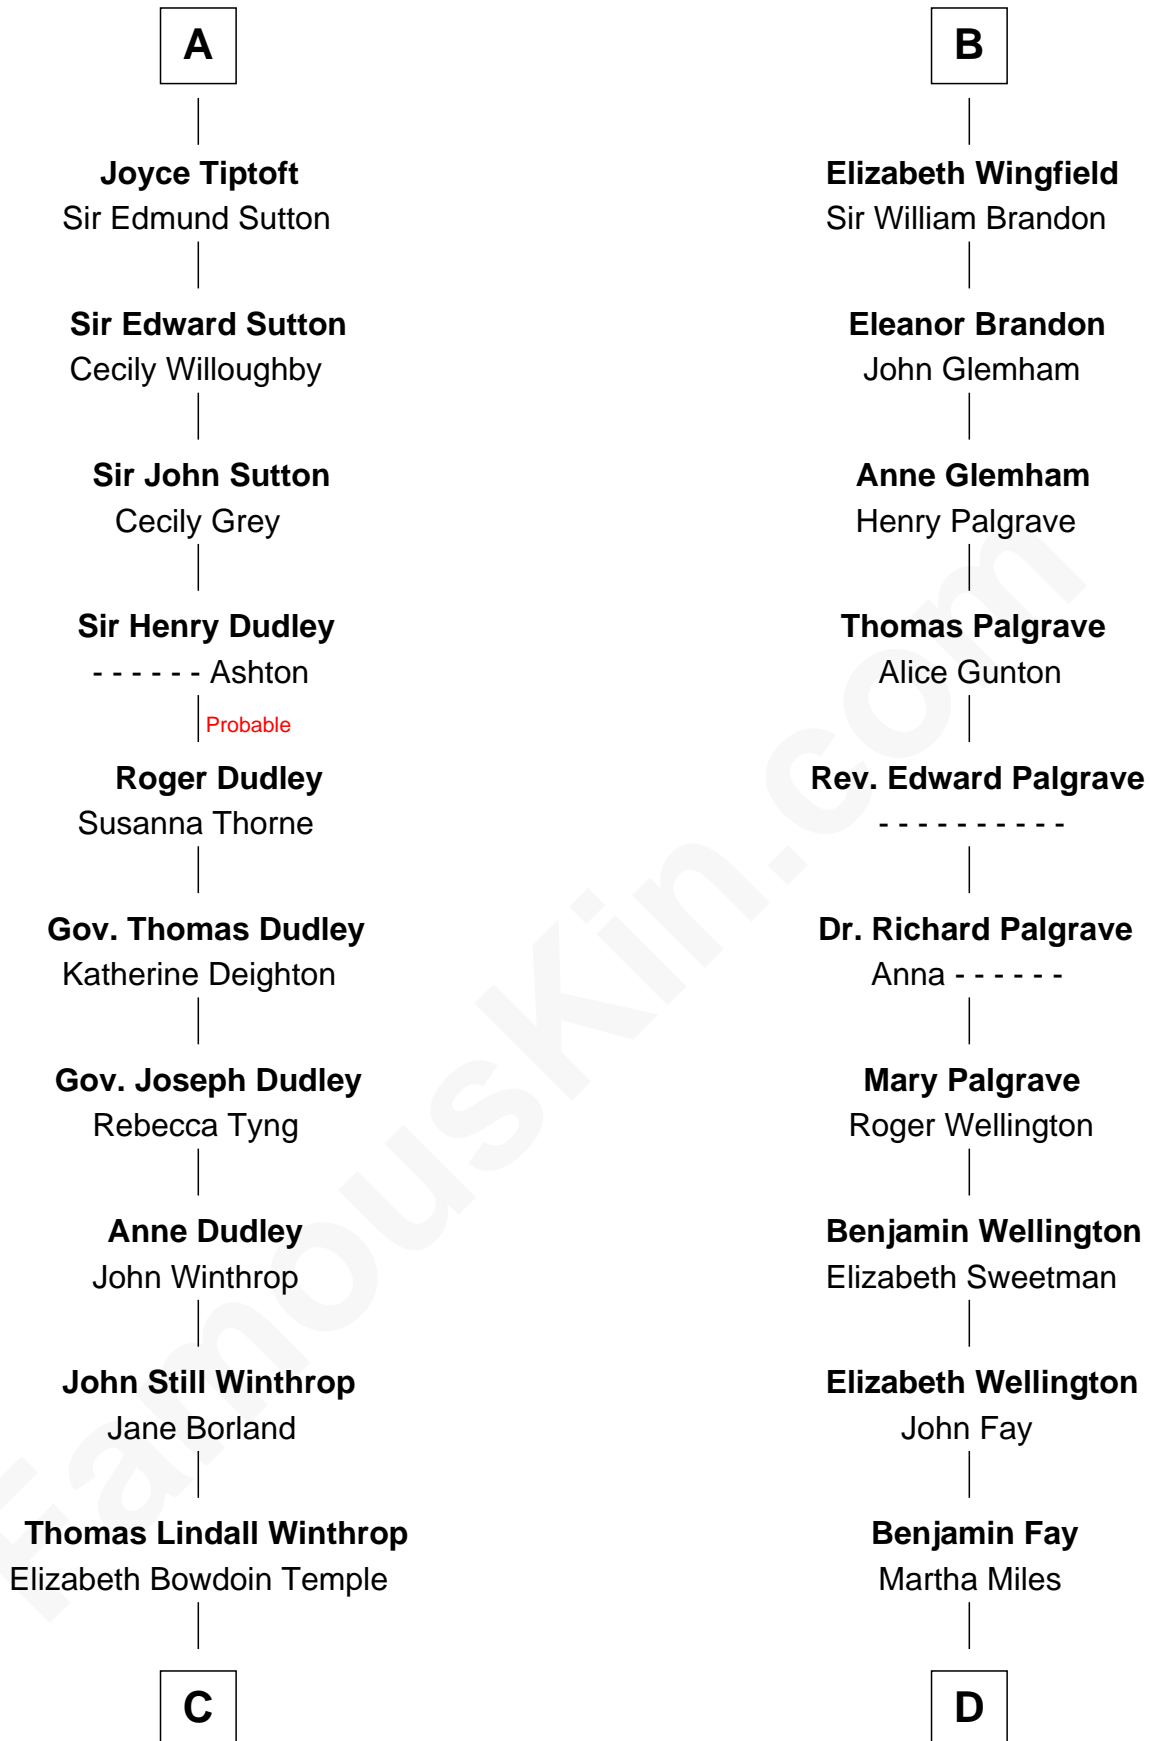

FamousKin.com Relationship Chart of

John Kerry

68th U.S. Secretary of State

18th cousin 3 times removed of

Eli Whitney

Inventor of the Cotton Gin

Isabelle of Angoulême

John, King of England

Henry III, King of England

Eleanor of Provence

Edward I, King of England

Margaret of France

Edmund of Woodstock

Margaret Wake

Joan Plantagenet

Thomas Holand

Eleanor of Provence

Edmund Plantagenet

Blanche of Artois

Henry Plantagenet

Maud de Chaworth

Eleanor Plantagenet

Richard Fitzalan

Sir Richard Fitzalan

Elizabeth de Bohun

Elizabeth Fitzalan

Sir Robert Goushill

Elizabeth Goushill

Sir Robert Wingfield

B

FamousKin.com