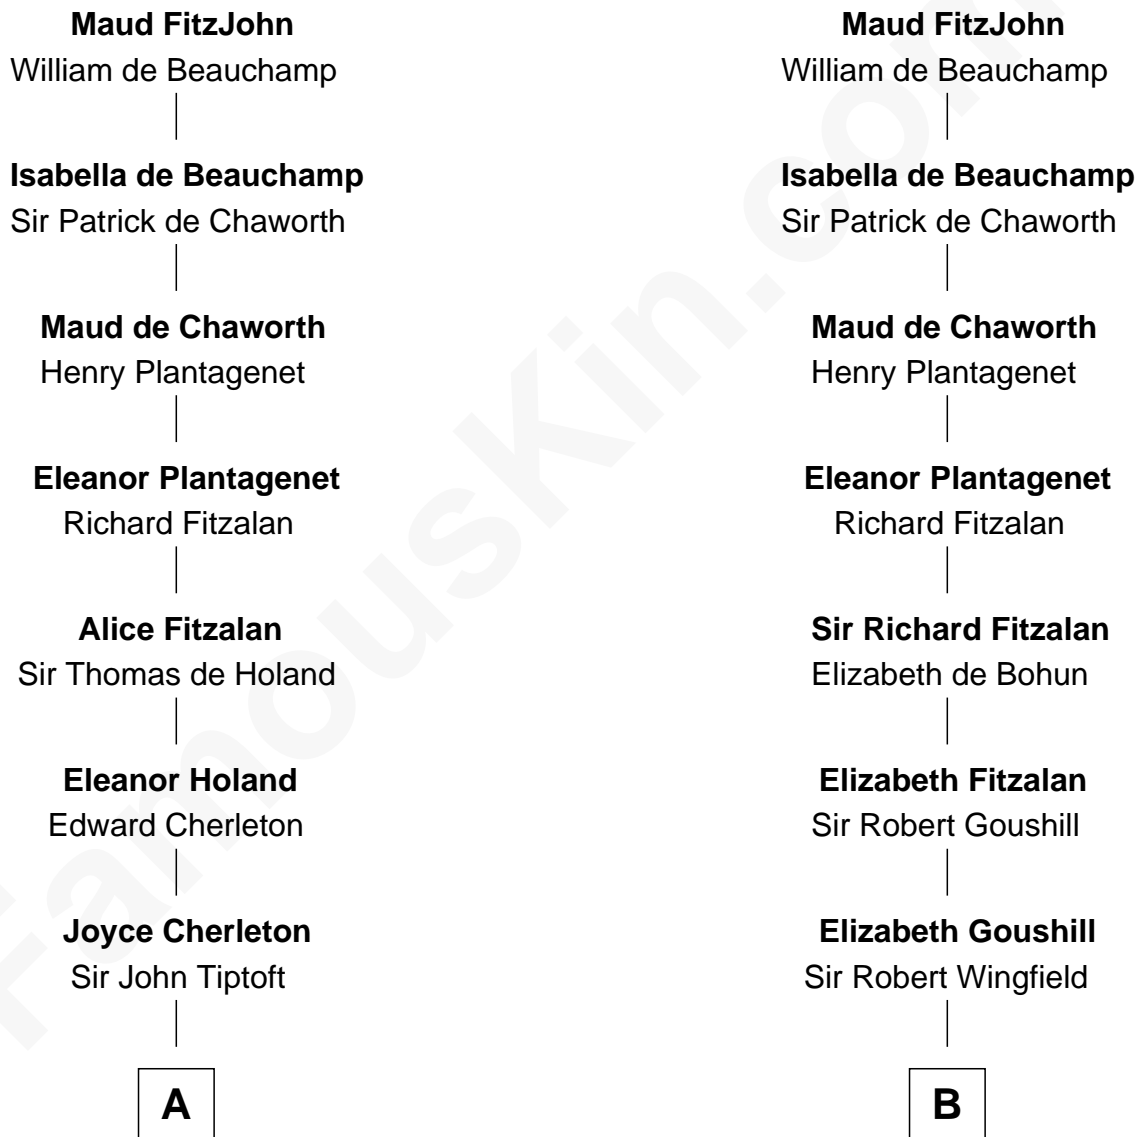

FamousKin.com Relationship Chart of

John Kerry

68th U.S. Secretary of State

18th cousin 3 times removed of

Eli Whitney

Inventor of the Cotton Gin

Sir John FitzGeoffrey

Isabel le Bigod

FamousKin.com