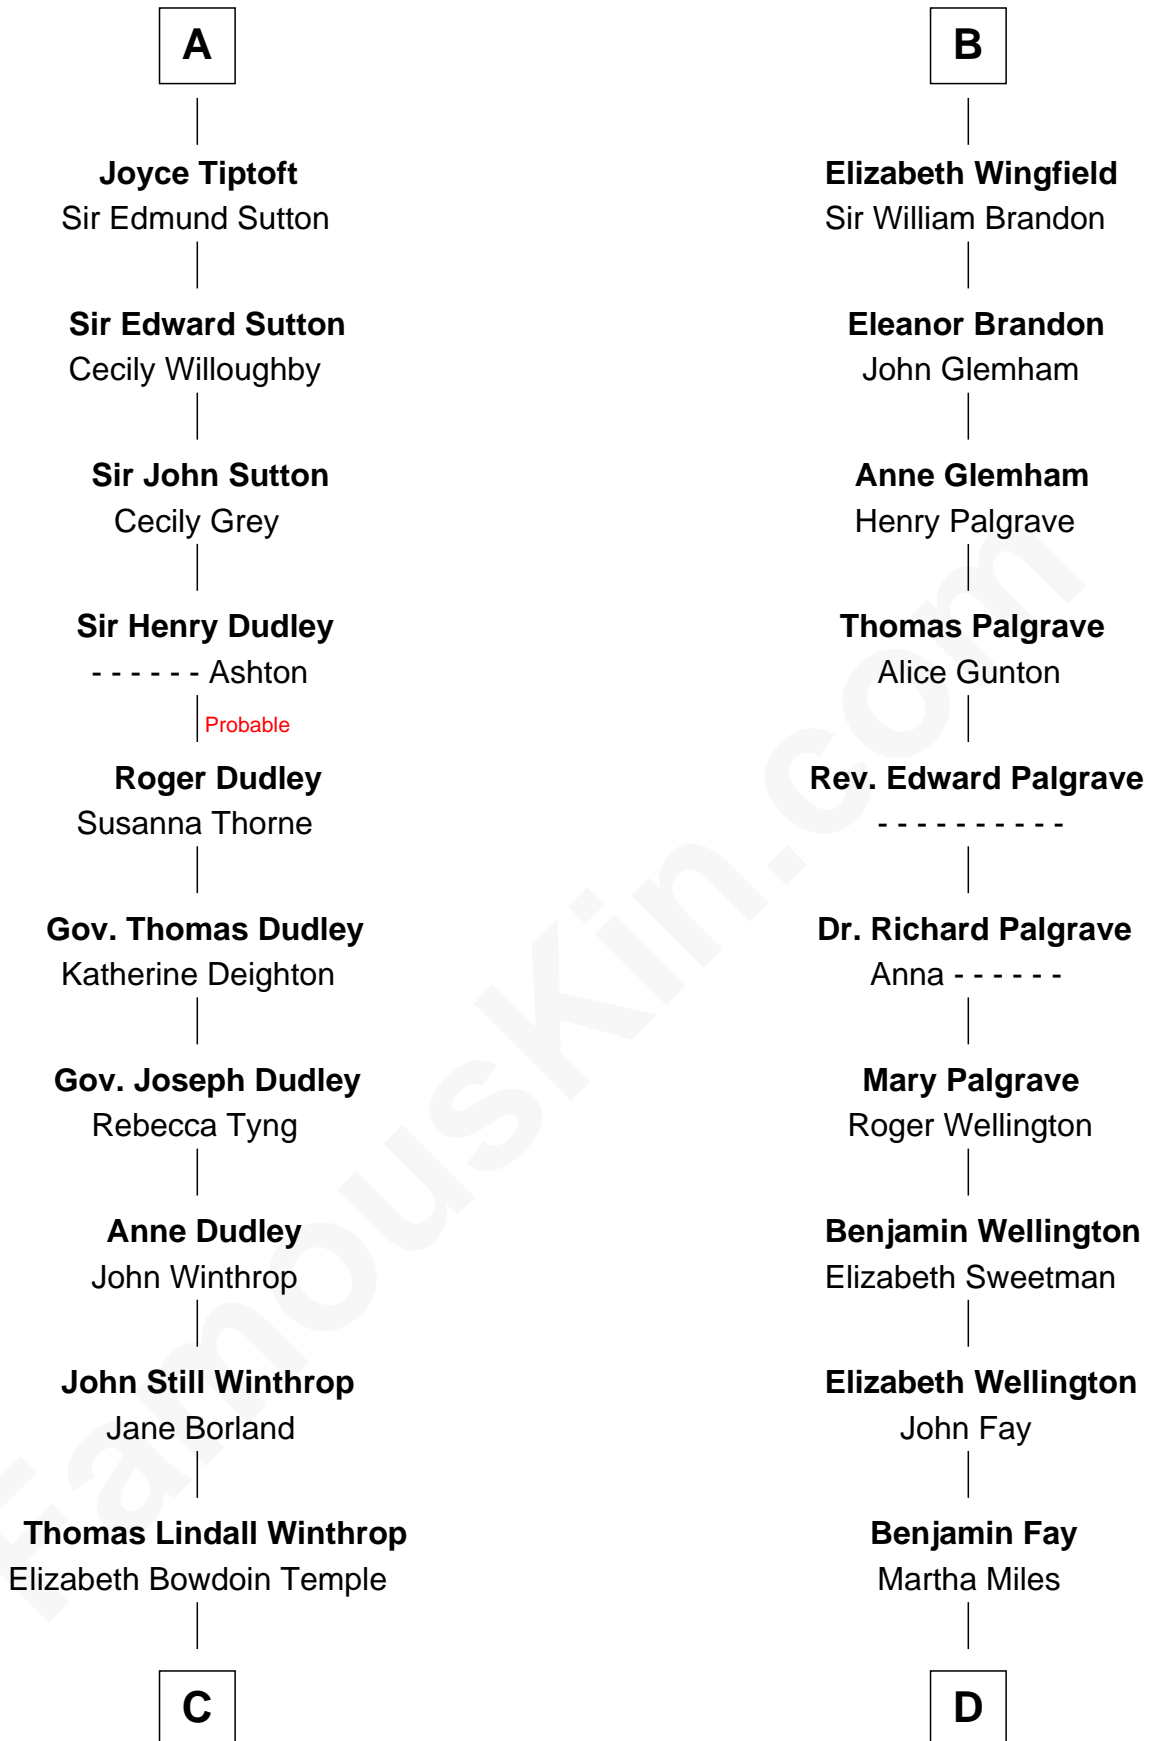

FamousKin.com Relationship Chart of

John Kerry

68th U.S. Secretary of State

18th cousin 3 times removed of

Eli Whitney

Inventor of the Cotton Gin

Sir John FitzGeoffrey

Isabel le Bigod

FamousKin.com