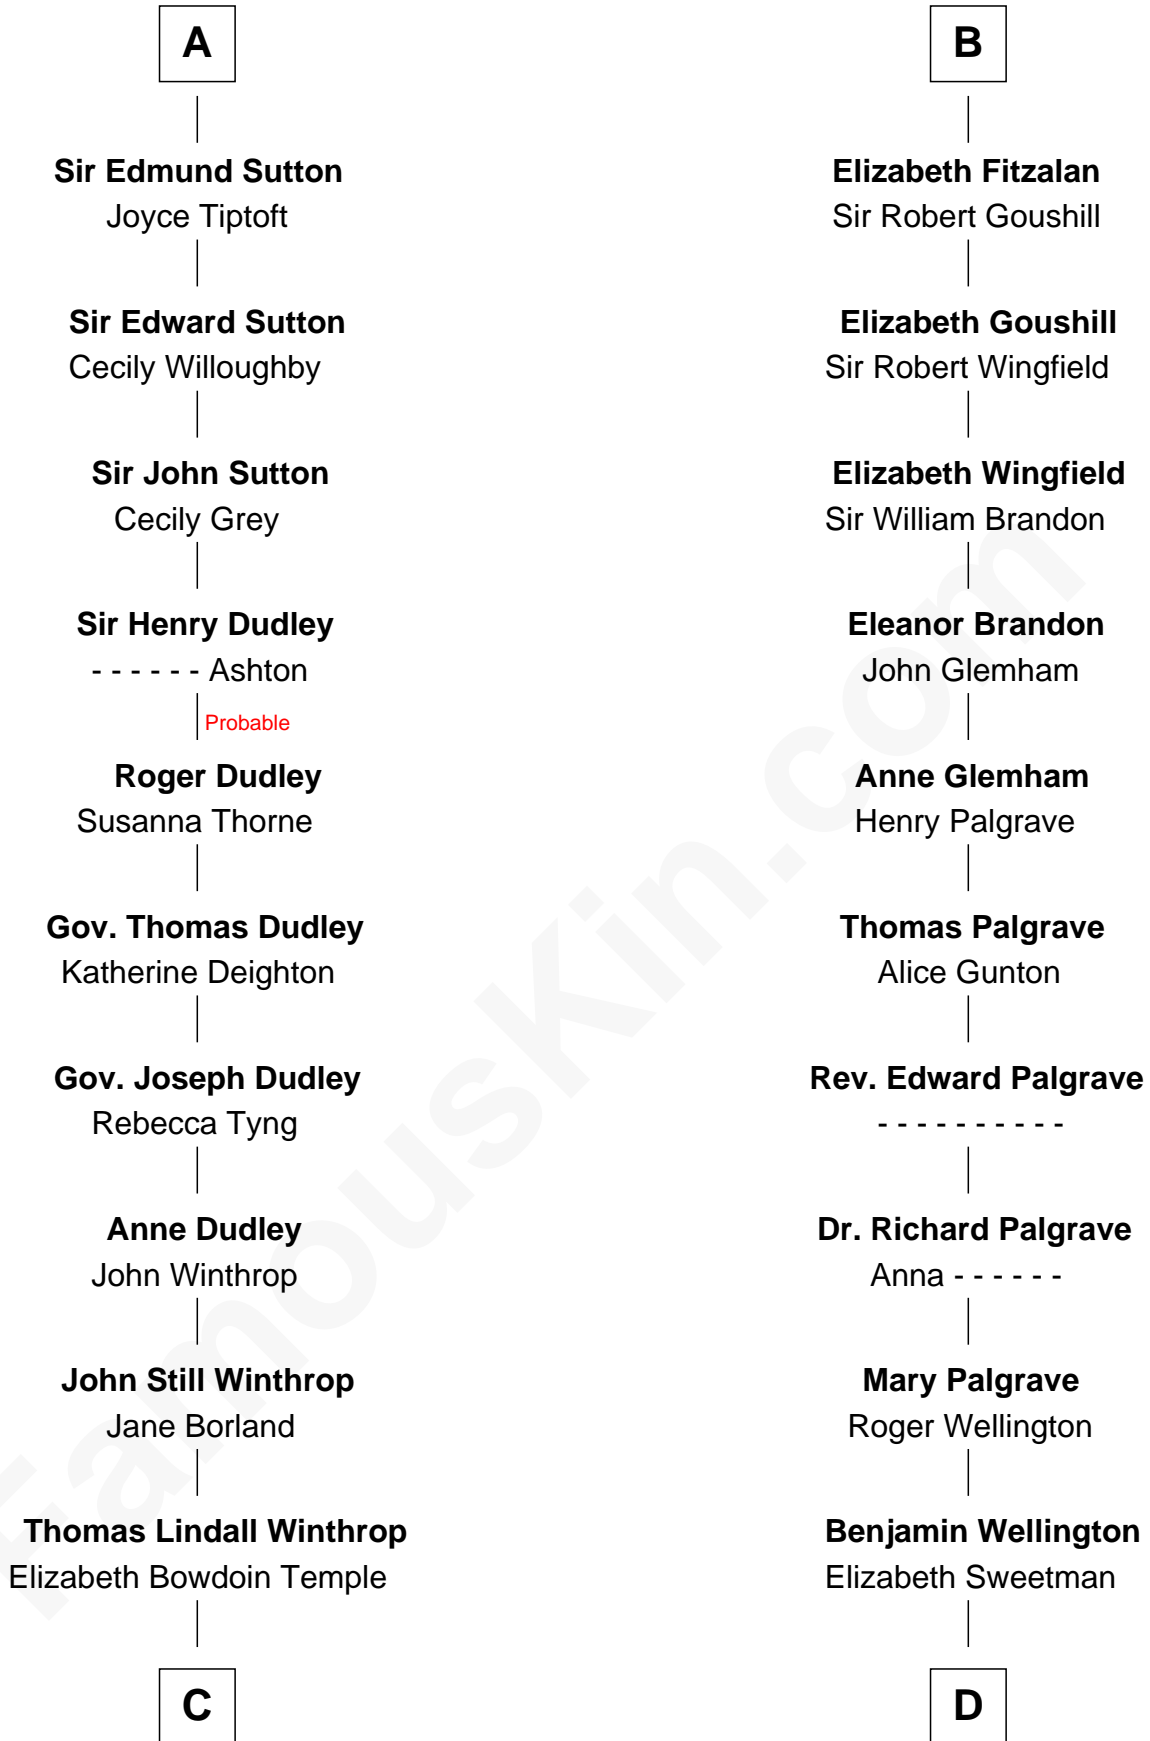

FamousKin.com Relationship Chart of

John Kerry

68th U.S. Secretary of State

20th cousin 1 time removed of

Eli Whitney

Inventor of the Cotton Gin

Hugh de Kevelioc
Bertrade de Montfort

Agnes of Chester
Sir William de Ferrers

Sir William de Ferrers
Margaret de Quincy

Joan de Ferrers
Sir Thomas de Berkeley

Sir Maurice de Berkeley
Eve la Zouche

Thomas de Berkeley
Katherine de Clyvedon

Sir John Berkeley
Elizabeth Betteshorne

Elizabeth Berkeley
Sir John Sutton

A

Hawise of Chester
Sir Robert II de Quincy

Margaret de Quincy
John de Lacy

Maud de Lacy
Sir Richard de Clare

Thomas de Clare
Juliana FitzMaurice

Margaret de Clare
Bartholomew de Badlesmere

Elizabeth de Badlesmere
Sir William de Bohun

Elizabeth de Bohun
Sir Richard Fitzalan

B

C

Robert Charles Winthrop
Elizabeth Cabot Blanchard

Robert Charles Winthrop
Elizabeth Mason

Margaret Tyndal Winthrop
James Grant Forbes

Rosemary Isabel Forbes
Richard John Kerry