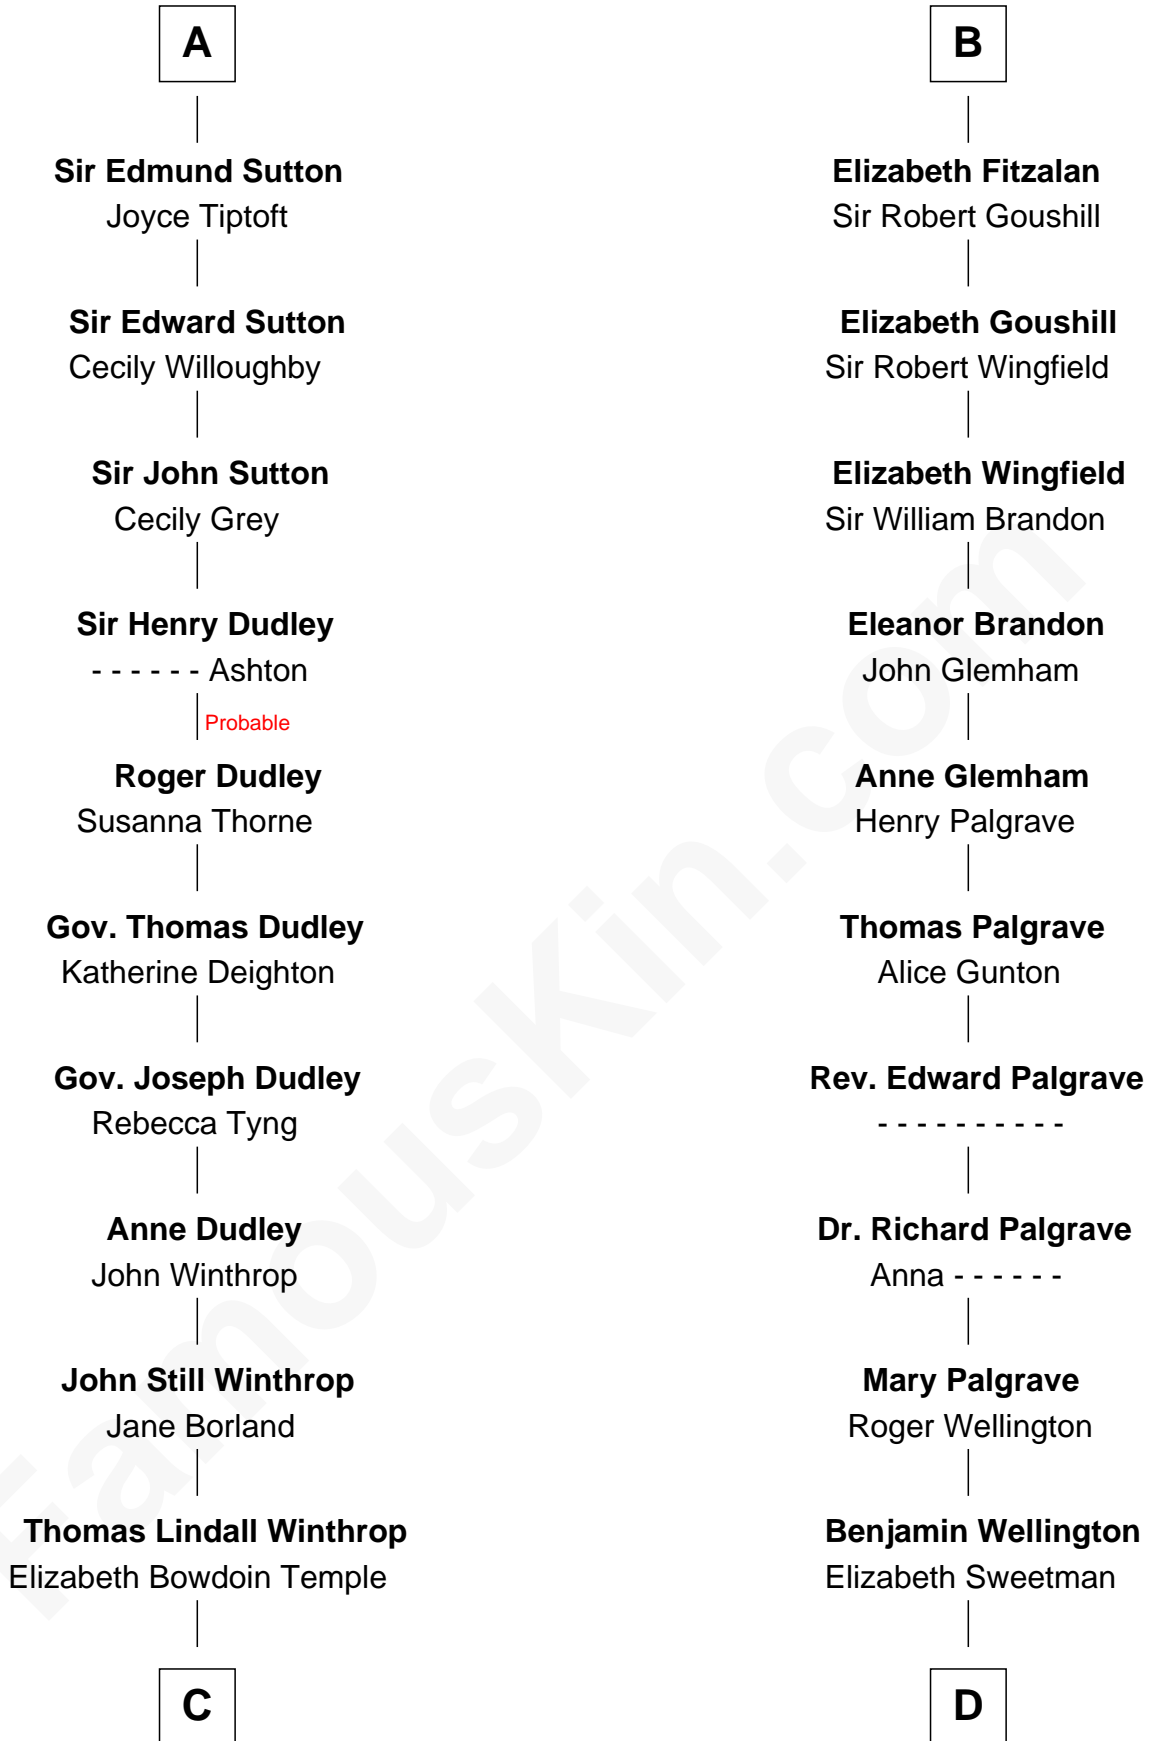

# FamousKin.com Relationship Chart of

**John Kerry**

*68th U.S. Secretary of State*

20th cousin 1 time removed of

**Eli Whitney**

*Inventor of the Cotton Gin*

**Saher de Quincy**  
Margaret de Beaumont

**C**

**Robert Charles Winthrop**  
Elizabeth Cabot Blanchard

**Robert Charles Winthrop**  
Elizabeth Mason

**Margaret Tyndal Winthrop**  
James Grant Forbes

**Rosemary Isabel Forbes**  
Richard John Kerry

**John Kerry**  
*68th U.S. Secretary of State*

**D**

**Elizabeth Wellington**  
John Fay

**Benjamin Fay**  
Martha Miles

**Elizabeth Fay**  
Eli Whitney

**Eli Whitney**  
*Inventor of the Cotton Gin*

FamousKin.com