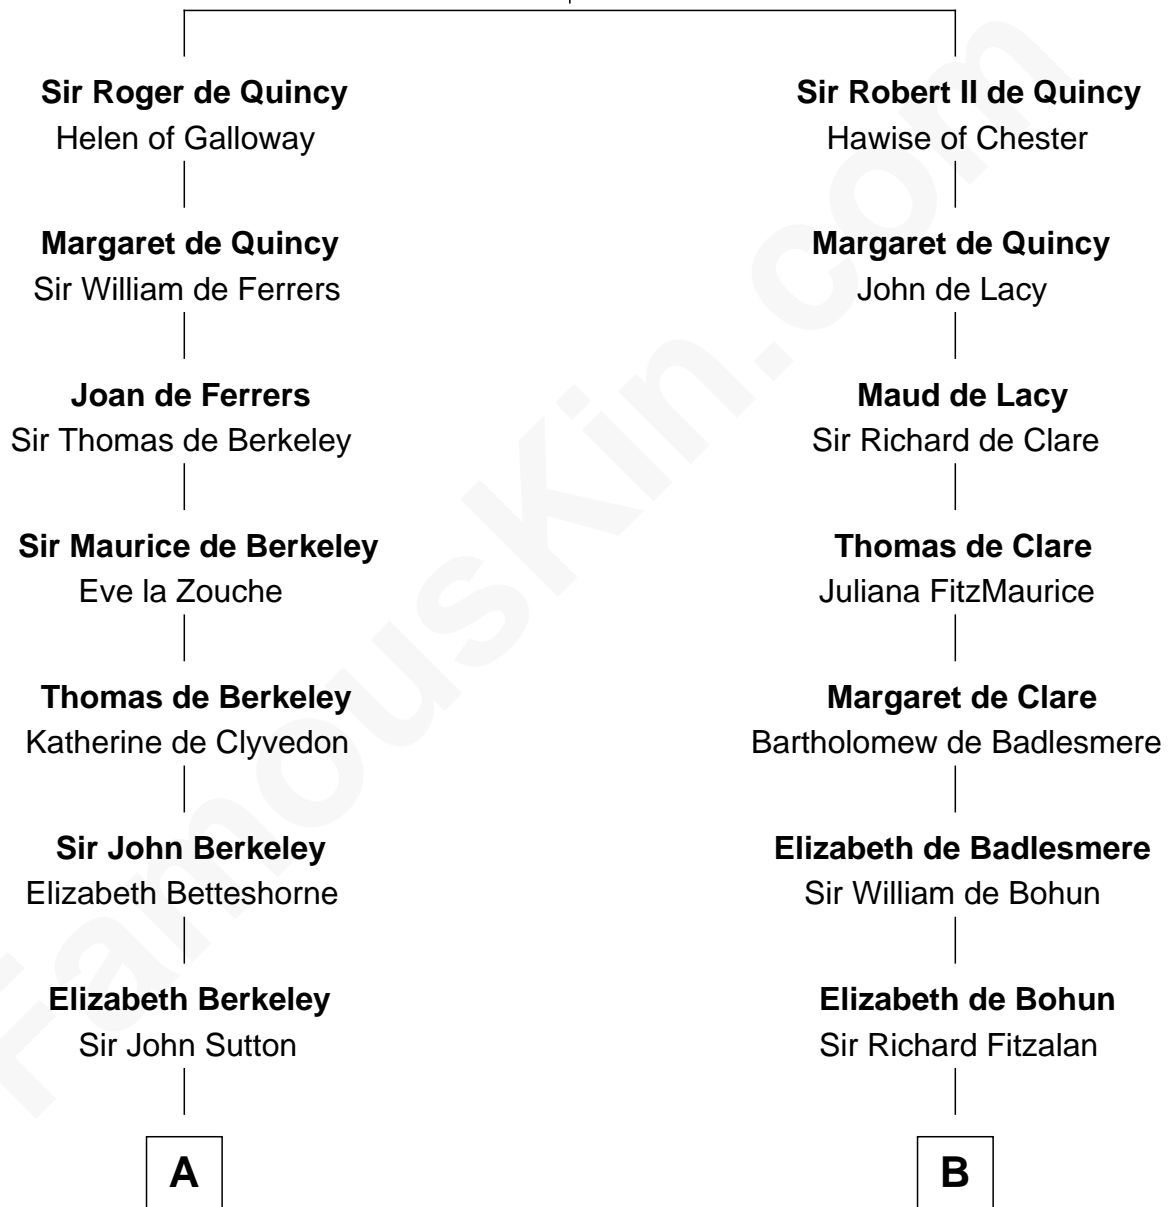

# FamousKin.com Relationship Chart of

**John Kerry**

*68th U.S. Secretary of State*

20th cousin 1 time removed of

**Eli Whitney**

*Inventor of the Cotton Gin*

**Saher de Quincy**  
Margaret de Beaumont

**C**

**Robert Charles Winthrop**  
Elizabeth Cabot Blanchard

**Robert Charles Winthrop**  
Elizabeth Mason

**Margaret Tyndal Winthrop**  
James Grant Forbes

**Rosemary Isabel Forbes**  
Richard John Kerry

**John Kerry**  
*68th U.S. Secretary of State*

**D**

**Elizabeth Wellington**  
John Fay

**Benjamin Fay**  
Martha Miles

**Elizabeth Fay**  
Eli Whitney

**Eli Whitney**  
*Inventor of the Cotton Gin*

FamousKin.com