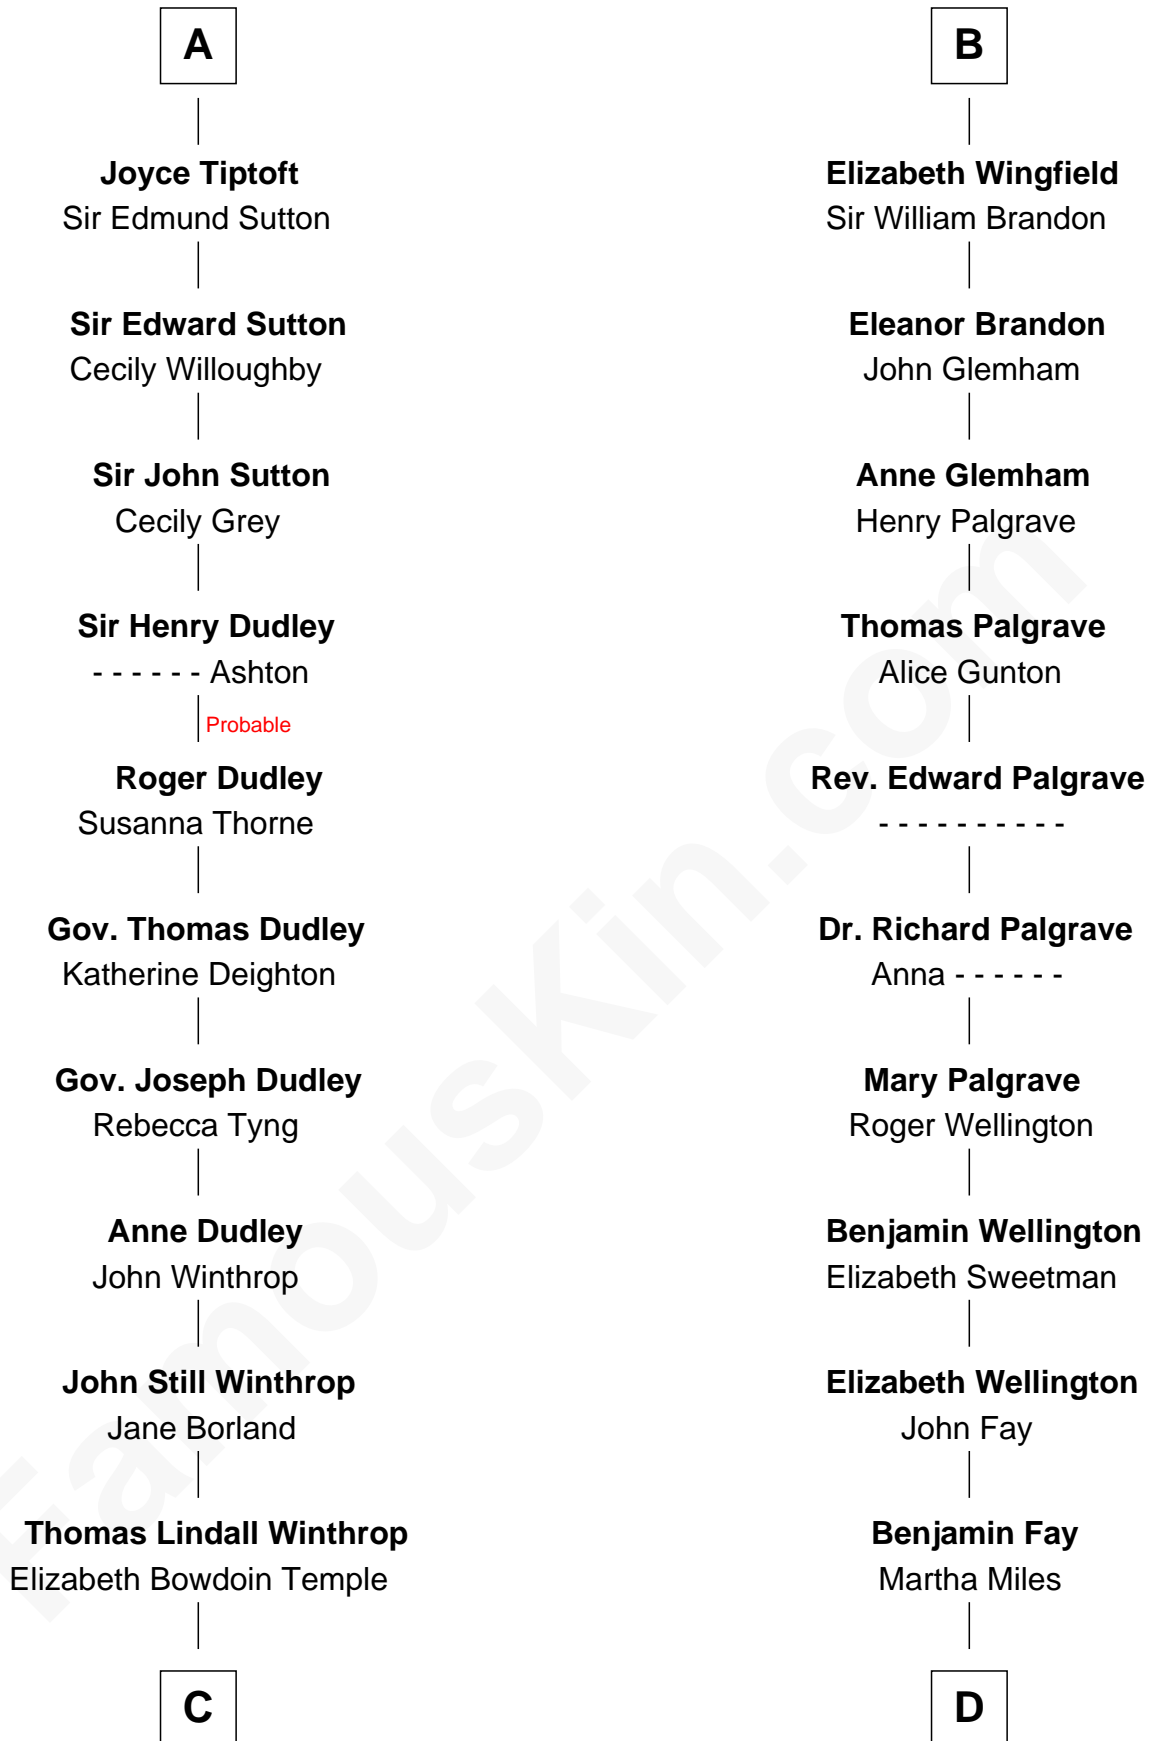

FamousKin.com Relationship Chart of

John Kerry

68th U.S. Secretary of State

18th cousin 3 times removed of

Eli Whitney

Inventor of the Cotton Gin

Henry II, Duke of Brabant
Marie of Hohenstaufen

Matilda of Brabant
Robert I, Count of Artois

Blanche of Artois
Edmund Plantagenet

Henry Plantagenet
Maud de Chaworth

Eleanor Plantagenet
Richard Fitzalan

Alice Fitzalan
Sir Thomas de Holand

Eleanor Holand
Edward Cherleton

Joyce Cherleton
Sir John Tiptoft

A

Matilda of Brabant
Robert I, Count of Artois

Blanche of Artois
Edmund Plantagenet

Henry Plantagenet
Maud de Chaworth

Eleanor Plantagenet
Richard Fitzalan

Sir Richard Fitzalan
Elizabeth de Bohun

Elizabeth Fitzalan
Sir Robert Goushill

Elizabeth Goushill
Sir Robert Wingfield

B

FamousKin.com