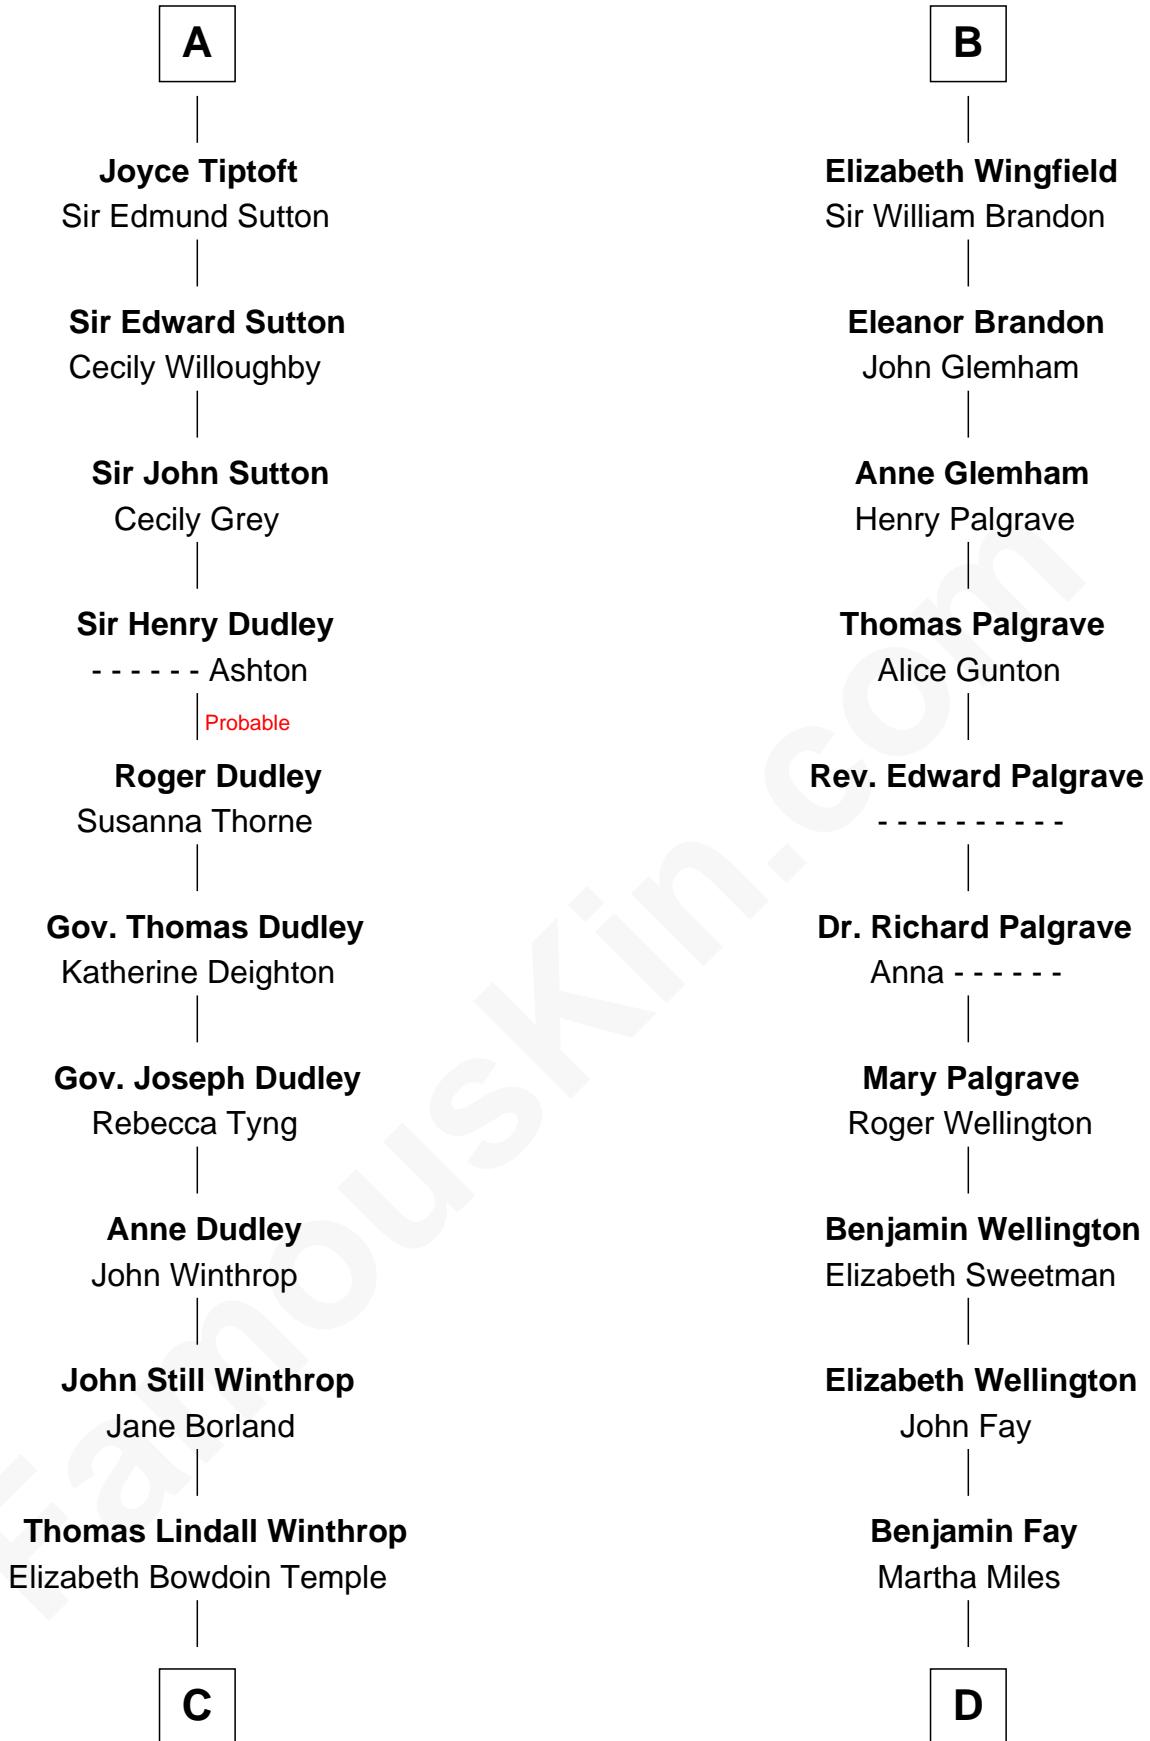

FamousKin.com Relationship Chart of

John Kerry

68th U.S. Secretary of State

18th cousin 3 times removed of

Eli Whitney

Inventor of the Cotton Gin

Louis VIII, King of France

Blanche of Castile

Matilda of Brabant

Blanche of Artois

Edmund Plantagenet

Henry Plantagenet

Maud de Chaworth

Eleanor Plantagenet

Richard Fitzalan

Sir Richard Fitzalan

Elizabeth de Bohun

Elizabeth Fitzalan

Sir Robert Goushill

Elizabeth Goushill

Sir Robert Wingfield

B

FamousKin.com