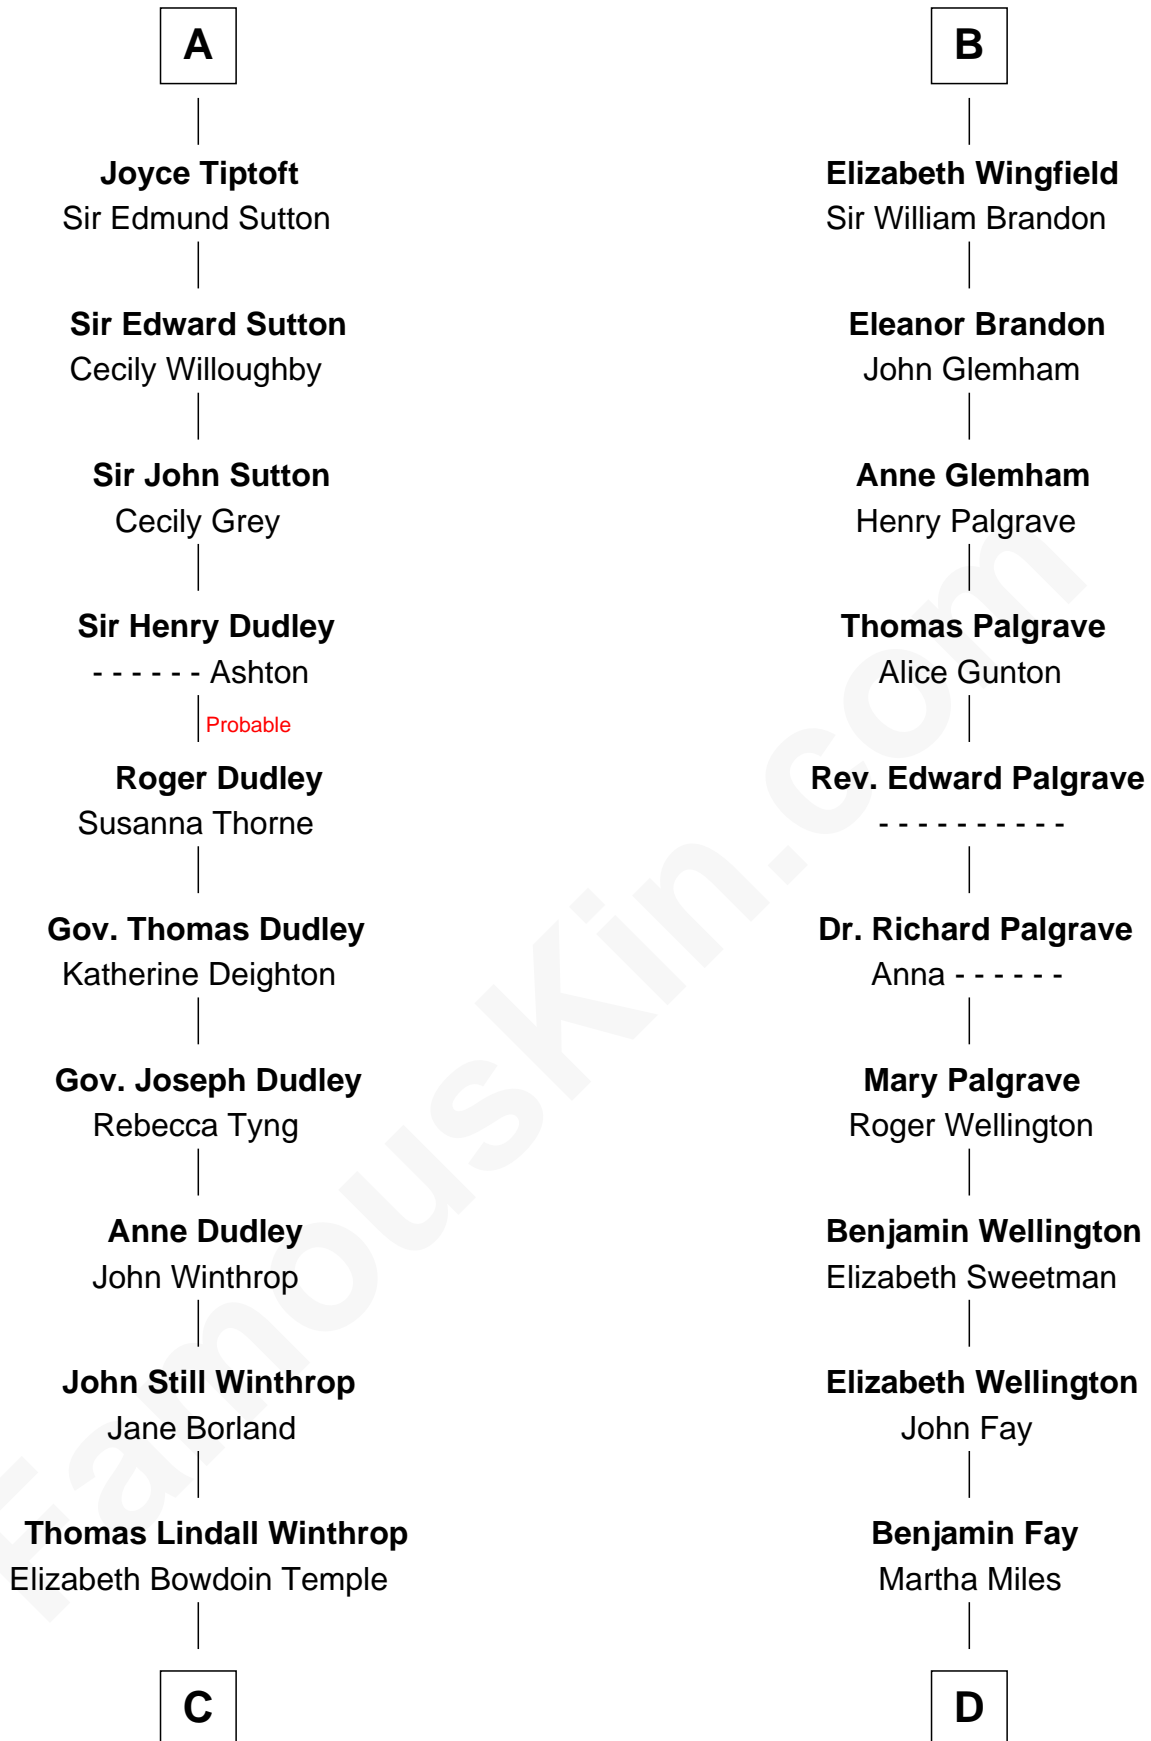

# FamousKin.com Relationship Chart of

**John Kerry**

*68th U.S. Secretary of State*

18th cousin 3 times removed of

**Eli Whitney**

*Inventor of the Cotton Gin*

**Ramon Berenguer IV of Provence**

Beatrice of Savoy

**Eleanor of Provence**  
Henry III, King of England

**Edward I, King of England**  
Margaret of France

**Edmund of Woodstock**  
Margaret Wake

**Joan Plantagenet**  
Thomas Holand

**Sir Thomas de Holand**  
Alice Fitzalan

**Eleanor Holand**  
Edward Cherleton

**Joyce Cherleton**  
Sir John Tiptoft

**A**

**Eleanor of Provence**  
Henry III, King of England

**Edmund Plantagenet**  
Blanche of Artois

**Henry Plantagenet**  
Maud de Chaworth

**Eleanor Plantagenet**  
Richard Fitzalan

**Sir Richard Fitzalan**  
Elizabeth de Bohun

**Elizabeth Fitzalan**  
Sir Robert Goushill

**Elizabeth Goushill**  
Sir Robert Wingfield

**B**

FamousKin.com