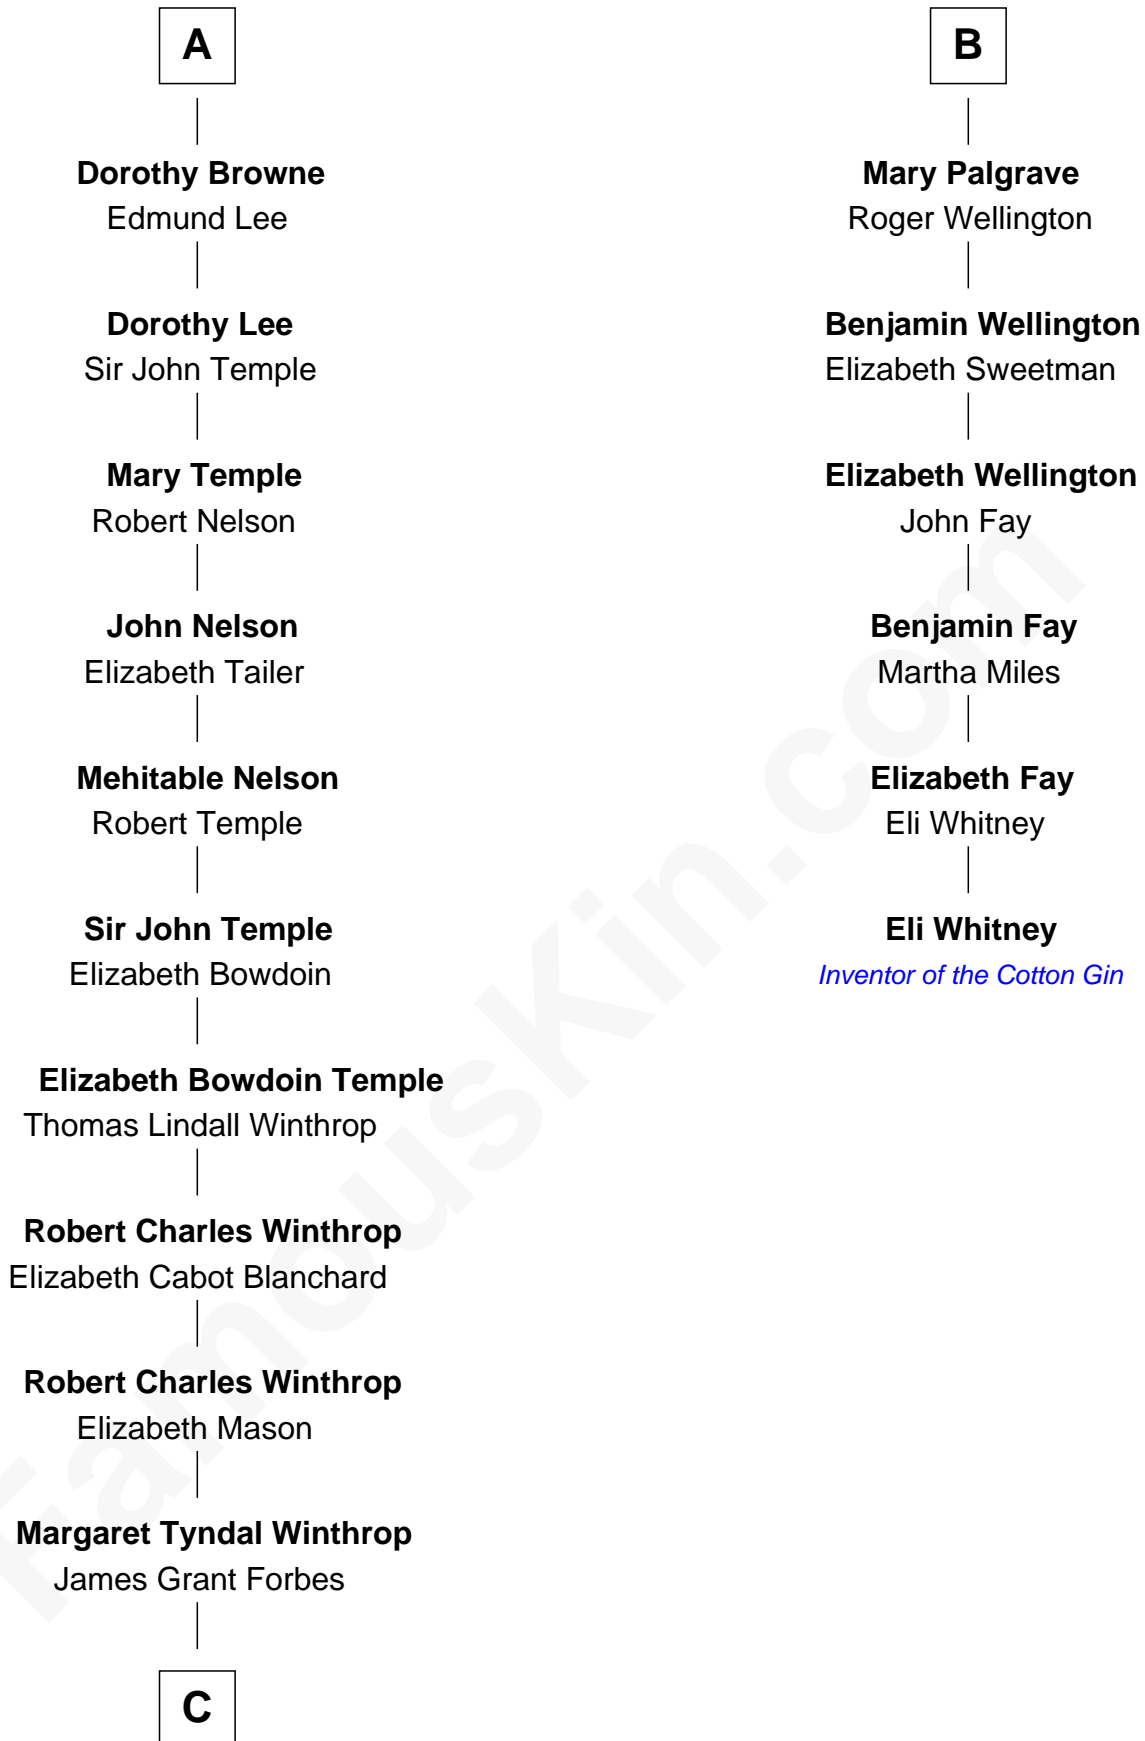

# FamousKin.com Relationship Chart of

**John Kerry**

*68th U.S. Secretary of State*

12th cousin 6 times removed of

**Eli Whitney**

*Inventor of the Cotton Gin*

**Sir Robert Goushill**

Elizabeth Fitzalan

**Joan Goushill**  
Sir Thomas Stanley

**Thomas Stanley**  
Eleanor Neville

**George Stanley**  
Joan le Strange

**Sir Thomas Stanley**  
Anne Hastings

**Margaret Stanley**  
Robert Radcliffe

**Jane Radcliffe**  
Anthony Browne

**Anthony Browne**  
Mary Dormer

**A**

**Elizabeth Goushill**  
Sir Robert Wingfield

**Elizabeth Wingfield**  
Sir William Brandon

**Eleanor Brandon**  
John Glemham

**Anne Glemham**  
Henry Palgrave

**Thomas Palgrave**  
Alice Gunton

**Rev. Edward Palgrave**  
-----

**Dr. Richard Palgrave**  
Anna -----

**B**

**C**

—  
**Rosemary Isabel Forbes**

Richard John Kerry

—  
**John Kerry**

*68th U.S. Secretary of State*