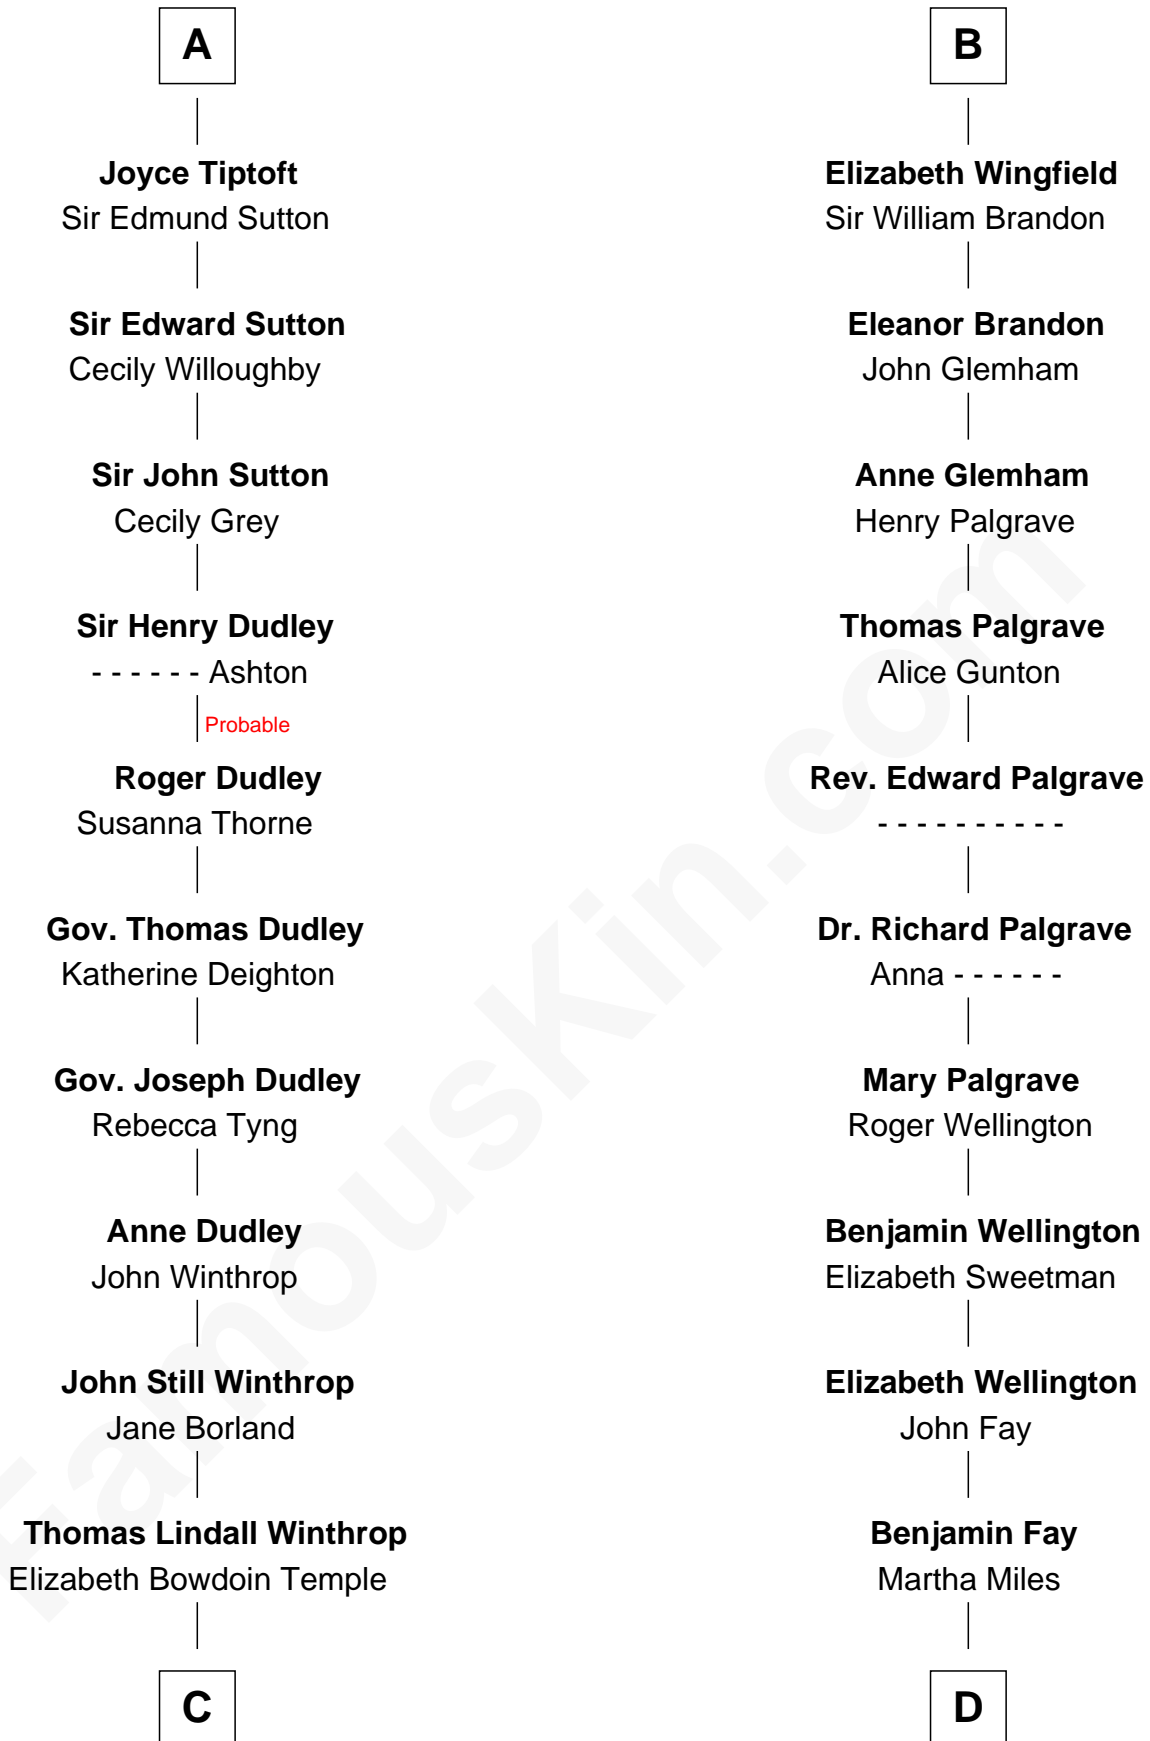

# FamousKin.com Relationship Chart of

**John Kerry**

*68th U.S. Secretary of State*

18th cousin 3 times removed of

**Eli Whitney**

*Inventor of the Cotton Gin*

**Sir Roger de Mortimer**

Maud de Brewes

FamousKin.com