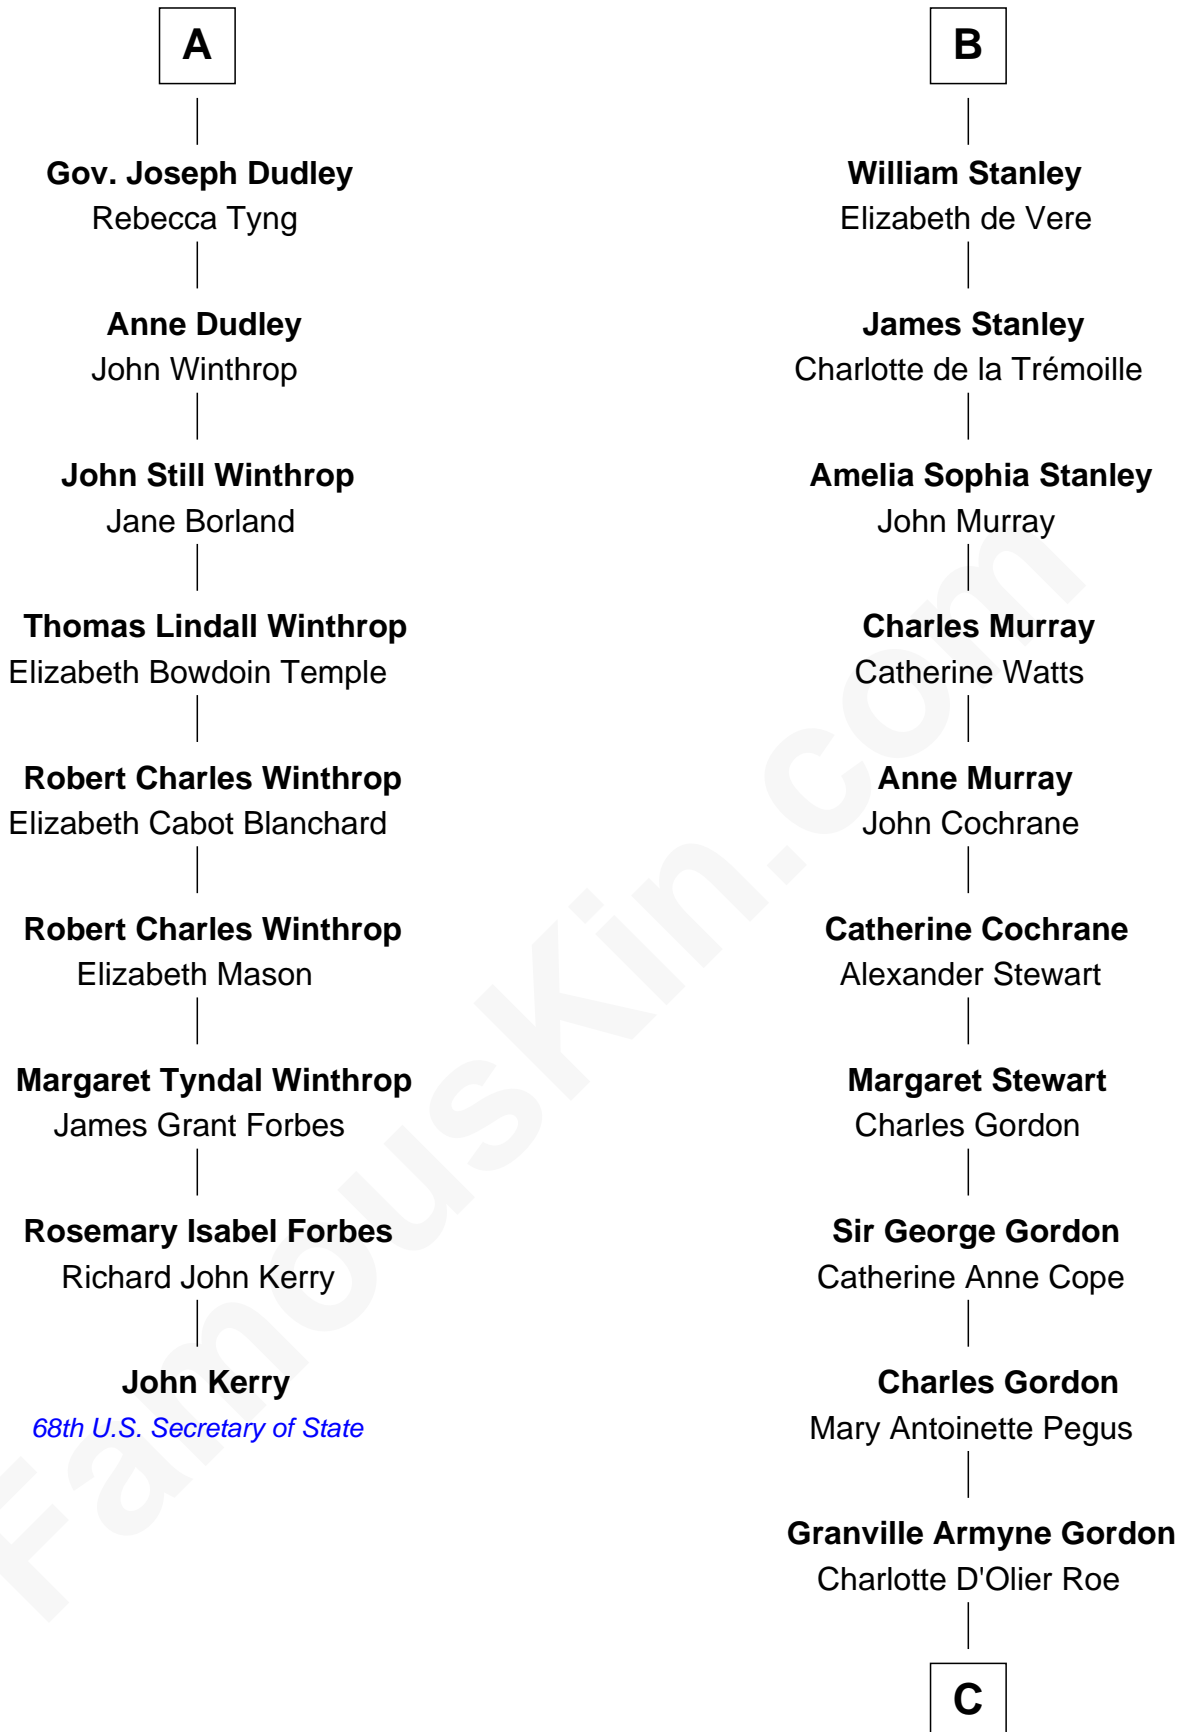

FamousKin.com

Relationship Chart of

John Kerry

68th U.S. Secretary of State

15th cousin 6 times removed of

Cara Delevingne

Fashion Model and Movie Actress

C

Armyne Evelyne Gordon

Sir Lionel Lawson Faudel-Phillips

Anne Margaret Faudel-Phillips

John Vincent Sheffield

Jane Armyne Sheffield

Sir Jocelyn Edward Greville Stevens

Pandora Anne Stevens

Charles Hamar Delevingne