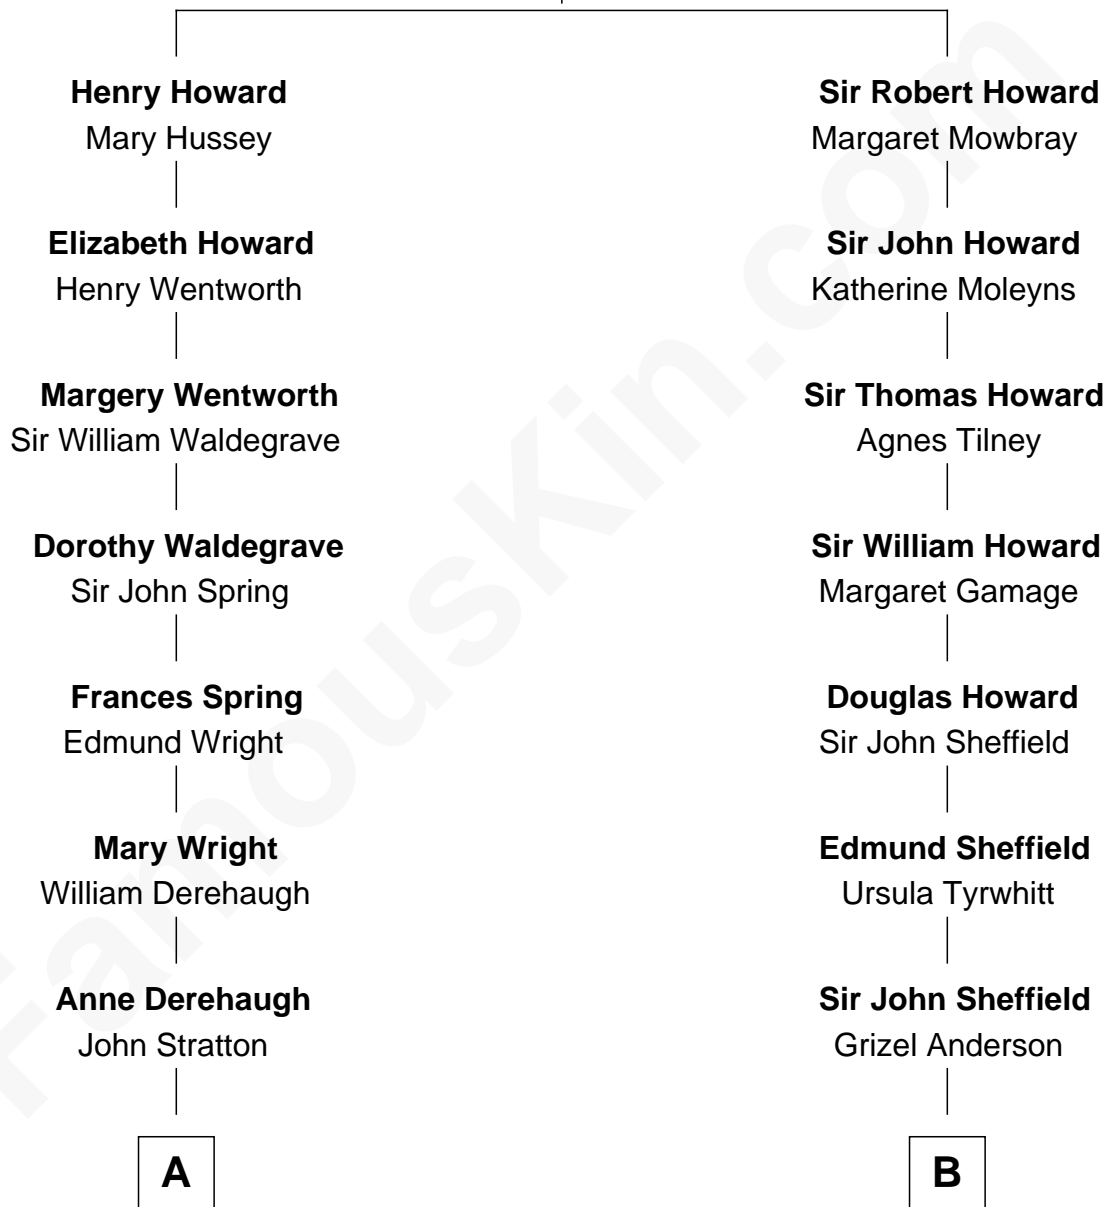

FamousKin.com Relationship Chart of

John Kerry

68th U.S. Secretary of State

17th cousin of

Cara Delevingne

Fashion Model and Movie Actress

Sir John Howard

Alice Tendring

A

Elizabeth Stratton

John Thorndike

Paul Thorndike

Mary Patch

Paul Thorndike

Mary Bachelder

Andrew Thorndike