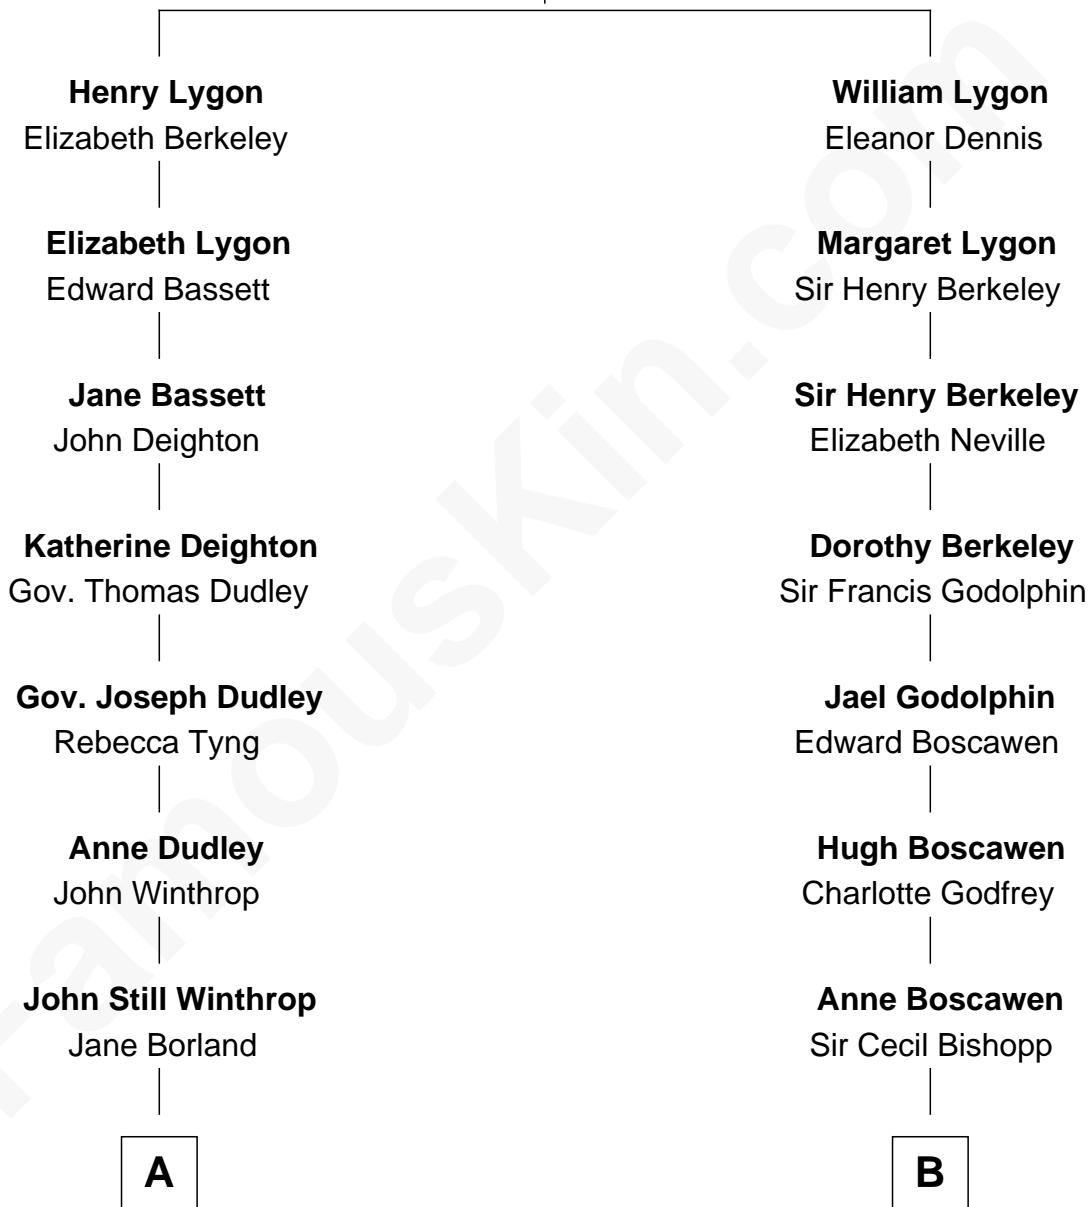

## Relationship Chart of

### John Kerry

68th U.S. Secretary of State

12th cousin 3 times removed of

### Cara Delevingne

Fashion Model and Movie Actress

**Sir Richard Lygon**  
Margaret Greville

**A**

**Thomas Lindall Winthrop**  
Elizabeth Bowdoin Temple

**Robert Charles Winthrop**  
Elizabeth Cabot Blanchard

**Robert Charles Winthrop**  
Elizabeth Mason

**Margaret Tyndal Winthrop**  
James Grant Forbes

**Rosemary Isabel Forbes**  
Richard John Kerry

**John Kerry**  
*68th U.S. Secretary of State*

**B**

**Catherine Bishopp**  
Sir Charles Cope