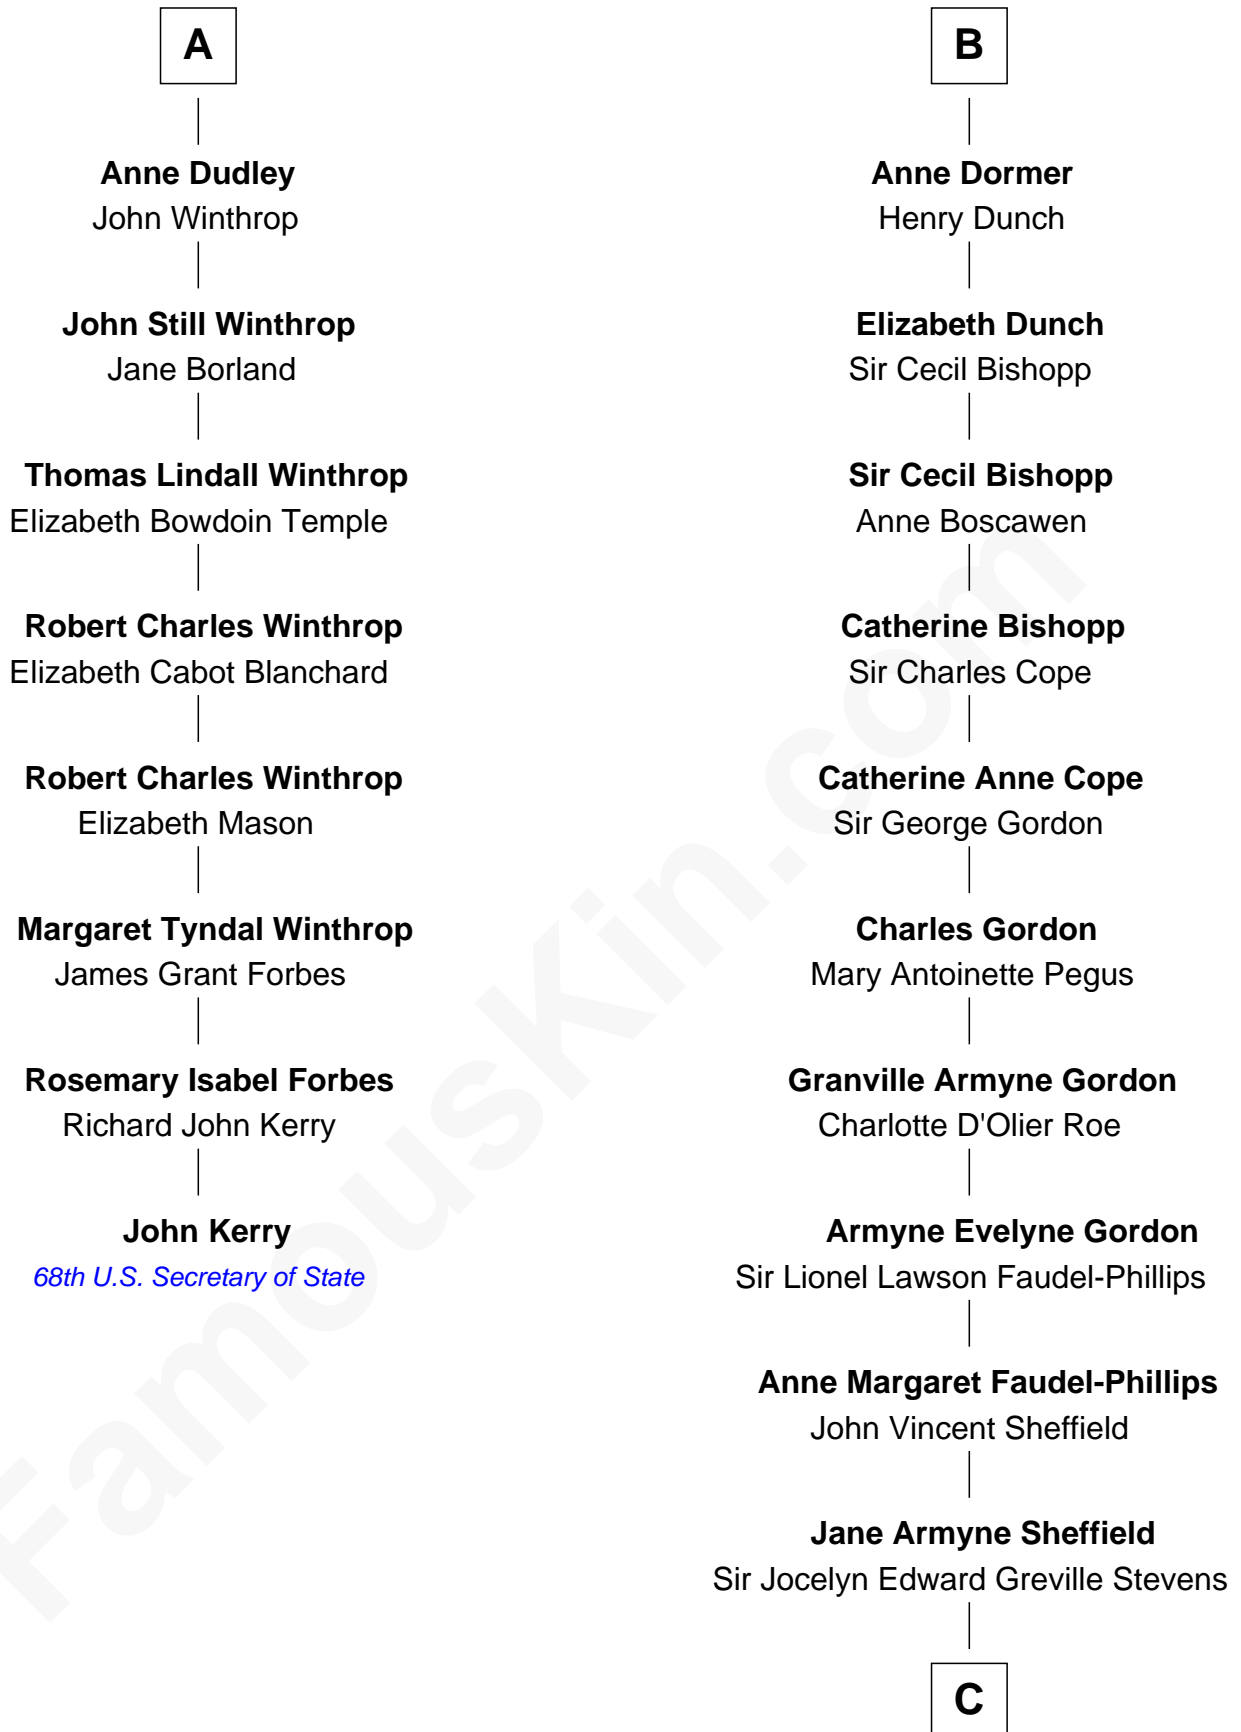

FamousKin.com

Relationship Chart of

John Kerry

68th U.S. Secretary of State

14th cousin 4 times removed of

Cara Delevingne

Fashion Model and Movie Actress

John Brome
Beatrice Shirley