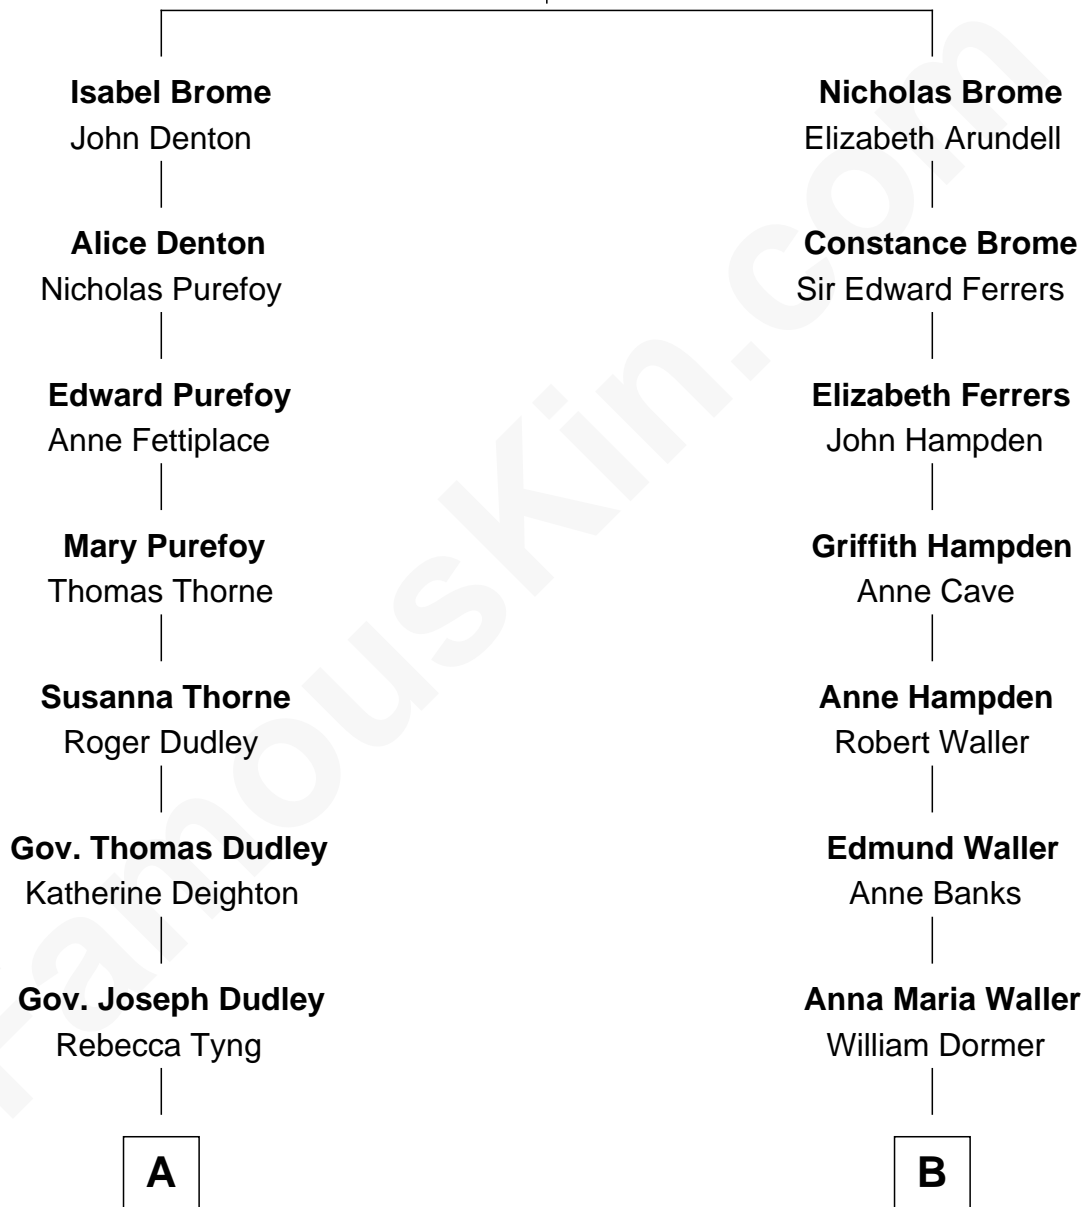

FamousKin.com

Relationship Chart of

John Kerry

68th U.S. Secretary of State

14th cousin 4 times removed of

Cara Delevingne

Fashion Model and Movie Actress

John Brome
Beatrice Shirley

C

Pandora Anne Stevens
Charles Hamar Delevingne

Cara Delevingne
Model and Actress

FamousKin.com