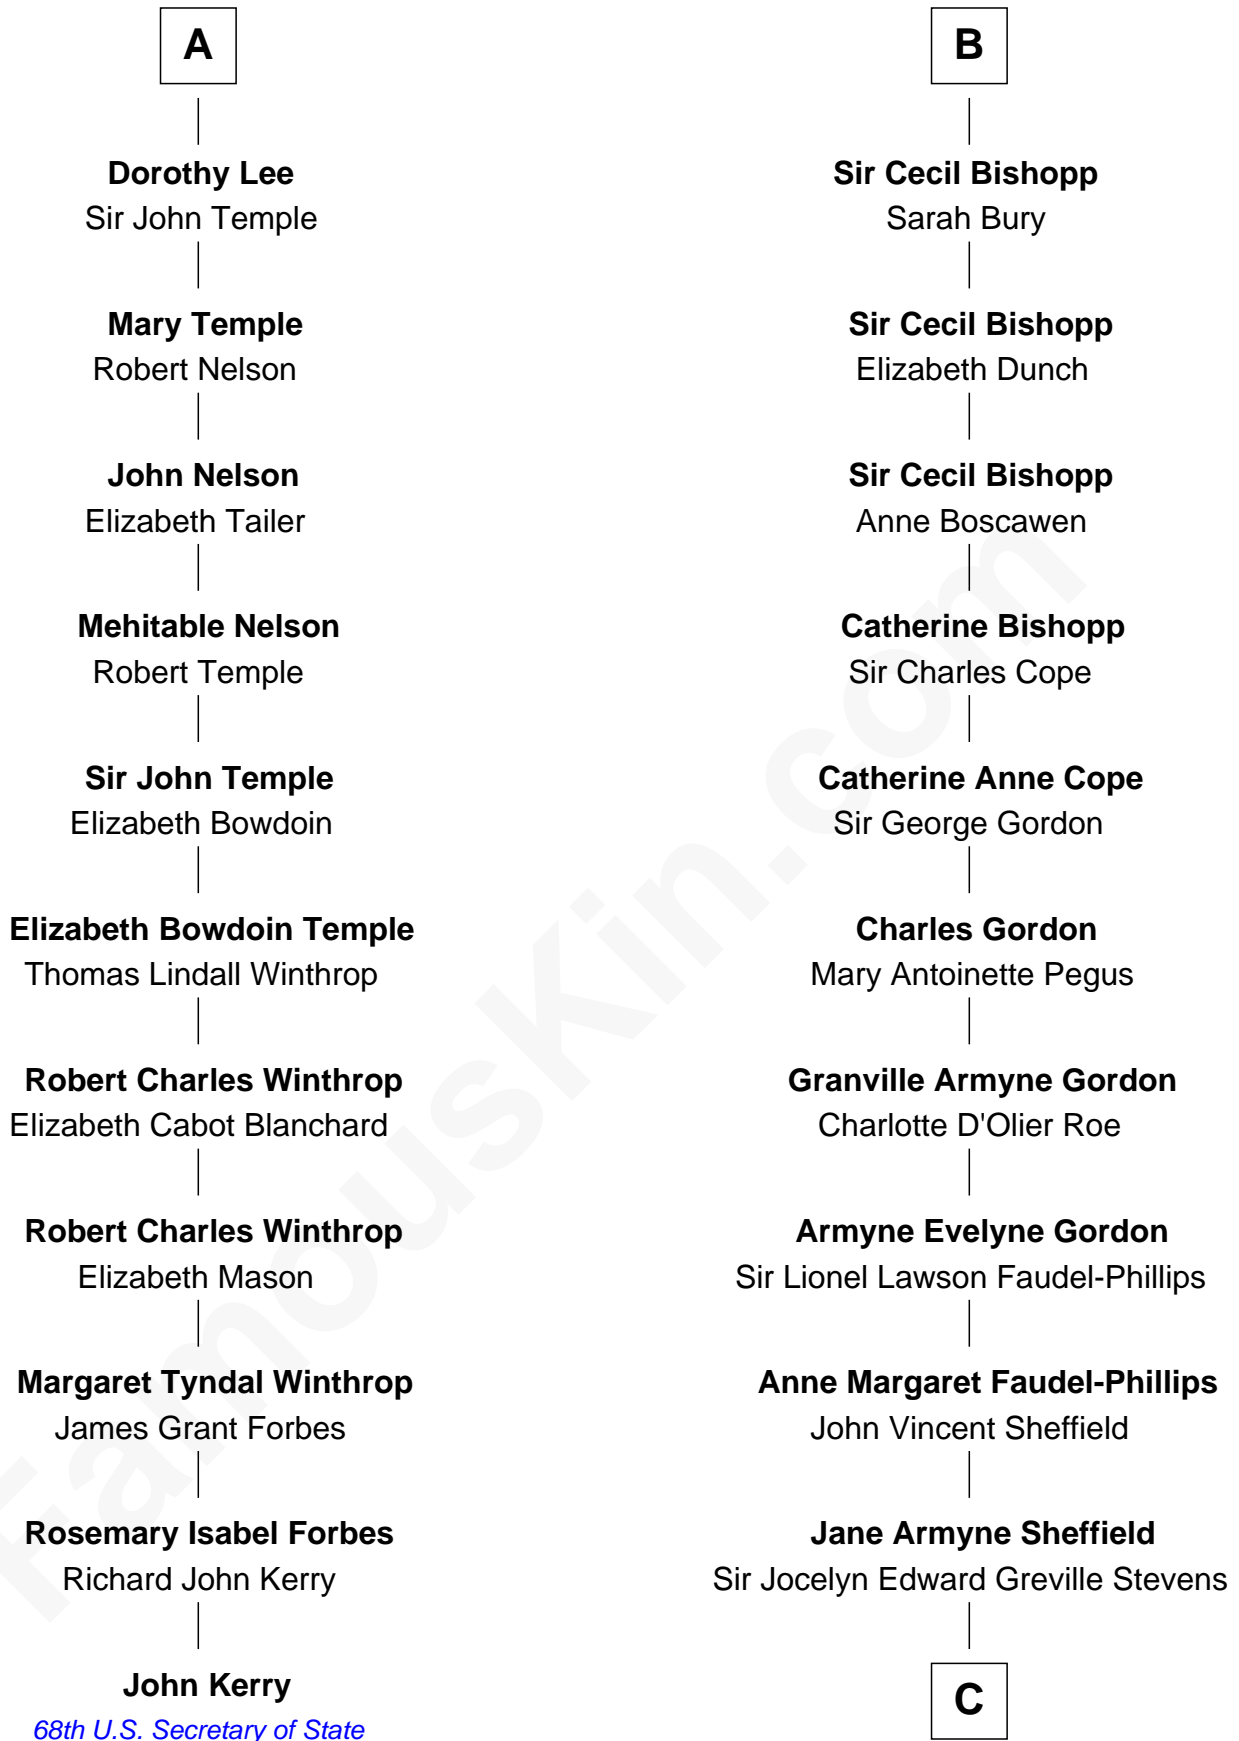

# FamousKin.com Relationship Chart of

**John Kerry**

*68th U.S. Secretary of State*

17th cousin 1 time removed of

**Cara Delevingne**

*Fashion Model and Movie Actress*

**Sir Henry Percy**

Eleanor Neville

**Anne Percy**  
Sir Thomas Hungerford

**Mary Hungerford**  
Sir Edward Hastings

**Anne Hastings**  
Sir Thomas Stanley

**Margaret Stanley**  
Robert Radcliffe

**Jane Radcliffe**  
Anthony Browne

**Anthony Browne**  
Mary Dormer

**Dorothy Browne**  
Edmund Lee

**A**

**Katherine Percy**  
Sir Edmund Grey

**George Grey**  
Catherine Herbert

**Anne Grey**  
Sir John Hussey

**Anne Hussey**  
Sir Humphrey Browne

**Christian Browne**  
Sir John Tufton

**Sir Nicholas Tufton**  
Frances Cecil

**Mary Tufton**  
Sir Edward Bishopp

**B**

**Pandora Anne Stevens**  
Charles Hamar Delevingne

**Cara Delevingne**  
*Model and Actress*

FamousKin.com