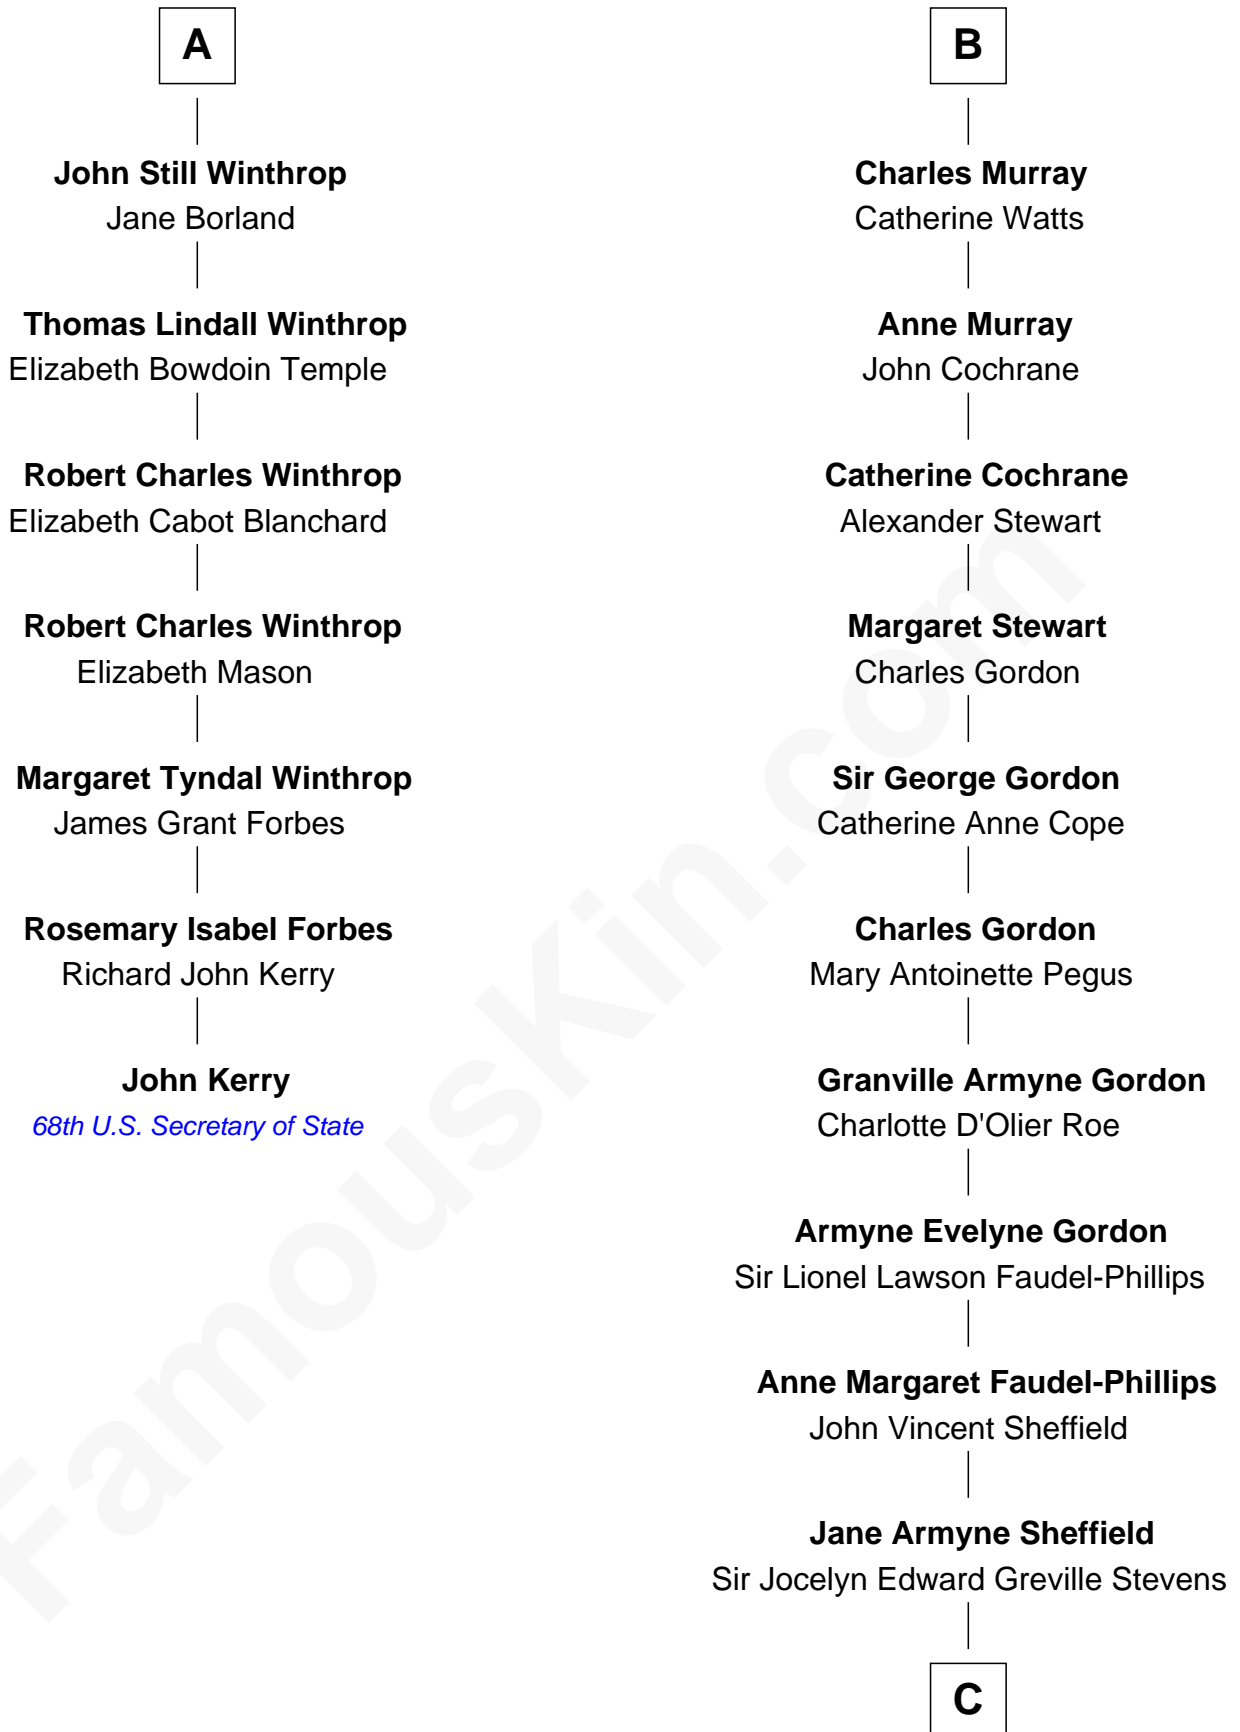

FamousKin.com

Relationship Chart of

John Kerry

68th U.S. Secretary of State

13th cousin 5 times removed of

Cara Delevingne

Fashion Model and Movie Actress

C

Pandora Anne Stevens
Charles Hamar Delevingne

Cara Delevingne
Model and Actress

FamousKin.com