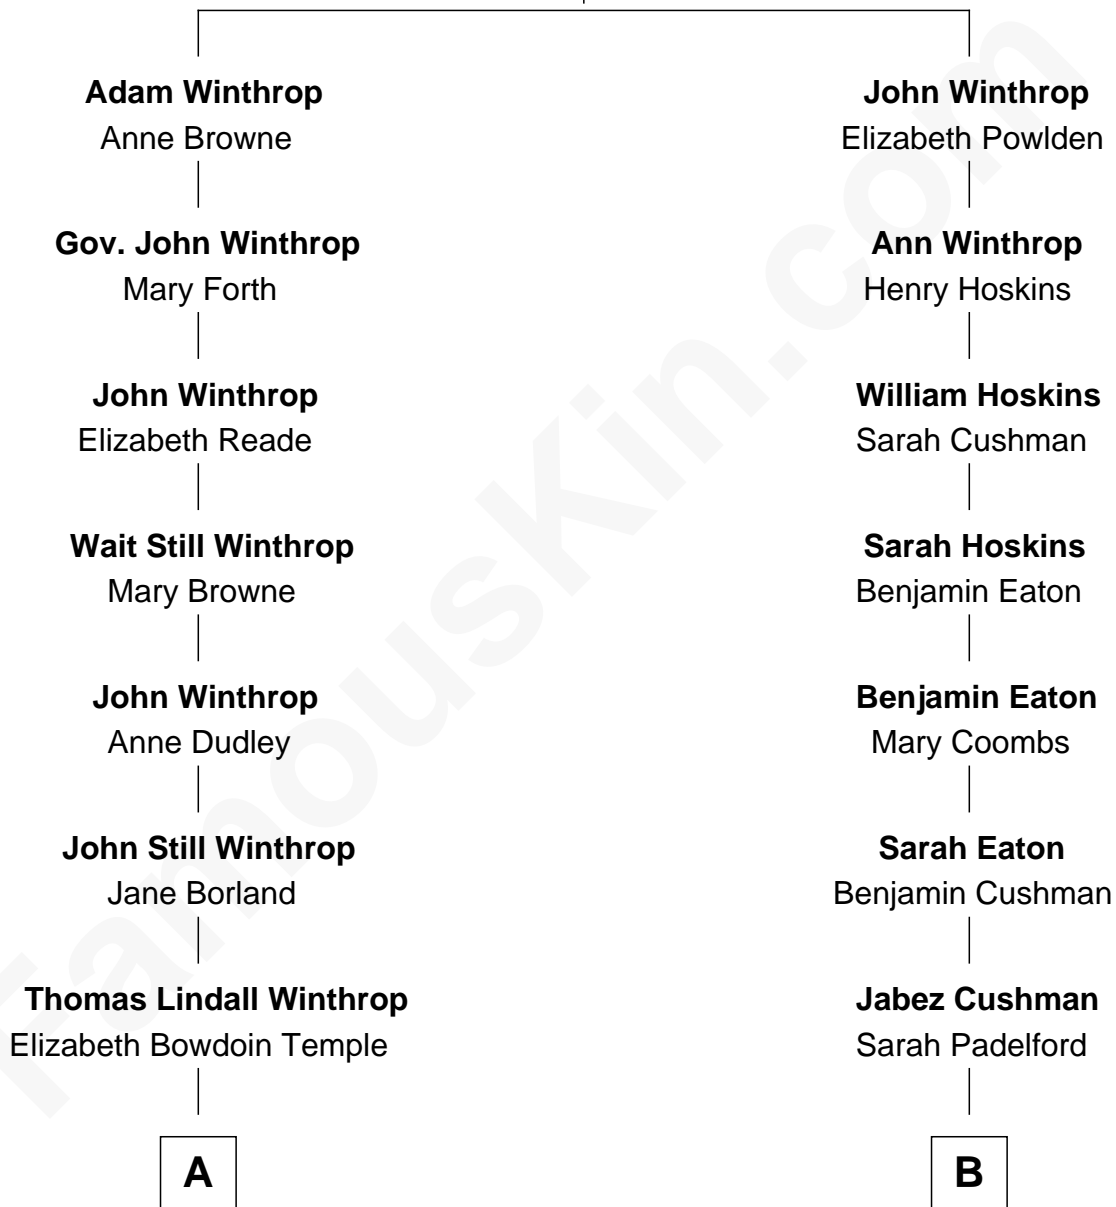

FamousKin.com Relationship Chart of

John Kerry

68th U.S. Secretary of State

11th cousin 3 times removed of

Scott Foley

TV, Stage and Movie Actor

Adam Winthrop

Agnes Sharpe

A

Robert Charles Winthrop
Elizabeth Cabot Blanchard

Robert Charles Winthrop
Elizabeth Mason

Margaret Tyndal Winthrop
James Grant Forbes

Rosemary Isabel Forbes
Richard John Kerry

John Kerry
68th U.S. Secretary of State