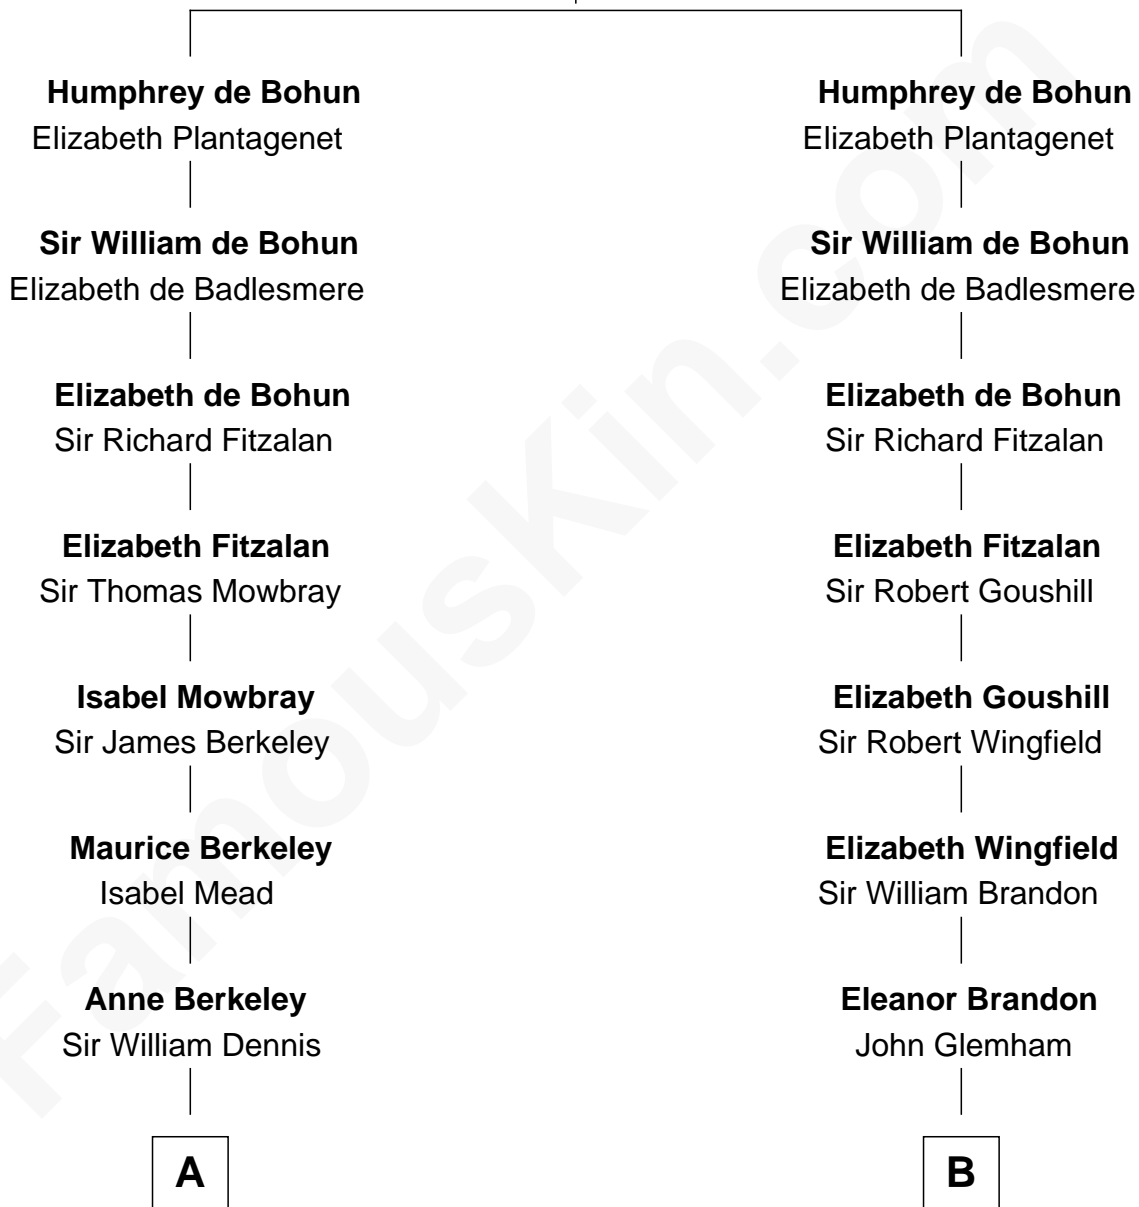

FamousKin.com Relationship Chart of

John Kerry

68th U.S. Secretary of State

19th cousin 1 time removed of

Franklin D. Roosevelt

32nd U.S. President

Humphrey de Bohun

Maud de Fiennes

C

Robert Charles Winthrop

Elizabeth Mason

Margaret Tyndal Winthrop

James Grant Forbes

Rosemary Isabel Forbes

Richard John Kerry

John Kerry

68th U.S. Secretary of State

D

Warren Delano

Catharine Robbins Lyman

Sara Delano

James Roosevelt

Franklin D. Roosevelt

32nd U.S. President