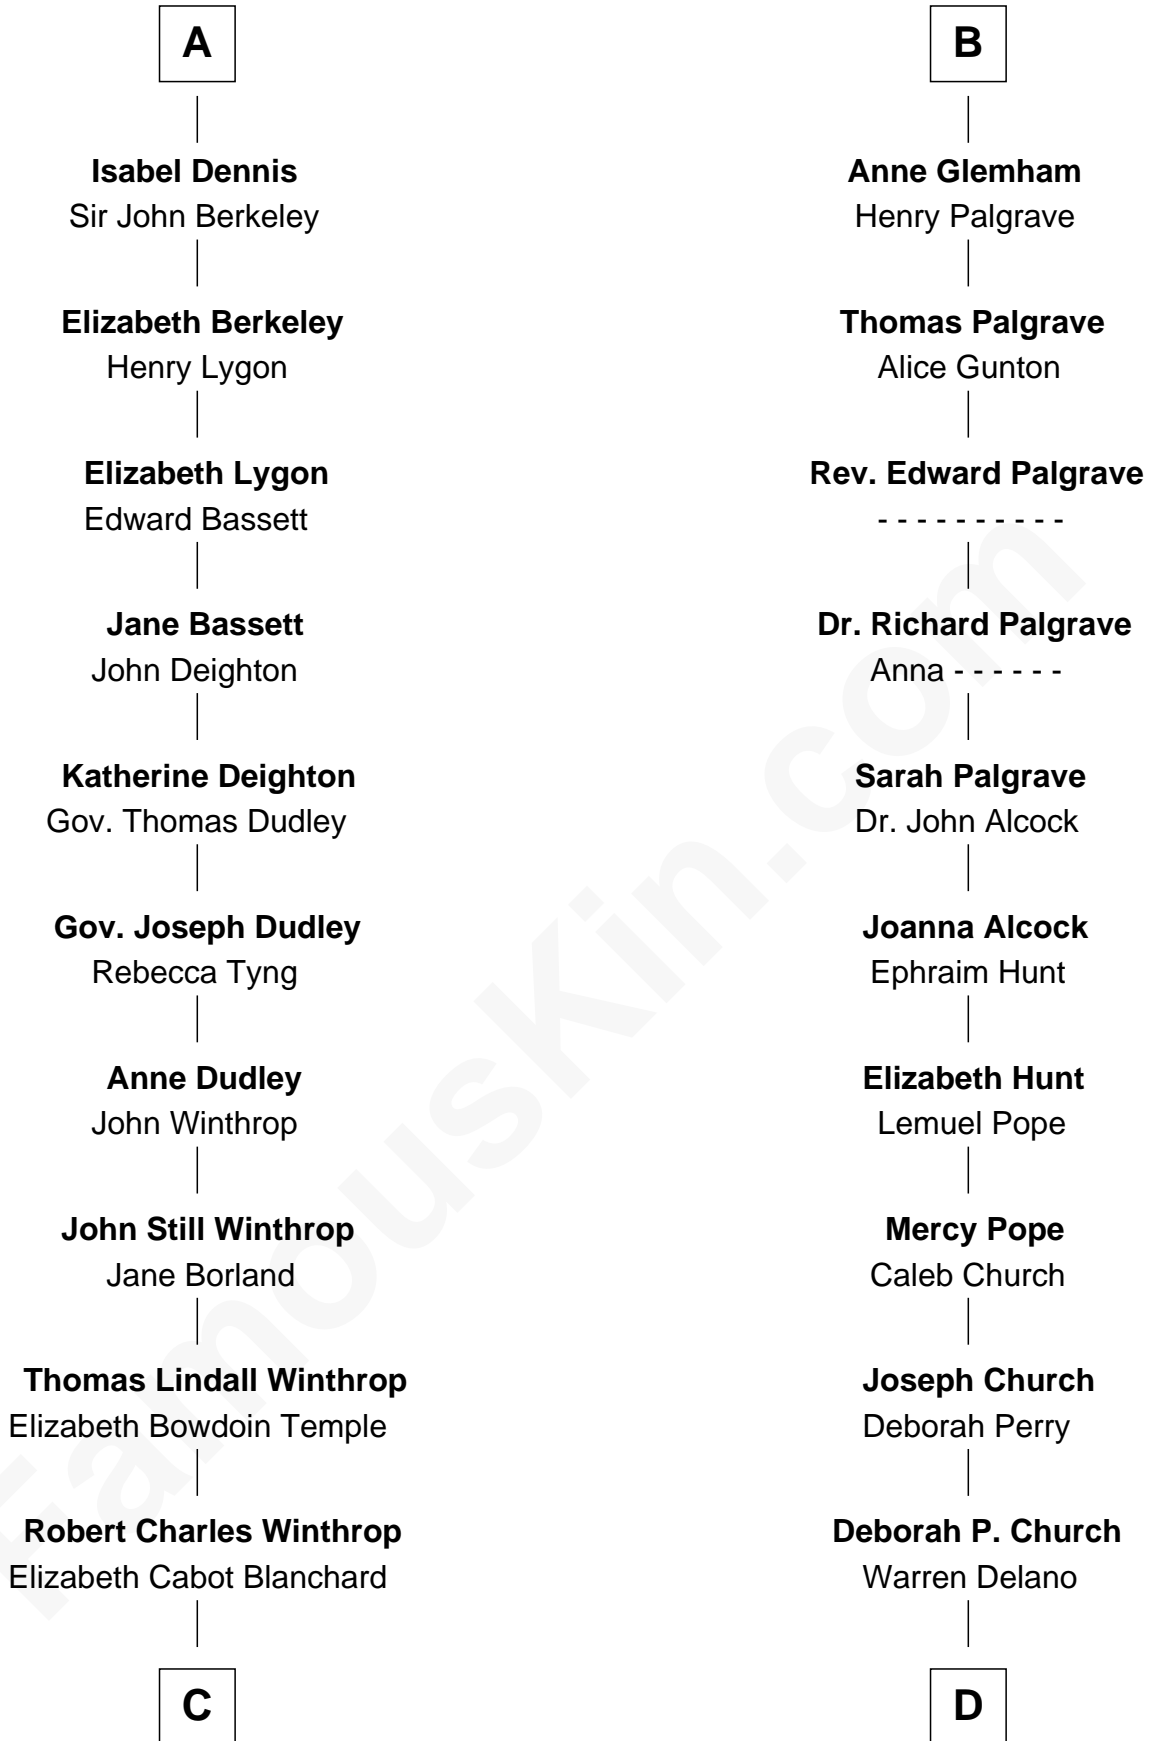

FamousKin.com Relationship Chart of

John Kerry

68th U.S. Secretary of State

19th cousin 1 time removed of

Franklin D. Roosevelt

32nd U.S. President

Humphrey de Bohun

Maud de Fiennes

C

Robert Charles Winthrop

Elizabeth Mason

Margaret Tyndal Winthrop

James Grant Forbes

Rosemary Isabel Forbes

Richard John Kerry

John Kerry

68th U.S. Secretary of State

D

Warren Delano

Catharine Robbins Lyman

Sara Delano

James Roosevelt

Franklin D. Roosevelt

32nd U.S. President