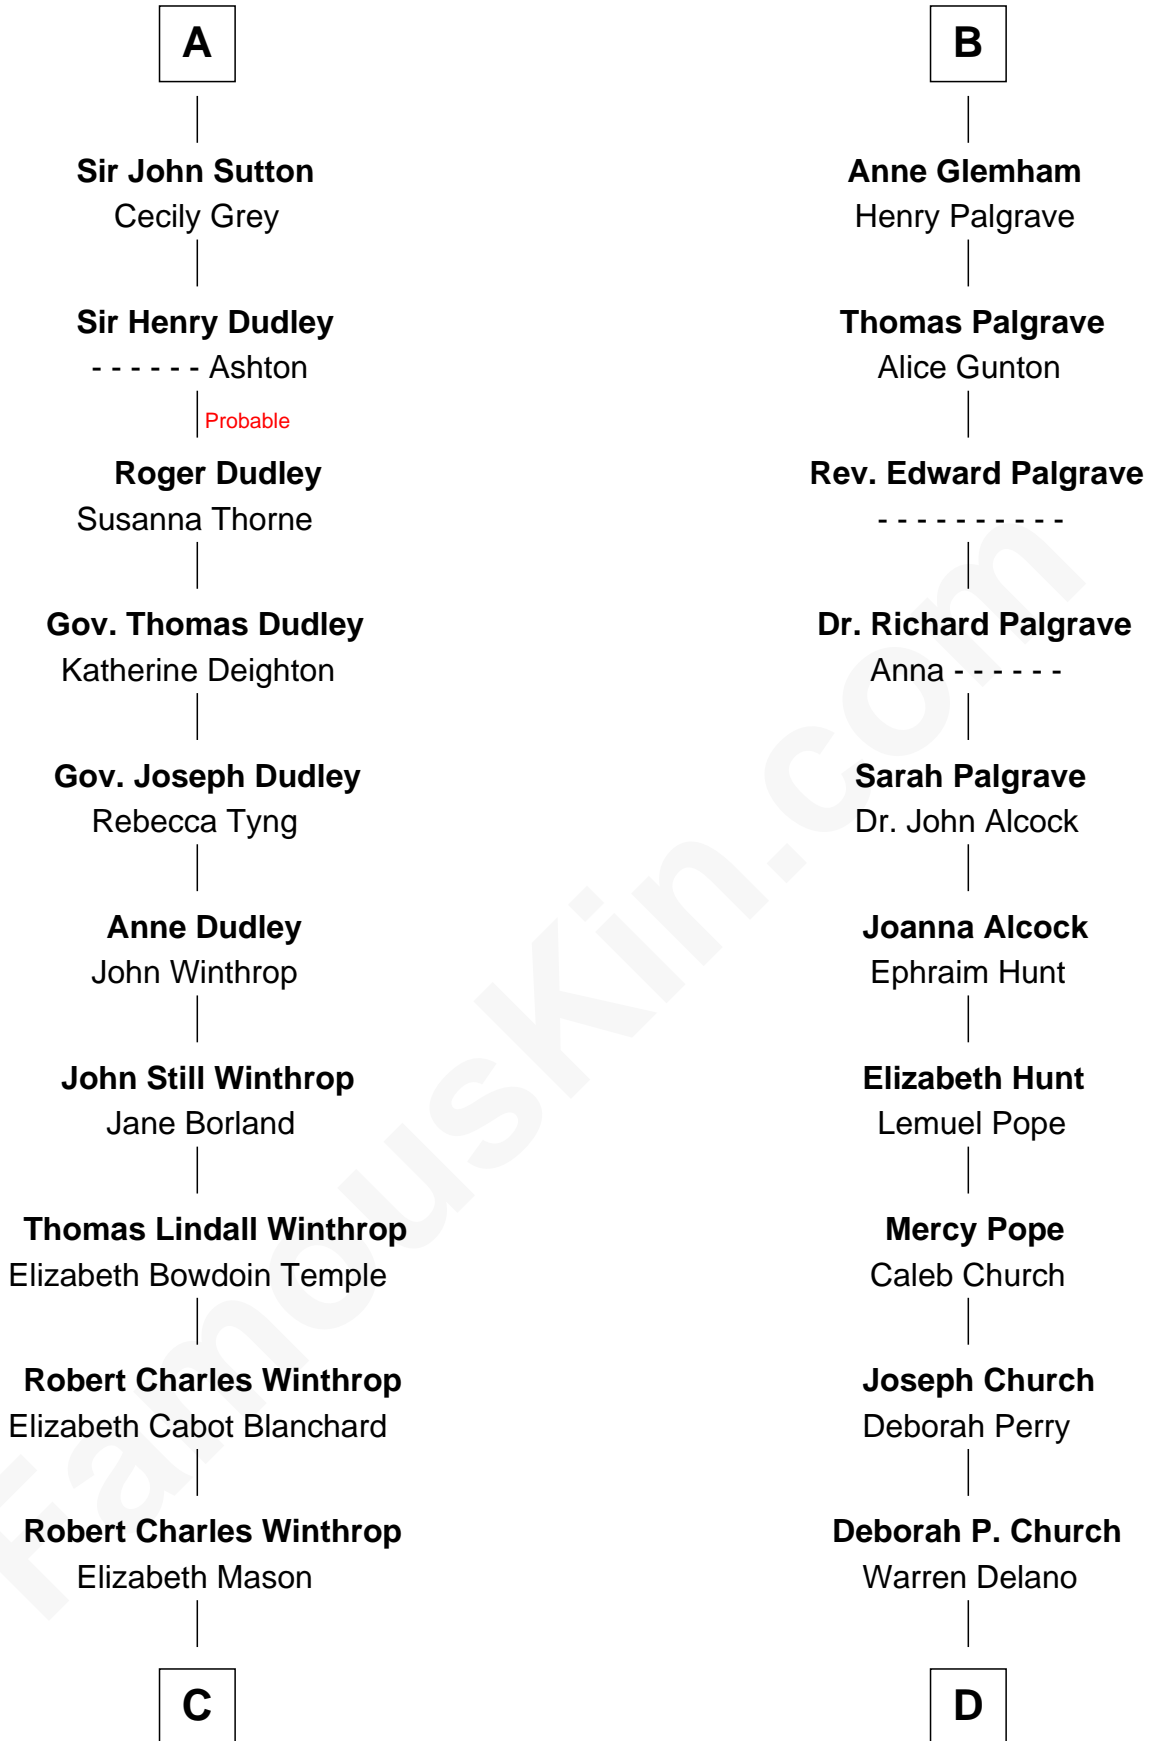

FamousKin.com Relationship Chart of

John Kerry

68th U.S. Secretary of State

19th cousin of

Franklin D. Roosevelt

32nd U.S. President

Sir Patrick de Chaworth

Isabella de Beauchamp

C

Margaret Tyndal Winthrop

James Grant Forbes

Rosemary Isabel Forbes

Richard John Kerry

John Kerry

68th U.S. Secretary of State

D

Warren Delano

Catharine Robbins Lyman

Sara Delano

James Roosevelt

Franklin D. Roosevelt

32nd U.S. President

FamousKin.com