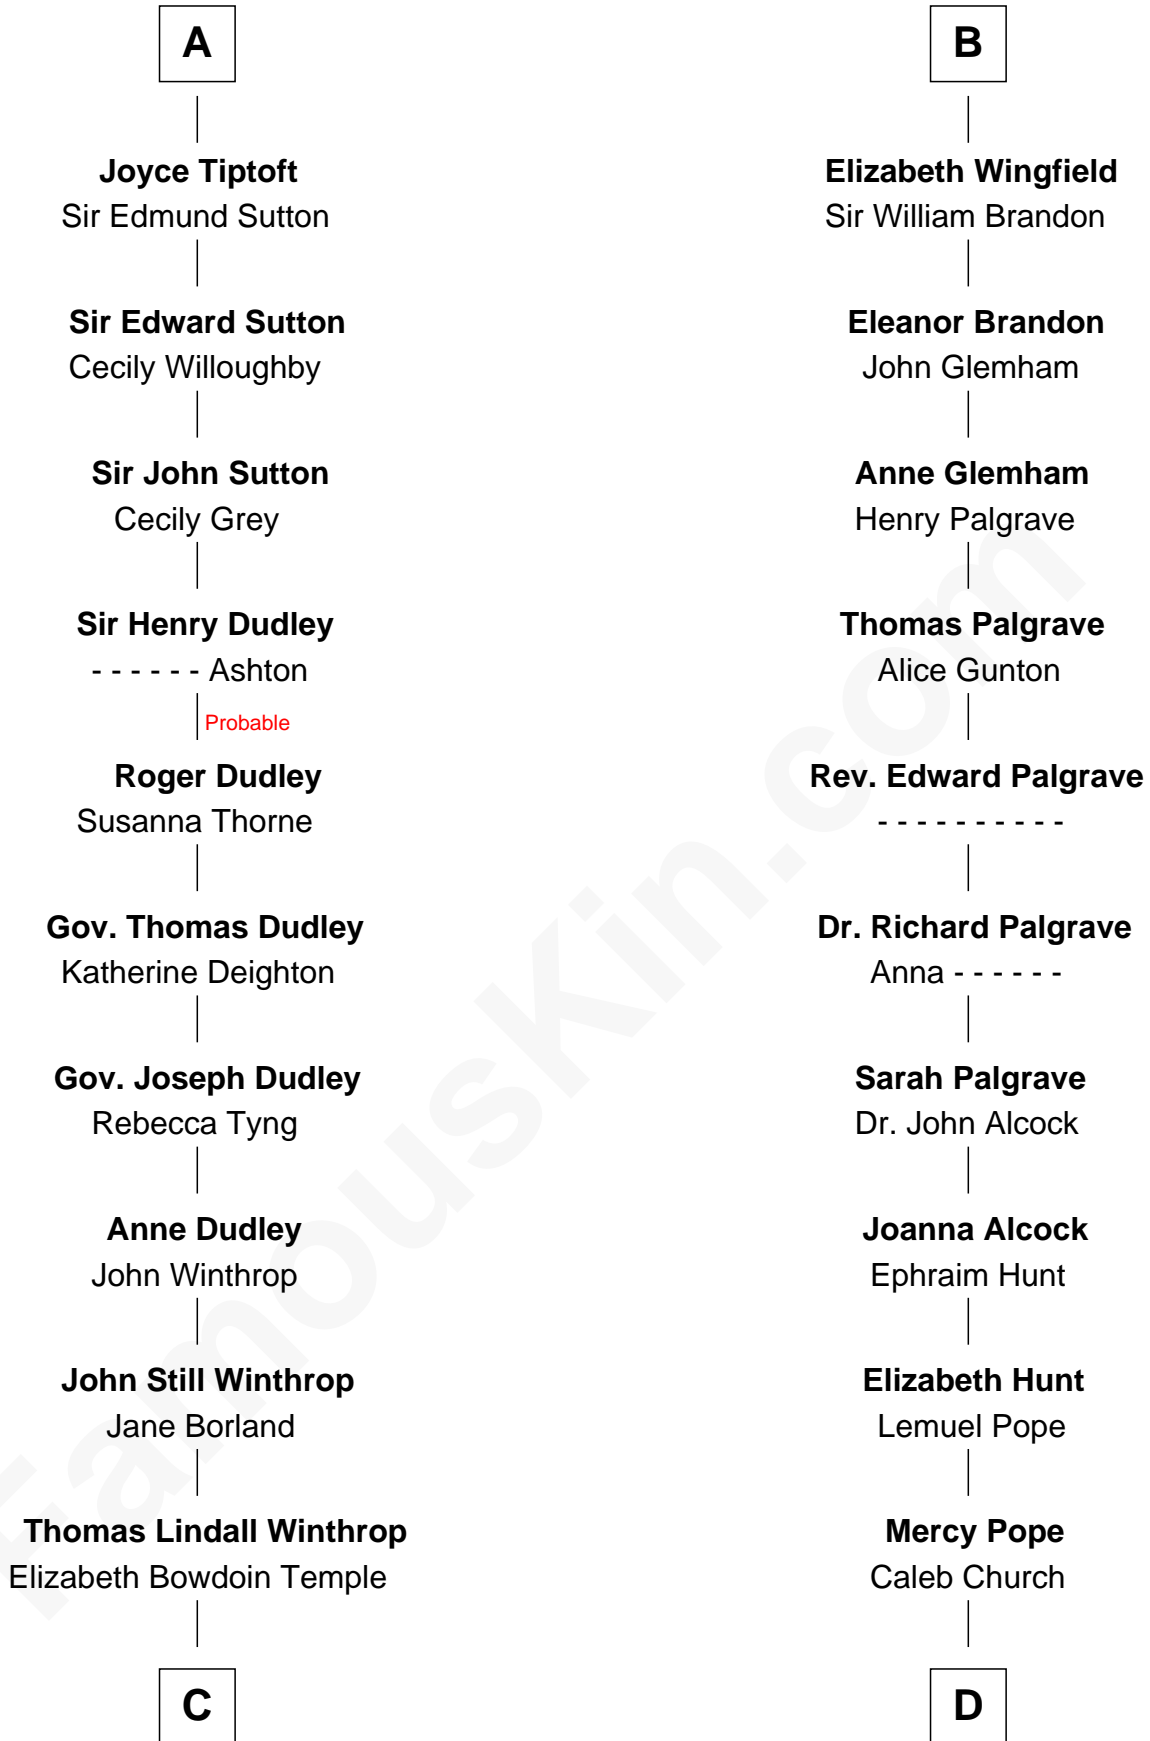

FamousKin.com Relationship Chart of

John Kerry

68th U.S. Secretary of State

21st cousin of

Franklin D. Roosevelt

32nd U.S. President

Sir John FitzGeoffrey

Isabel le Bigod

Maud FitzJohn
William de Beauchamp

Isabella de Beauchamp
Sir Patrick de Chaworth

Maud de Chaworth
Henry Plantagenet

Eleanor Plantagenet
Richard Fitzalan

Alice Fitzalan
Sir Thomas de Holand

Eleanor Holand
Edward Cherleton

Joyce Cherleton
Sir John Tiptoft

A

Maud FitzJohn
William de Beauchamp

Isabella de Beauchamp
Sir Patrick de Chaworth

Maud de Chaworth
Henry Plantagenet

Eleanor Plantagenet
Richard Fitzalan

Sir Richard Fitzalan
Elizabeth de Bohun

Elizabeth Fitzalan
Sir Robert Goushill

Elizabeth Goushill
Sir Robert Wingfield

B

C

Robert Charles Winthrop
Elizabeth Cabot Blanchard

Robert Charles Winthrop
Elizabeth Mason

Margaret Tyndal Winthrop
James Grant Forbes