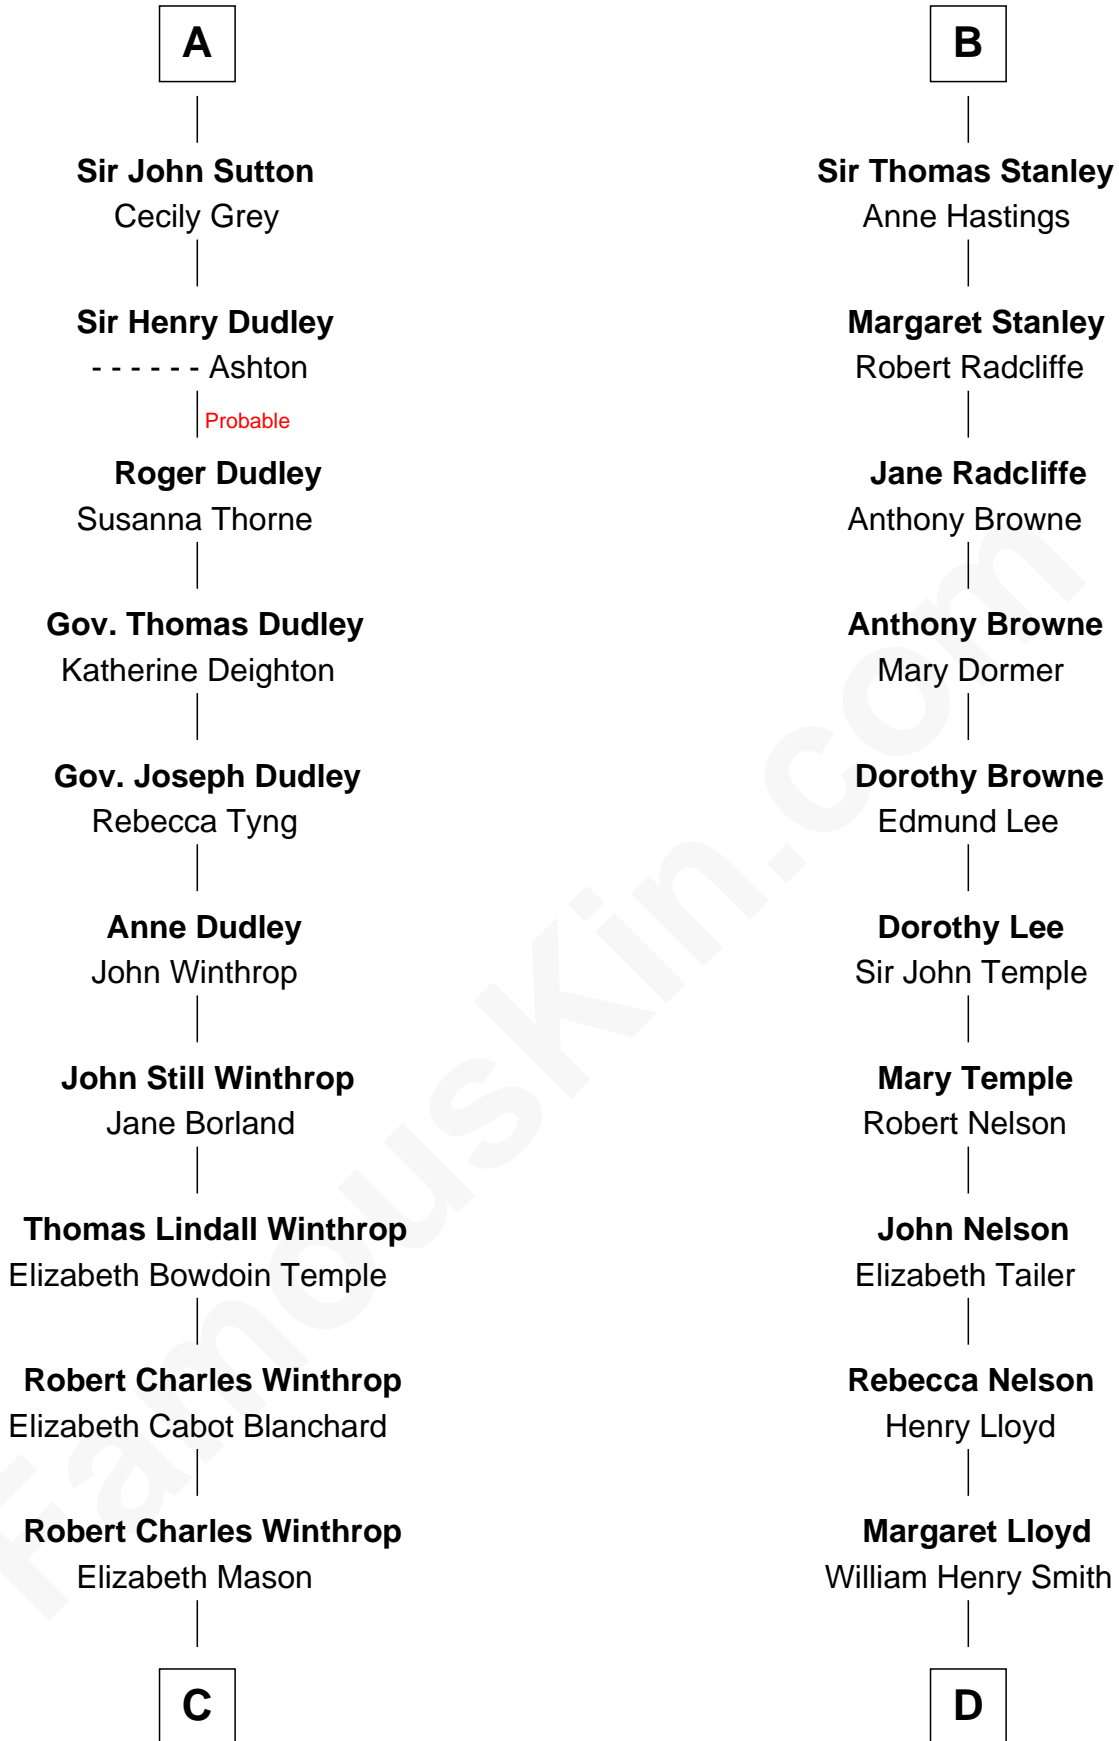

FamousKin.com Relationship Chart of

John Kerry

68th U.S. Secretary of State

19th cousin 2 times removed of

Franklin D. Roosevelt

32nd U.S. President

Sir Edmund Mortimer

Margaret de Fiennes

C

Margaret Tyndal Winthrop

James Grant Forbes

Rosemary Isabel Forbes

Richard John Kerry

John Kerry

68th U.S. Secretary of State

D

Rebecca Smith

John Aspinwall

John Aspinwall

Susan Howland

Mary Rebecca Aspinwall

Isaac Daniel Roosevelt

James Roosevelt

Sara Delano