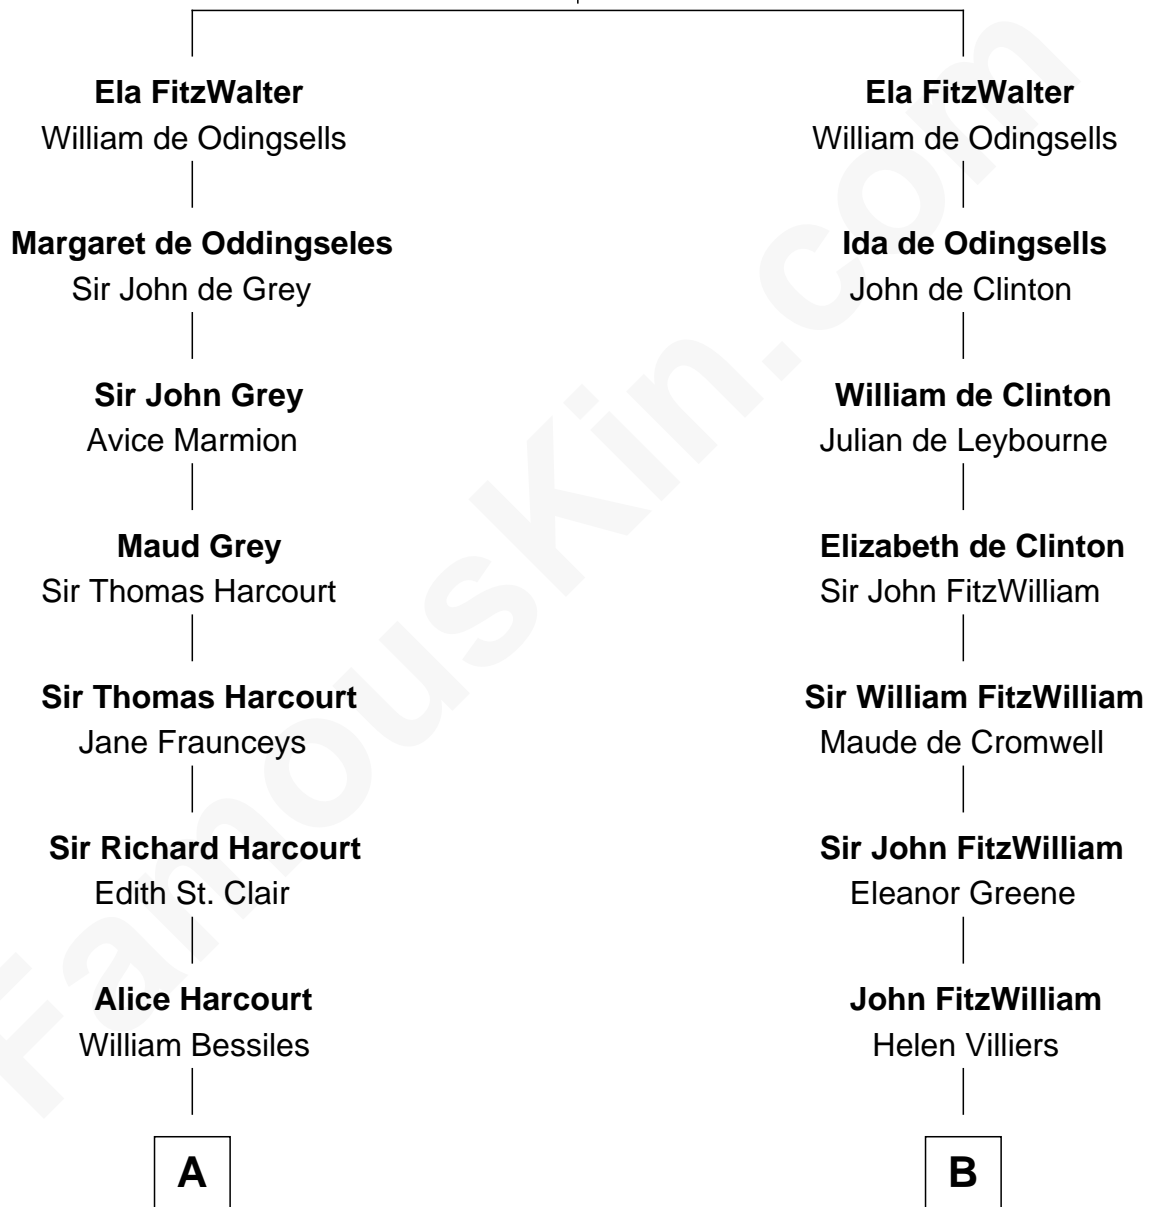

# FamousKin.com Relationship Chart of

**John Kerry**

*68th U.S. Secretary of State*

**20th cousin of**

**Franklin D. Roosevelt**

*32nd U.S. President*

**Sir Walter FitzRobert**

Ida Longespee

**C**

**Robert Charles Winthrop**

Elizabeth Mason

**Margaret Tyndal Winthrop**

James Grant Forbes

**Rosemary Isabel Forbes**

Richard John Kerry

**John Kerry**

*68th U.S. Secretary of State*

**D**

**John Aspinwall**

Susan Howland

**Mary Rebecca Aspinwall**

Isaac Daniel Roosevelt

**James Roosevelt**

Sara Delano