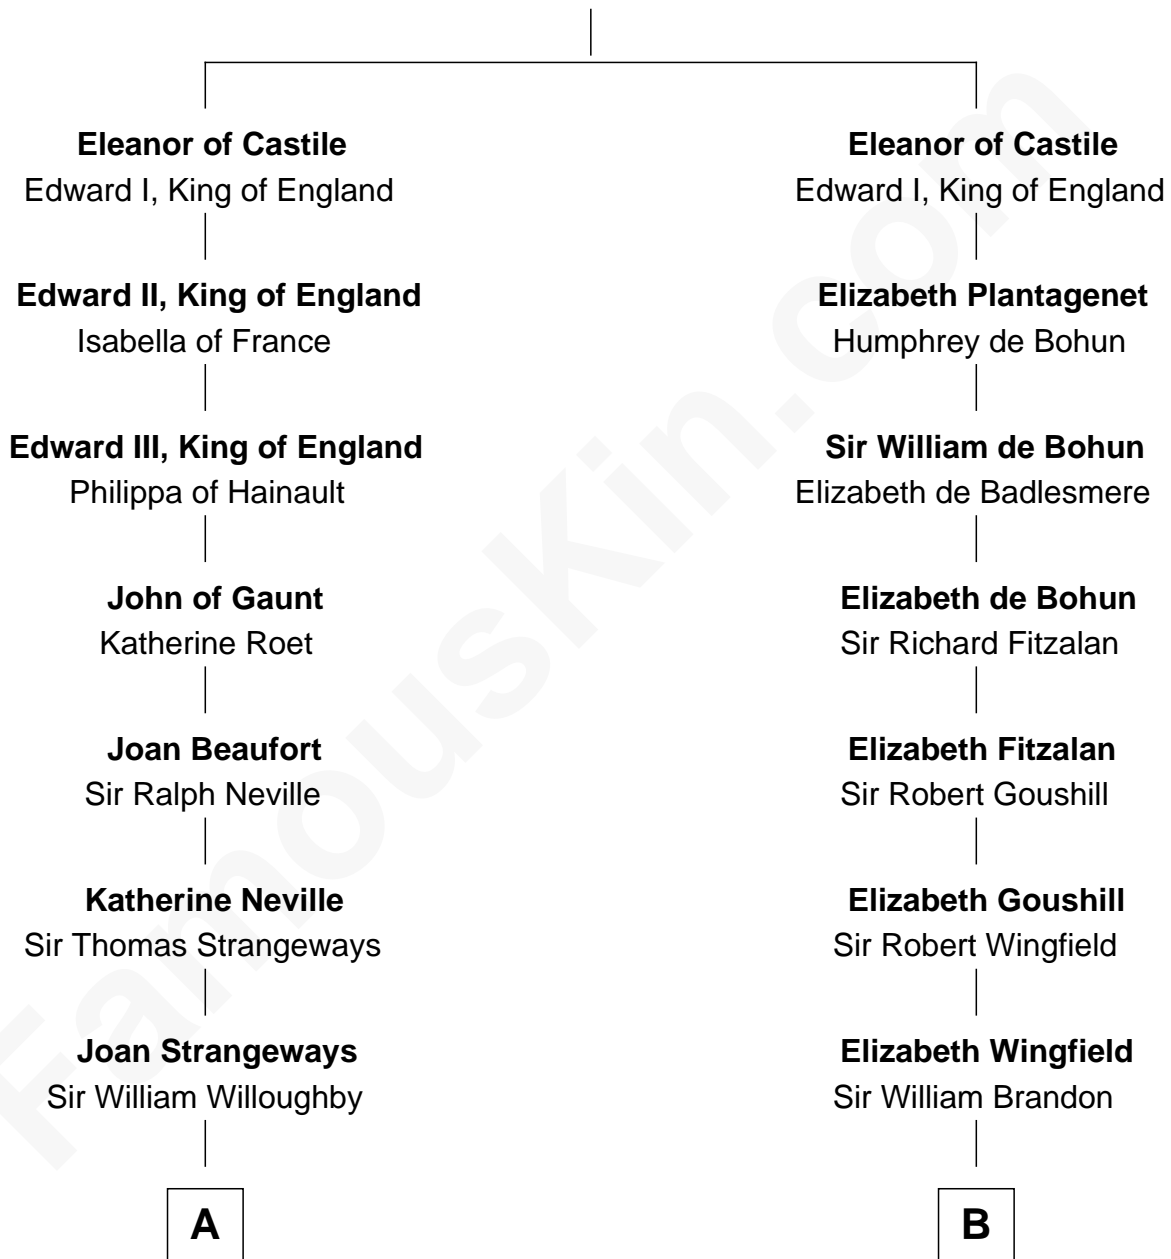

FamousKin.com Relationship Chart of

John Kerry

68th U.S. Secretary of State

20th cousin of

Franklin D. Roosevelt

32nd U.S. President

Ferdinand III, King of Castile

Joanna of Ponthieu

C

Robert Charles Winthrop

Elizabeth Mason

Margaret Tyndal Winthrop

James Grant Forbes

Rosemary Isabel Forbes

Richard John Kerry

John Kerry