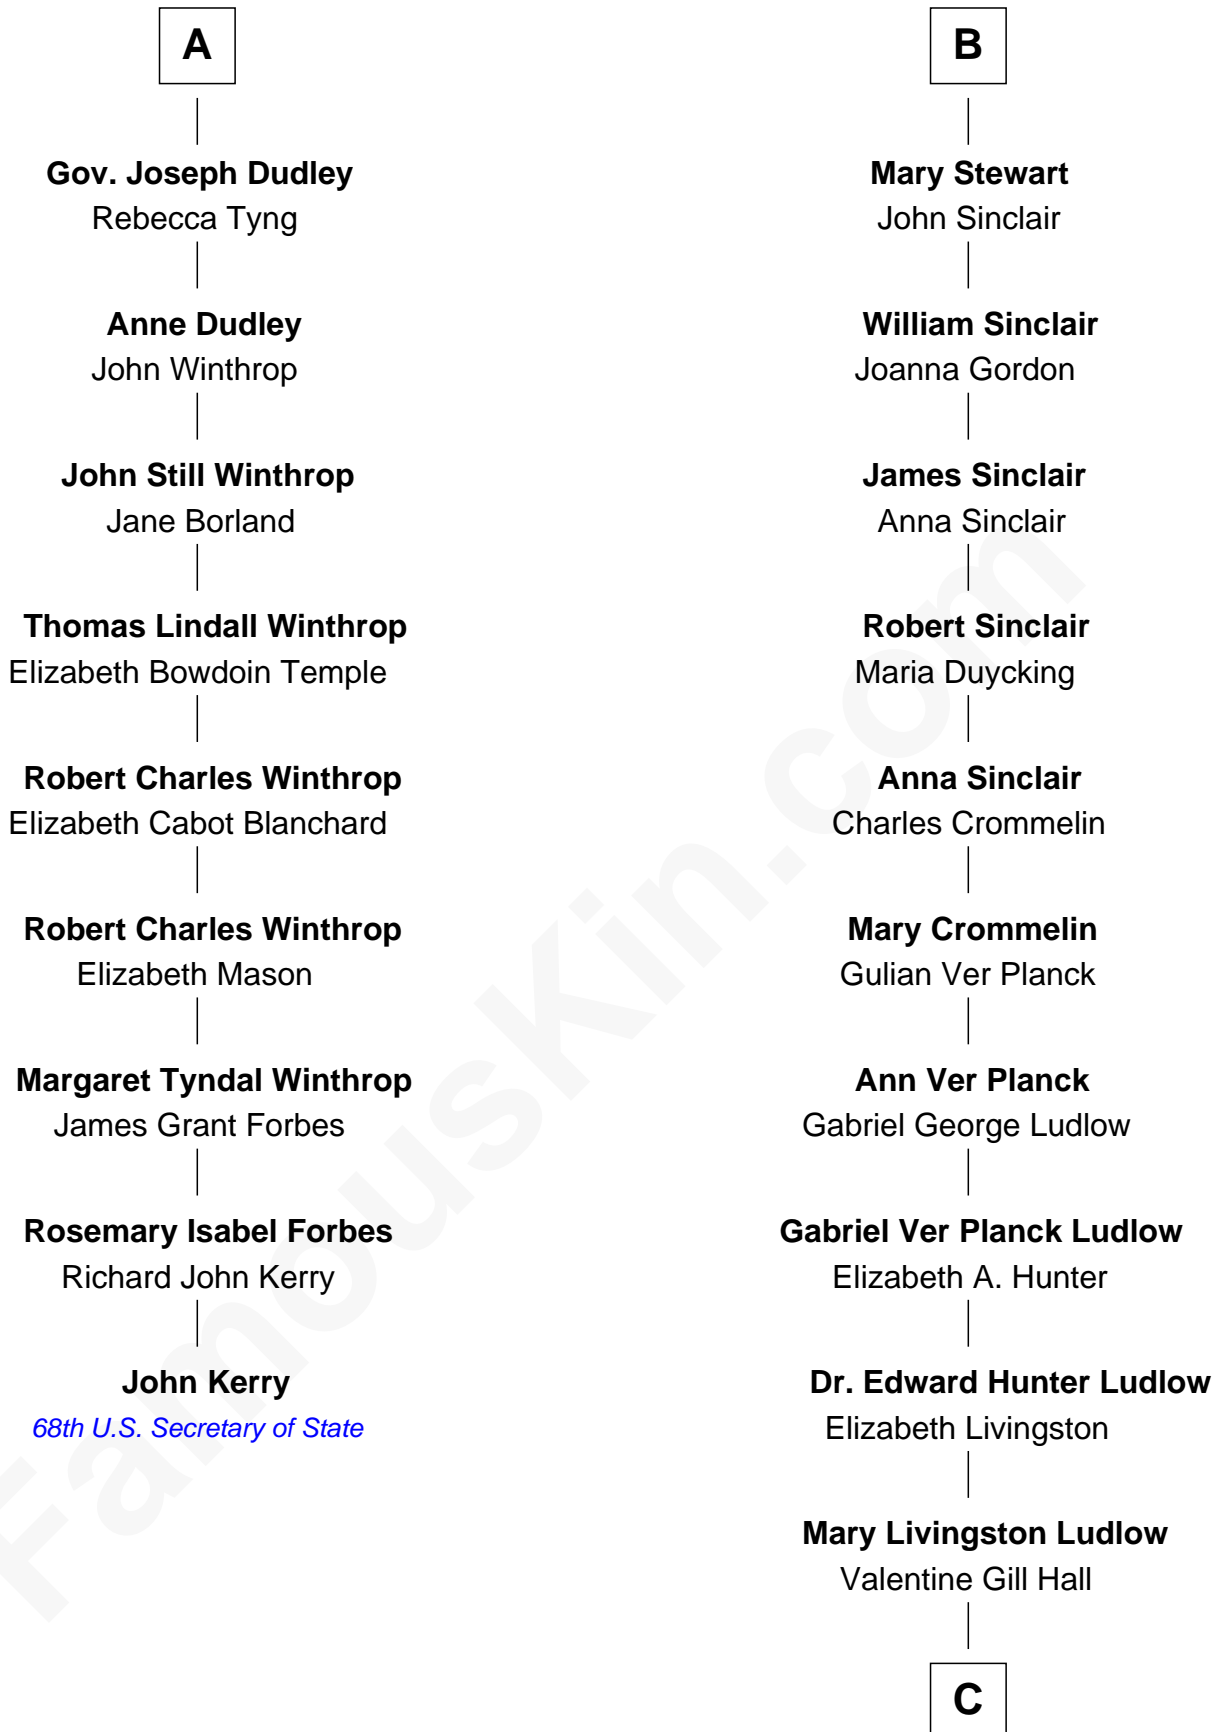

FamousKin.com

Relationship Chart of

John Kerry

68th U.S. Secretary of State

15th cousin 3 times removed of

Eleanor Roosevelt

First Lady of President Franklin D. Roosevelt

C

—
Anna Rebecca Hall

Elliott Roosevelt

—
Eleanor Roosevelt

First Lady of Franklin Roosevelt

FamousKin.com