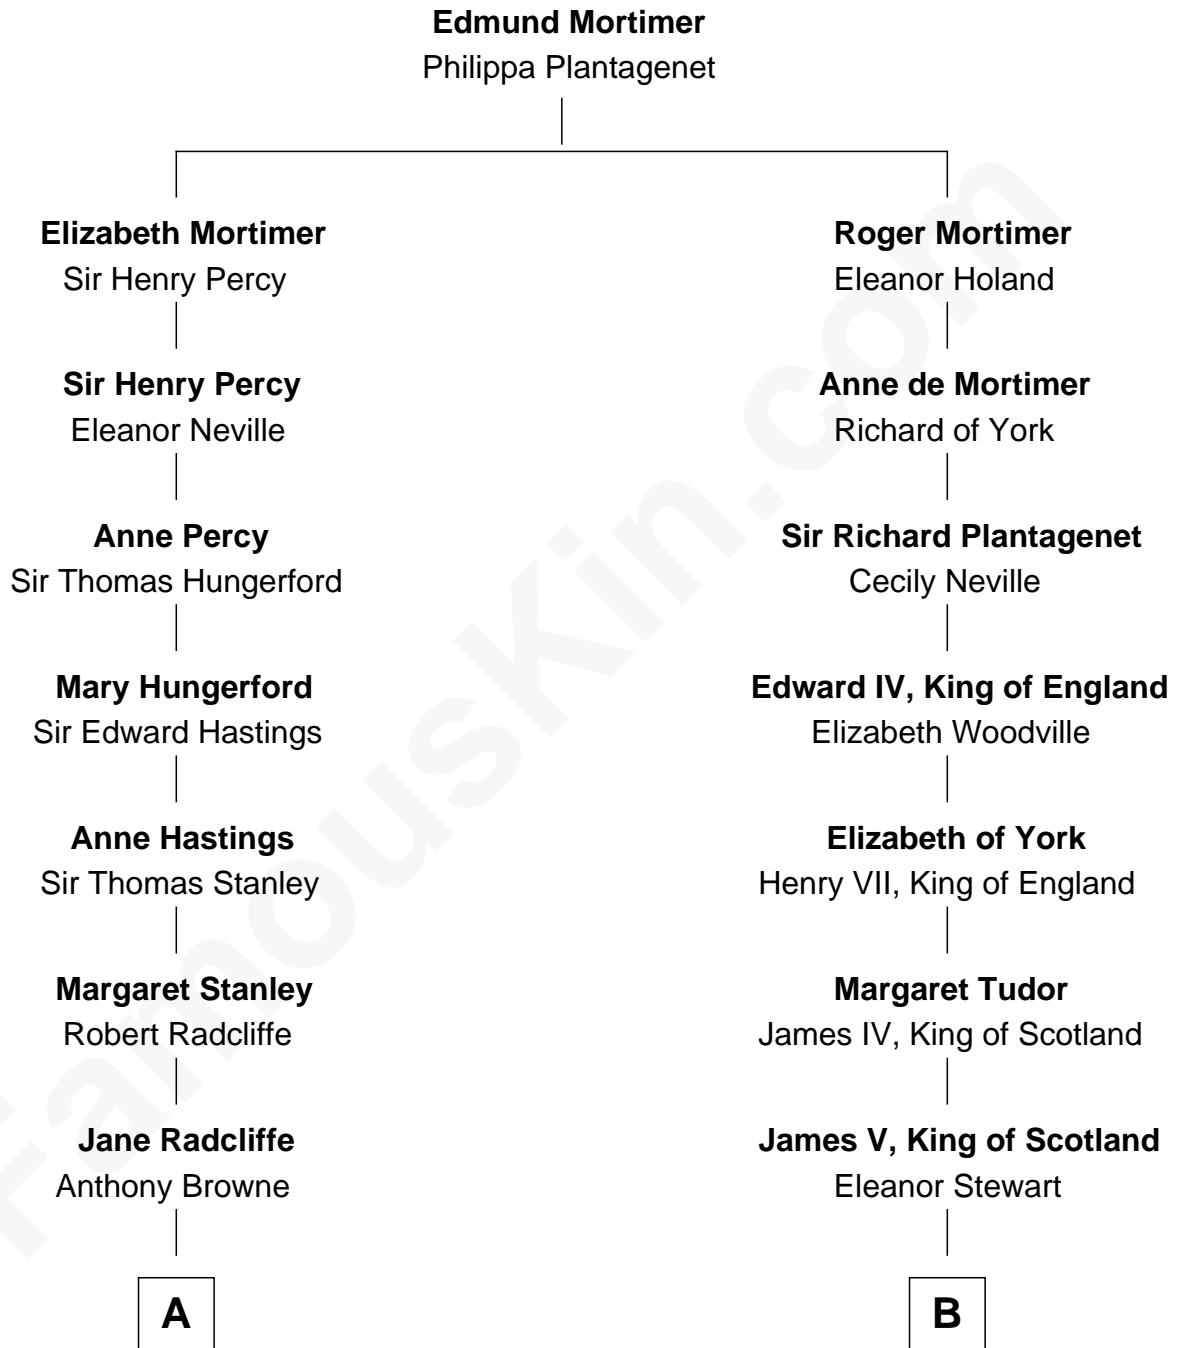

# FamousKin.com Relationship Chart of

**John Kerry**

*68th U.S. Secretary of State*

**19th cousin of**

**Eleanor Roosevelt**

*First Lady of President Franklin D. Roosevelt*

**C**

**Margaret Tyndal Winthrop**

James Grant Forbes

**Rosemary Isabel Forbes**

Richard John Kerry

**John Kerry**

*68th U.S. Secretary of State*

**D**

**Mary Livingston Ludlow**

Valentine Gill Hall

**Anna Rebecca Hall**

Elliott Roosevelt

**Eleanor Roosevelt**

*First Lady of Franklin Roosevelt*

FamousKin.com