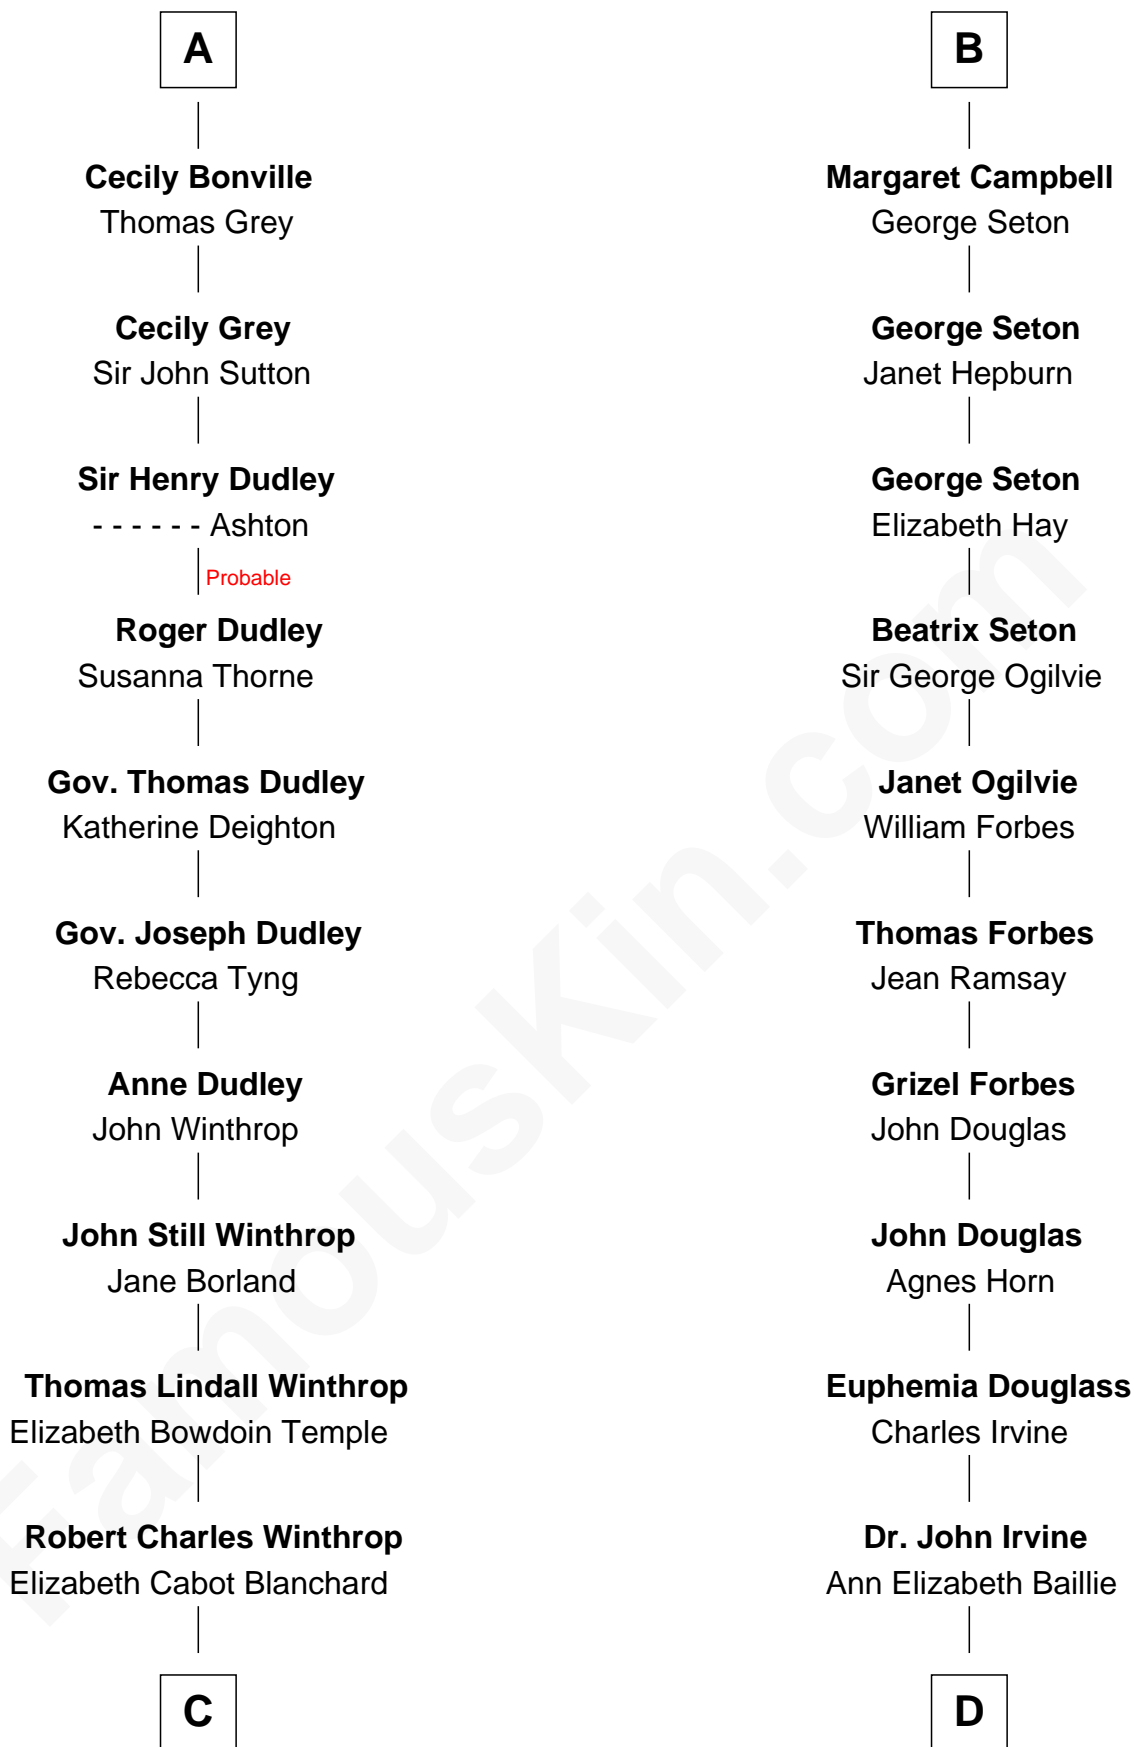

# FamousKin.com Relationship Chart of John Kerry

68th U.S. Secretary of State

20th cousin 1 time removed of

**Eleanor Roosevelt**

First Lady of President Franklin D. Roosevelt

**Sir Richard de Burgh**

Margaret - - - - -

**Eleanor de Burgh**  
Sir Thomas de Multon

**Elizabeth de Multon**  
Sir Robert de Harington

**Sir John Harington**  
- - - - -

**Sir Robert Harington**  
Isabel Loring

**Sir William Harington**  
Margaret Hill

**Elizabeth Harington**  
William Bonville

**William Bonville**  
Katherine Neville

**A**

**Elizabeth de Burgh**  
Robert I, King of Scotland

**Matilda Bruce**  
Thomas Isaac

**Joan Isaac**  
John de Ergadia

**Isabel de Ergadia**  
Sir John Stewart

**Sir Robert Stewart**  
Joan Stewart

**John Stewart**  
Fingula of the Isles

**Isabel Stewart**  
Colin Campbell

**B**

**C**

**Robert Charles Winthrop**

Elizabeth Mason