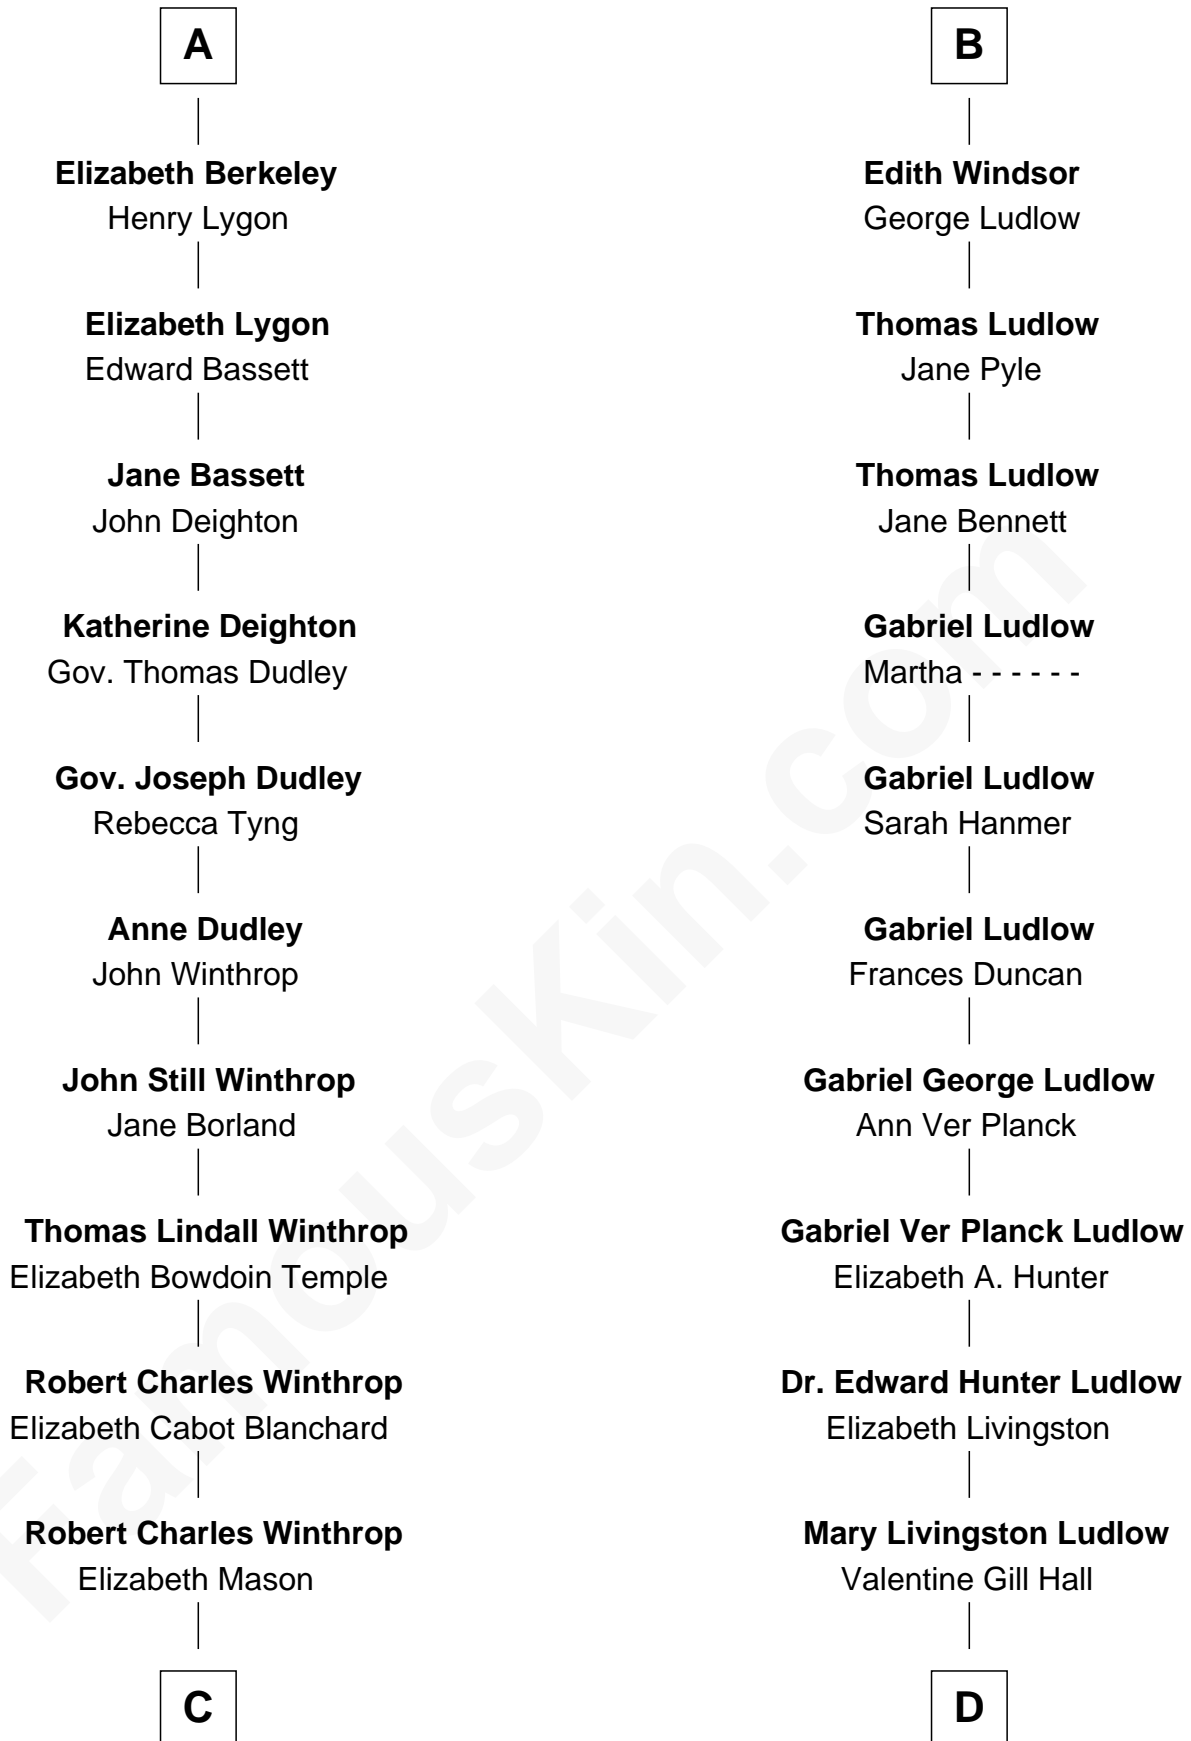

FamousKin.com

Relationship Chart of

John Kerry

68th U.S. Secretary of State

18th cousin 1 time removed of

Eleanor Roosevelt

First Lady of President Franklin D. Roosevelt

Humphrey de Bohun
Elizabeth Plantagenet

Sir William de Bohun
Elizabeth de Badlesmere

Elizabeth de Bohun
Sir Richard Fitzalan

Elizabeth Fitzalan
Sir Thomas Mowbray

Isabel Mowbray
Sir James Berkeley

Maurice Berkeley
Isabel Mead

Anne Berkeley
Sir William Dennis

Isabel Dennis
Sir John Berkeley

A

Margaret de Bohun
Sir Hugh de Courtnay

Elizabeth de Courtnay
Sir Andrew Luttrell

Sir Hugh Luttrell
Catherine de Beaumont

Elizabeth Luttrell
John Stratton

Elizabeth Stratton
John Andrews

Elizabeth Andrews
Sir Thomas de Windsor

Sir Andrews de Windsor
Elizabeth Blount

B

C

Margaret Tyndal Winthrop

James Grant Forbes

Rosemary Isabel Forbes

Richard John Kerry