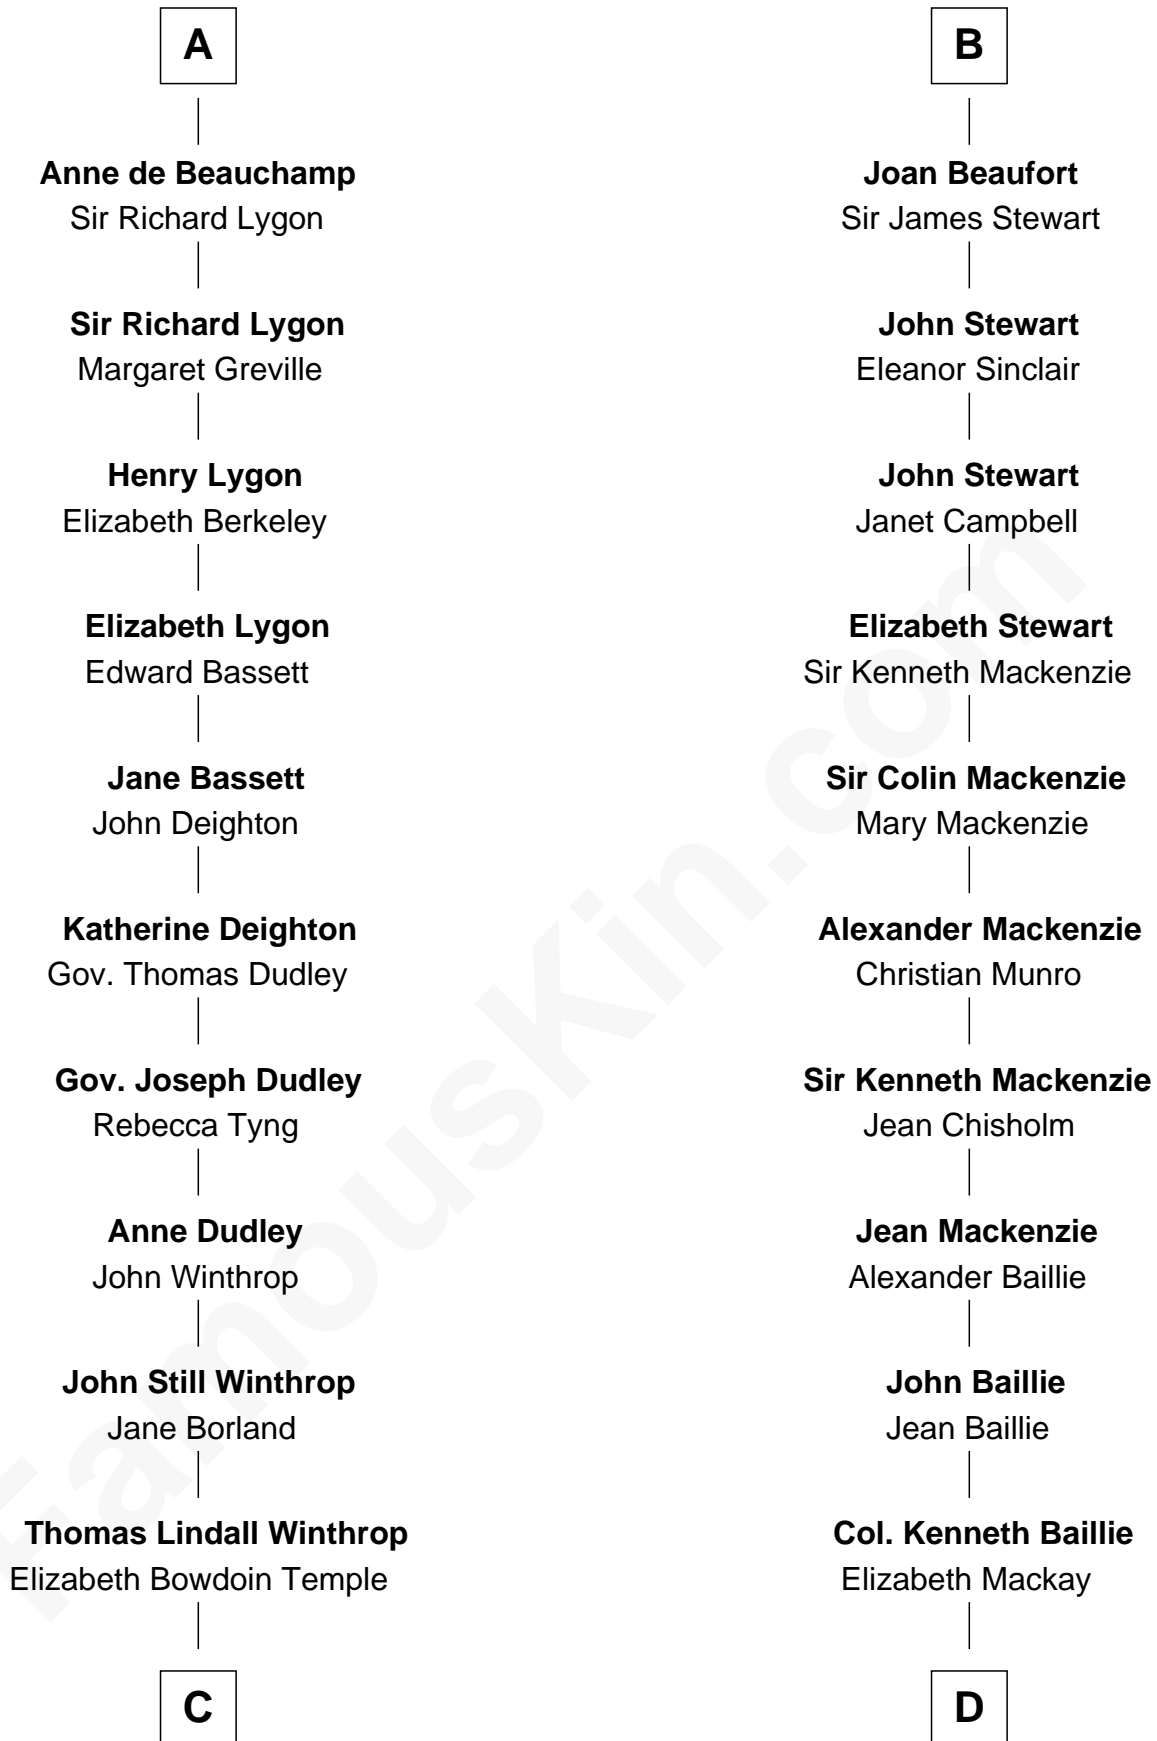

FamousKin.com Relationship Chart of

John Kerry

68th U.S. Secretary of State

21st cousin of

Theodore Roosevelt

26th U.S. President

William Mauduit
Alice de Newburgh

Isabel Mauduit
Sir William de Beauchamp

Sir Walter de Beauchamp
Alice de Tony

Giles de Beauchamp
Catherine de Bures

John de Beauchamp
Elizabeth - - - - -

Sir William de Beauchamp
Catherine de Ufflete

John de Beauchamp
Margaret Ferrers

Sir Richard de Beauchamp
Elizabeth Stafford

A

Isabel Mauduit
Sir William de Beauchamp

William de Beauchamp
Maud FitzJohn

Isabella de Beauchamp
Sir Patrick de Chaworth

Maud de Chaworth
Henry Plantagenet

Eleanor Plantagenet
Richard Fitzalan

Alice Fitzalan
Sir Thomas de Holand

Margaret de Holand
Sir John Beaufort

B

C

Robert Charles Winthrop
Elizabeth Cabot Blanchard

Robert Charles Winthrop
Elizabeth Mason

Margaret Tyndal Winthrop
James Grant Forbes

Rosemary Isabel Forbes
Richard John Kerry