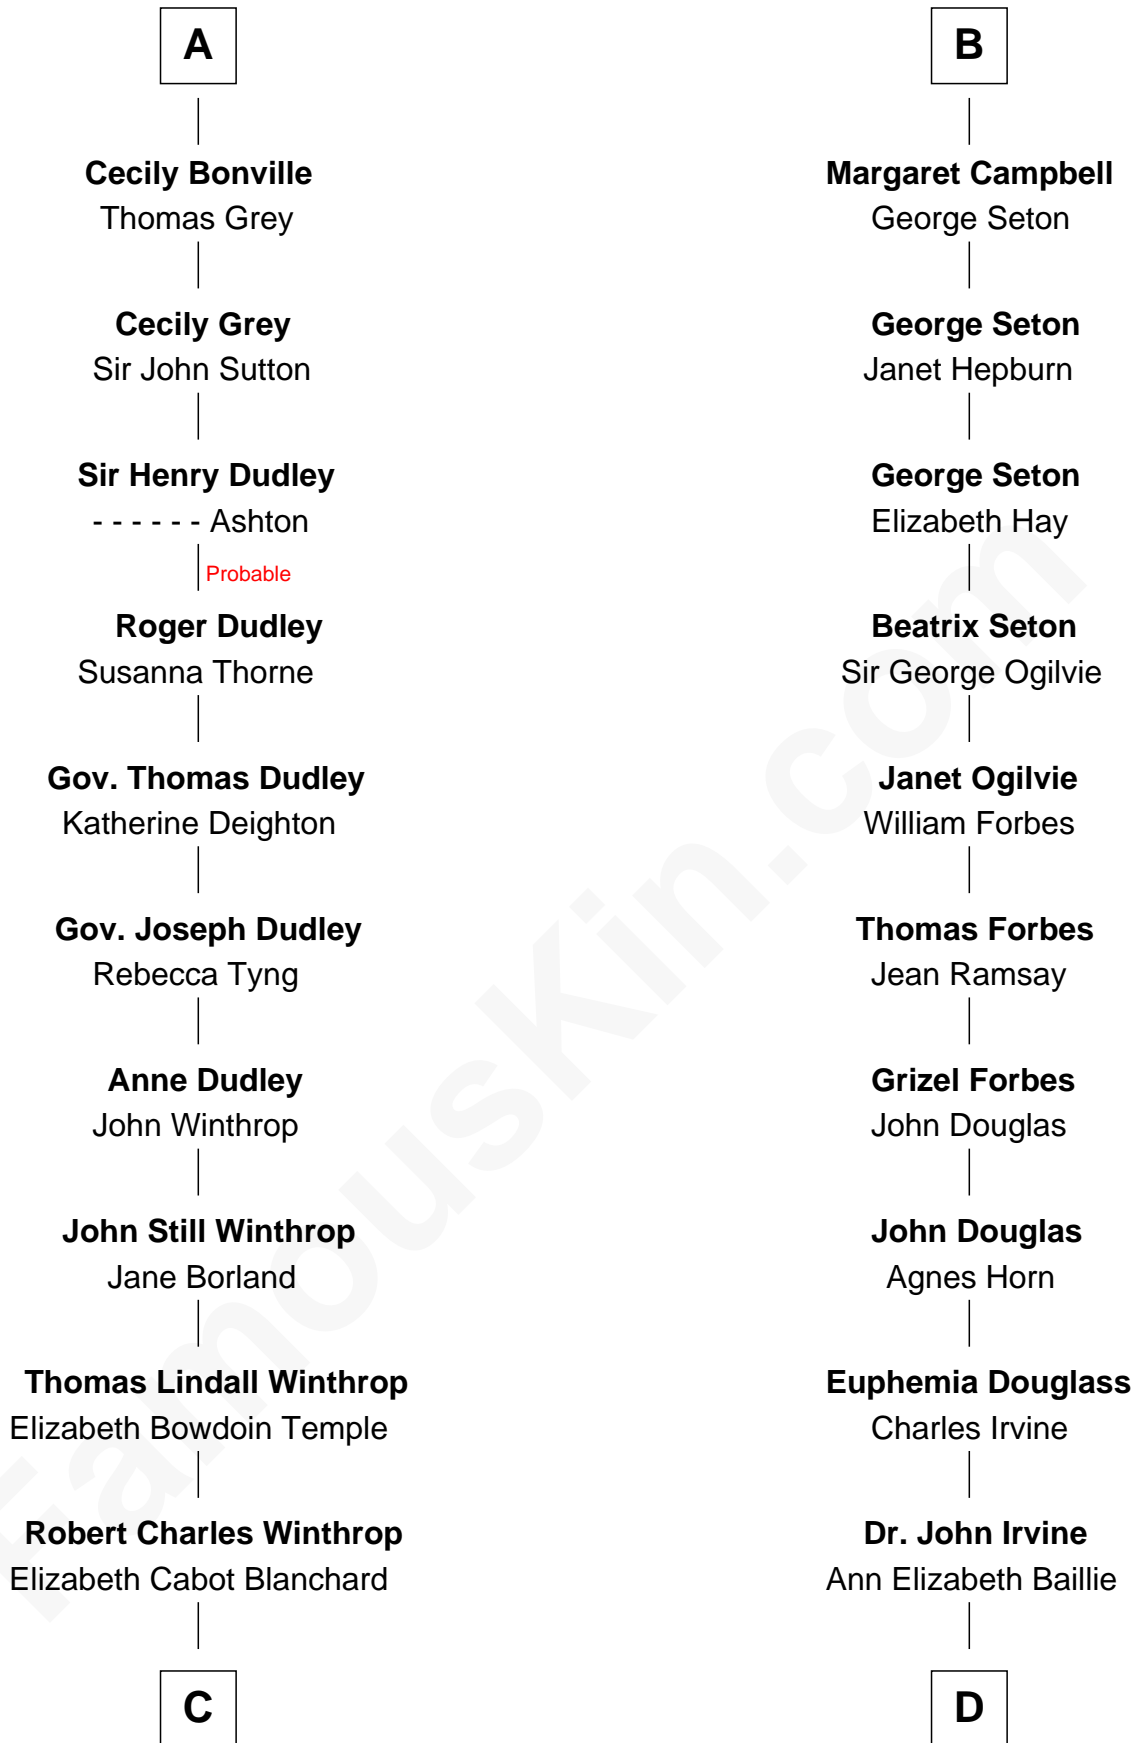

FamousKin.com Relationship Chart of

John Kerry

68th U.S. Secretary of State

20th cousin of

Theodore Roosevelt

26th U.S. President

Sir Richard de Burgh

Margaret - - - - -

Eleanor de Burgh
Sir Thomas de Multon

Elizabeth de Multon
Sir Robert de Harington

Sir John Harington
- - - - -

Sir Robert Harington
Isabel Loring

Sir William Harington
Margaret Hill

Elizabeth Harington
William Bonville

William Bonville
Katherine Neville

A

Elizabeth de Burgh
Robert I, King of Scotland

Matilda Bruce
Thomas Isaac

Joan Isaac
John de Ergadia

Isabel de Ergadia
Sir John Stewart

Sir Robert Stewart
Joan Stewart

John Stewart
Fingula of the Isles

Isabel Stewart
Colin Campbell

B

C

Robert Charles Winthrop

Elizabeth Mason

Margaret Tyndal Winthrop

James Grant Forbes

Rosemary Isabel Forbes