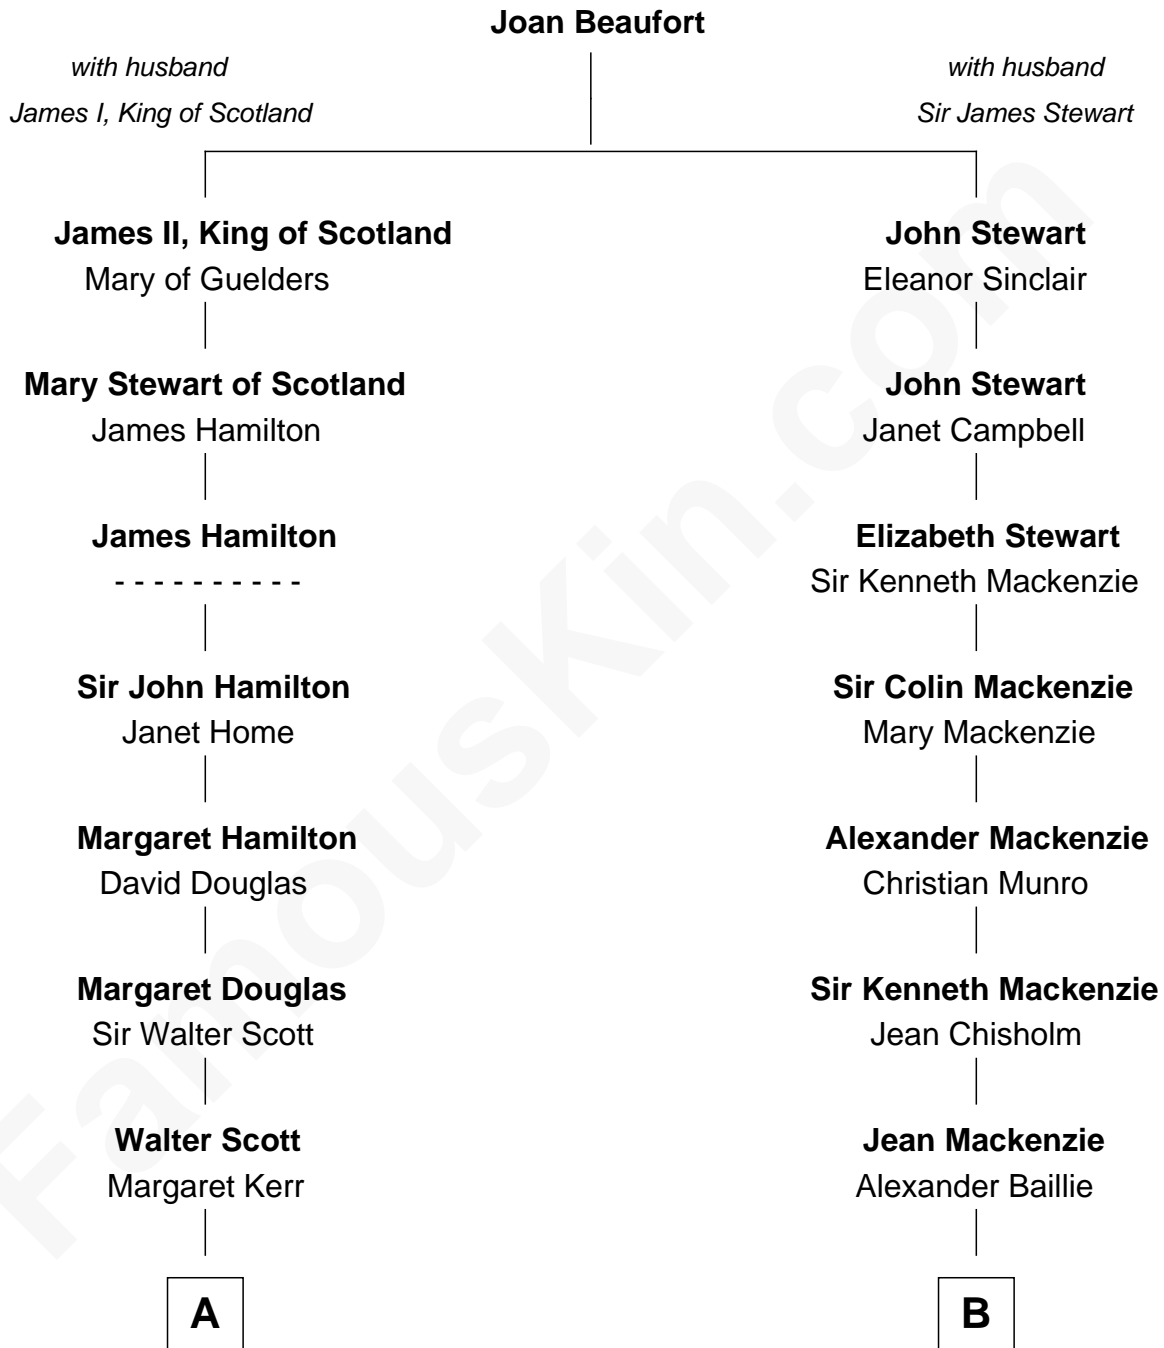

# FamousKin.com Relationship Chart of

**John Kerry**

*68th U.S. Secretary of State*

13th cousin 6 times removed of

**Theodore Roosevelt**

*26th U.S. President*

**C**

—  
**James Grant Forbes**  
Margaret Tyndal Winthrop

—  
**Rosemary Isabel Forbes**  
Richard John Kerry

—  
**John Kerry**  
*68th U.S. Secretary of State*

FamousKin.com