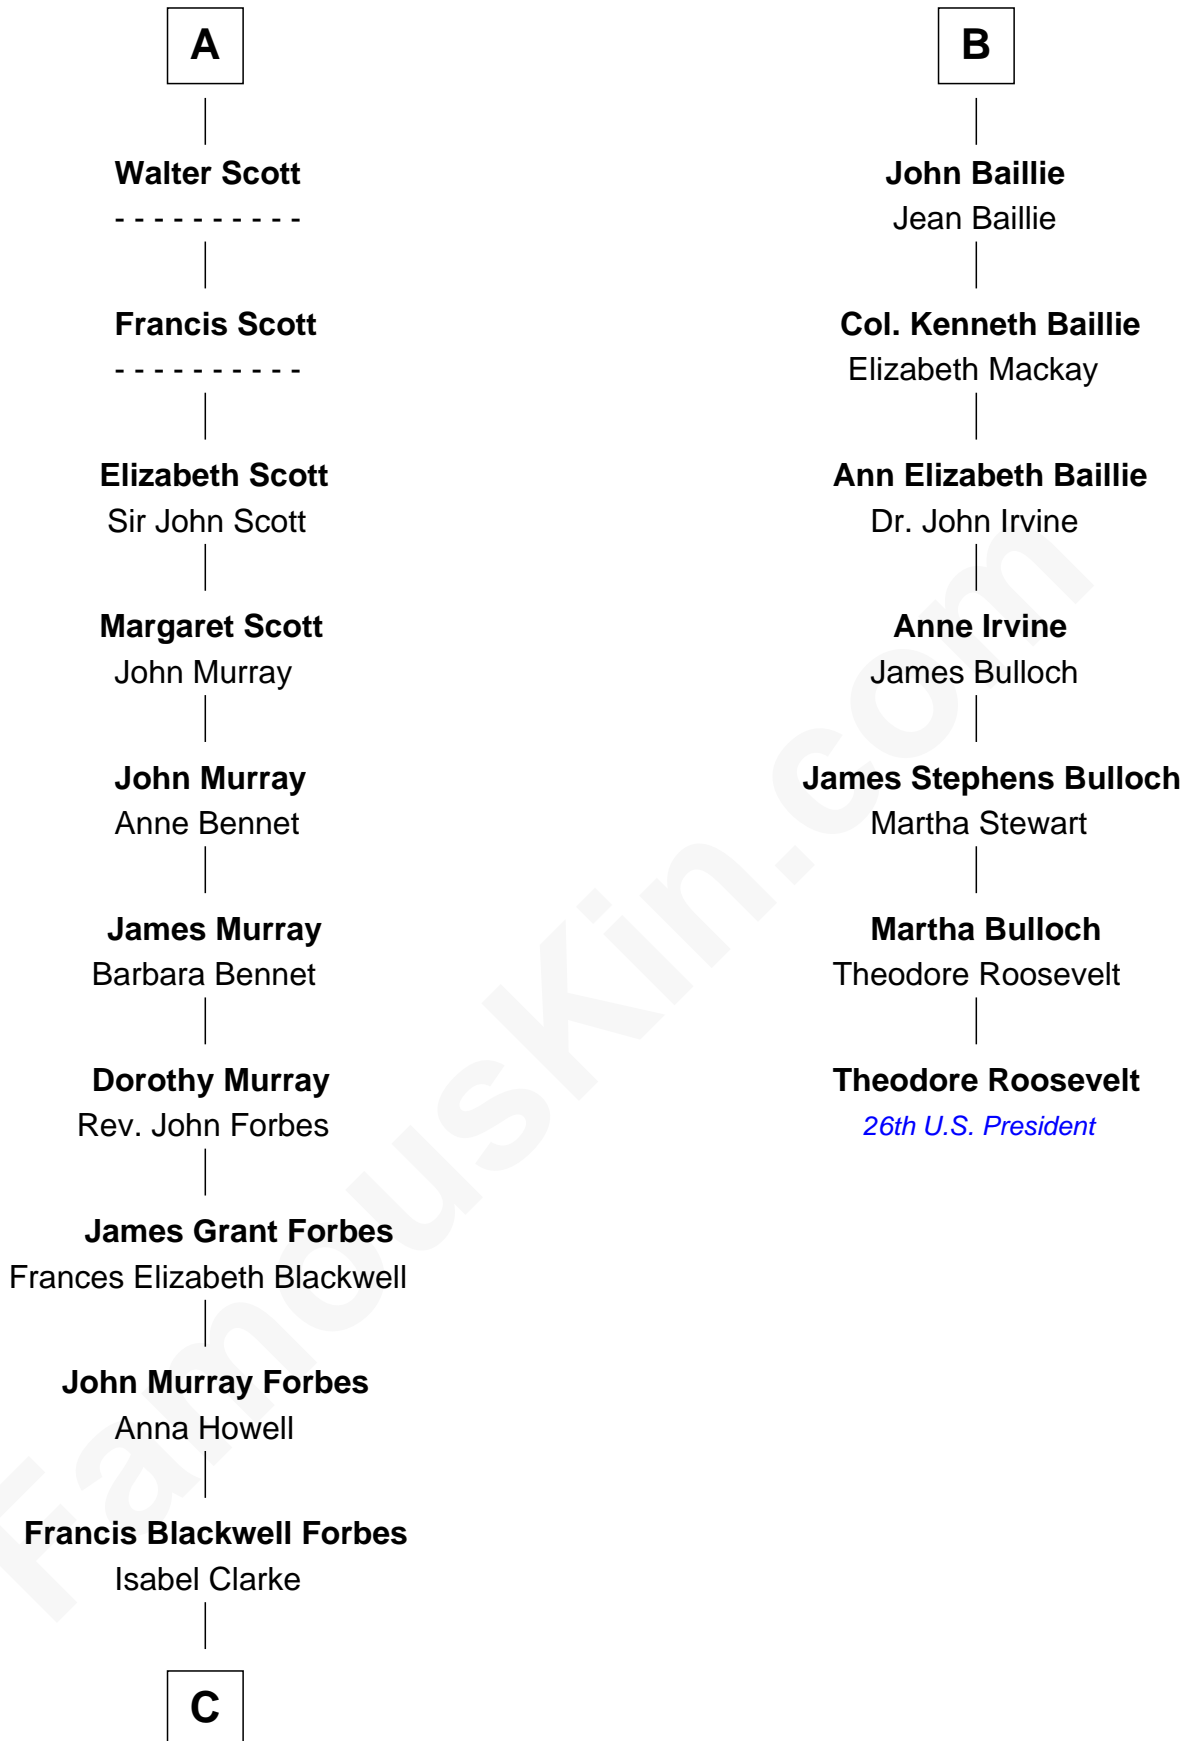

# FamousKin.com Relationship Chart of

**John Kerry**

*68th U.S. Secretary of State*

13th cousin 6 times removed of

**Theodore Roosevelt**

*26th U.S. President*

**C**

—  
**James Grant Forbes**  
Margaret Tyndal Winthrop

—  
**Rosemary Isabel Forbes**  
Richard John Kerry

—  
**John Kerry**  
*68th U.S. Secretary of State*

FamousKin.com