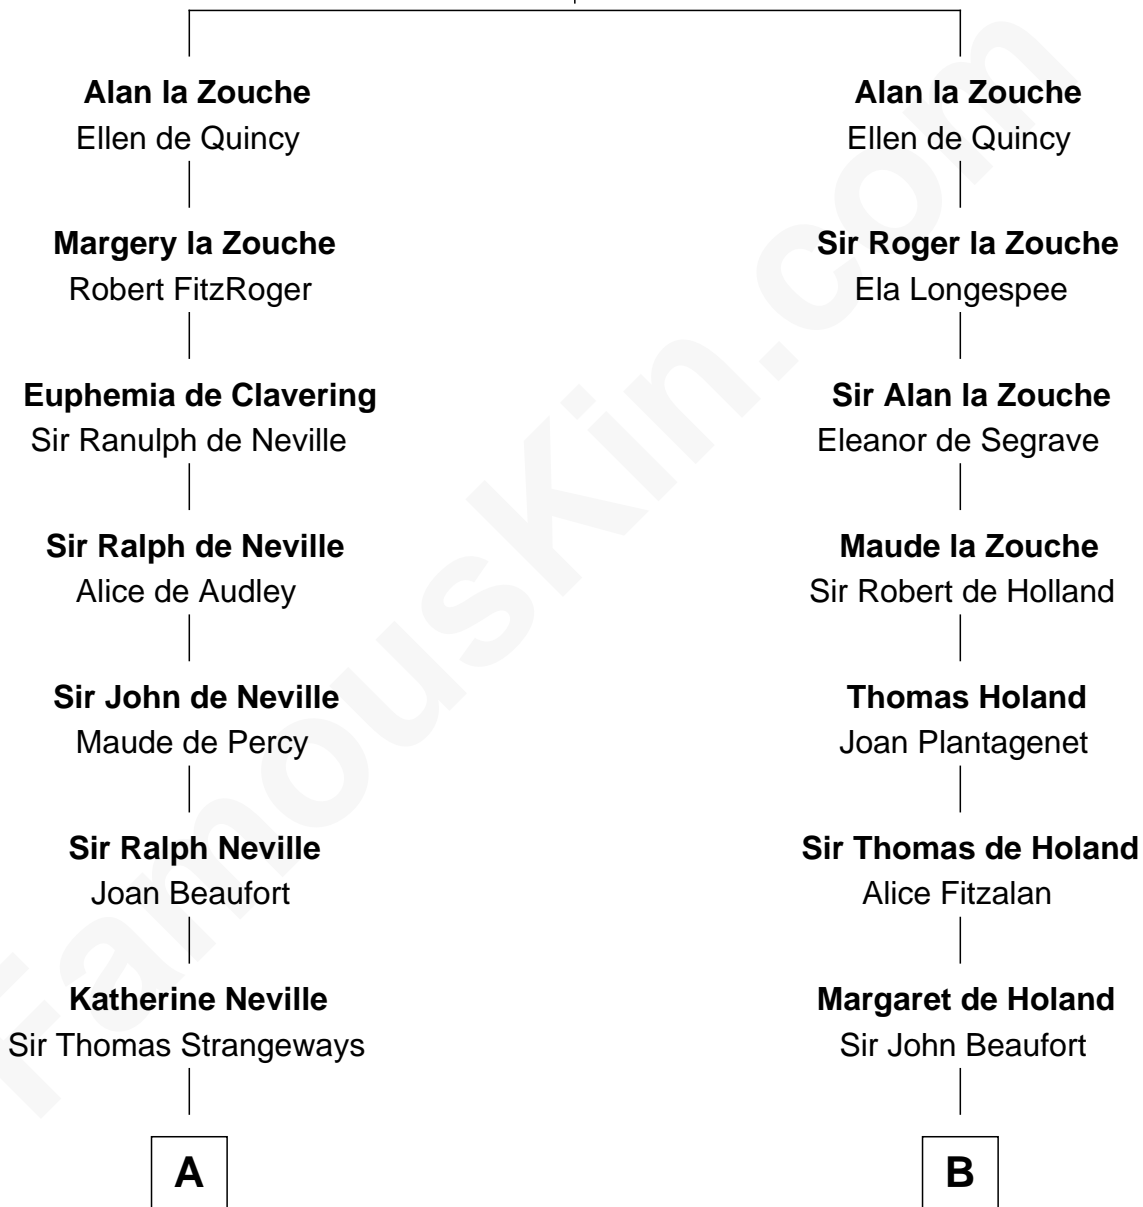

FamousKin.com Relationship Chart of

John Kerry

68th U.S. Secretary of State

21st cousin of

Theodore Roosevelt

26th U.S. President

Roger la Zouche

Margaret Biset

C

Robert Charles Winthrop
Elizabeth Cabot Blanchard

Robert Charles Winthrop
Elizabeth Mason

Margaret Tyndal Winthrop
James Grant Forbes

Rosemary Isabel Forbes
Richard John Kerry

John Kerry
68th U.S. Secretary of State