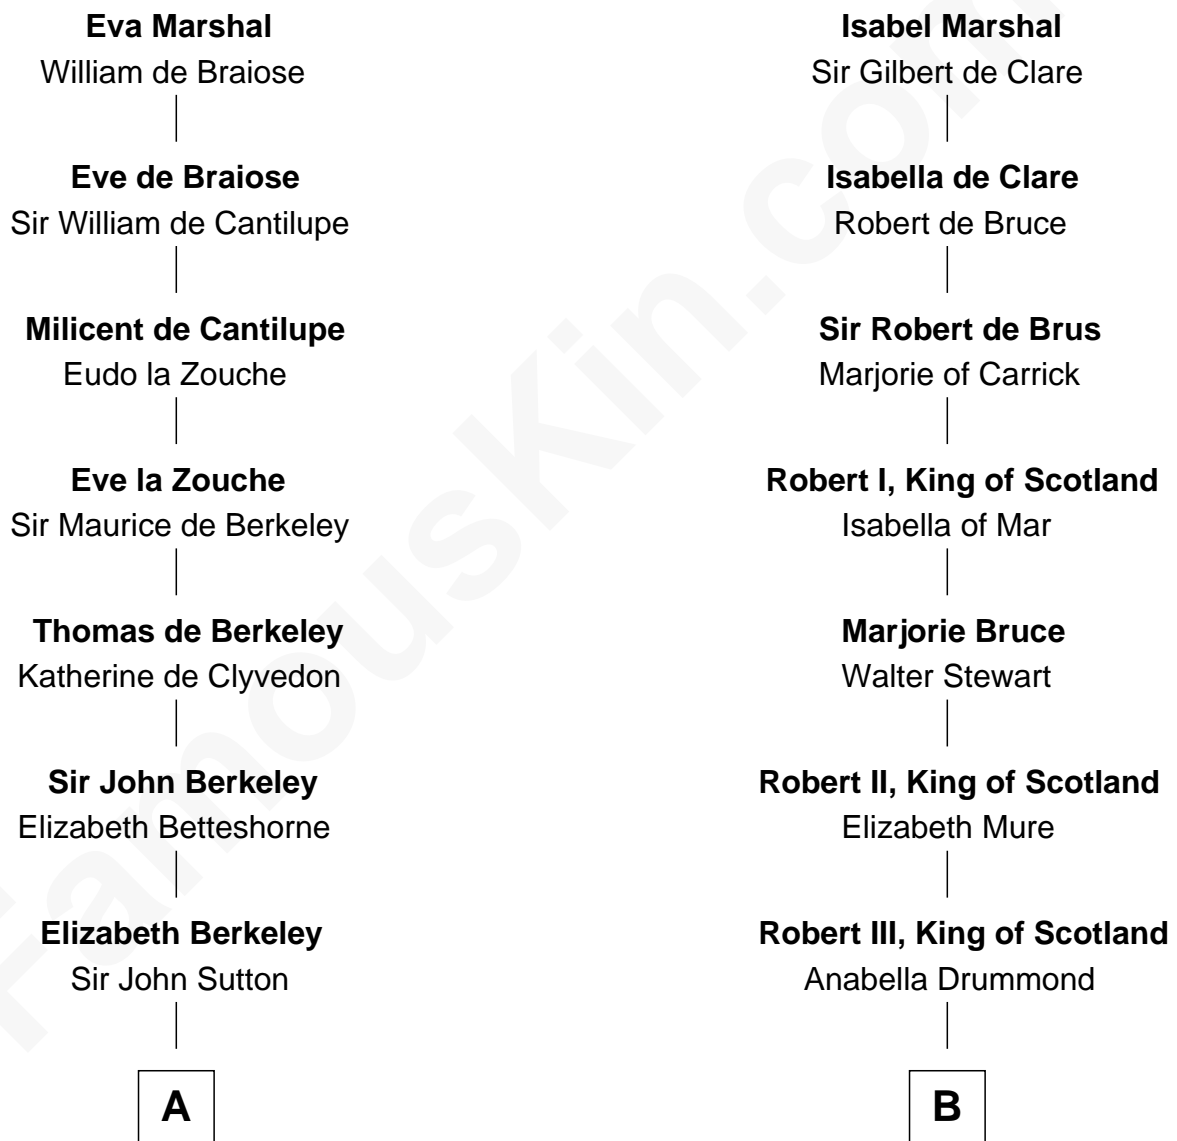

FamousKin.com Relationship Chart of

John Kerry

68th U.S. Secretary of State

21st cousin of

Theodore Roosevelt

26th U.S. President

Sir William Marshal

Isabel de Clare

C

Robert Charles Winthrop
Elizabeth Cabot Blanchard

Robert Charles Winthrop
Elizabeth Mason

Margaret Tyndal Winthrop
James Grant Forbes

Rosemary Isabel Forbes
Richard John Kerry

John Kerry
68th U.S. Secretary of State

D

Dr. John Irvine
Ann Elizabeth Baillie

Anne Irvine
James Bulloch

James Stephens Bulloch
Martha Stewart

Martha Bulloch
Theodore Roosevelt

Theodore Roosevelt
26th U.S. President