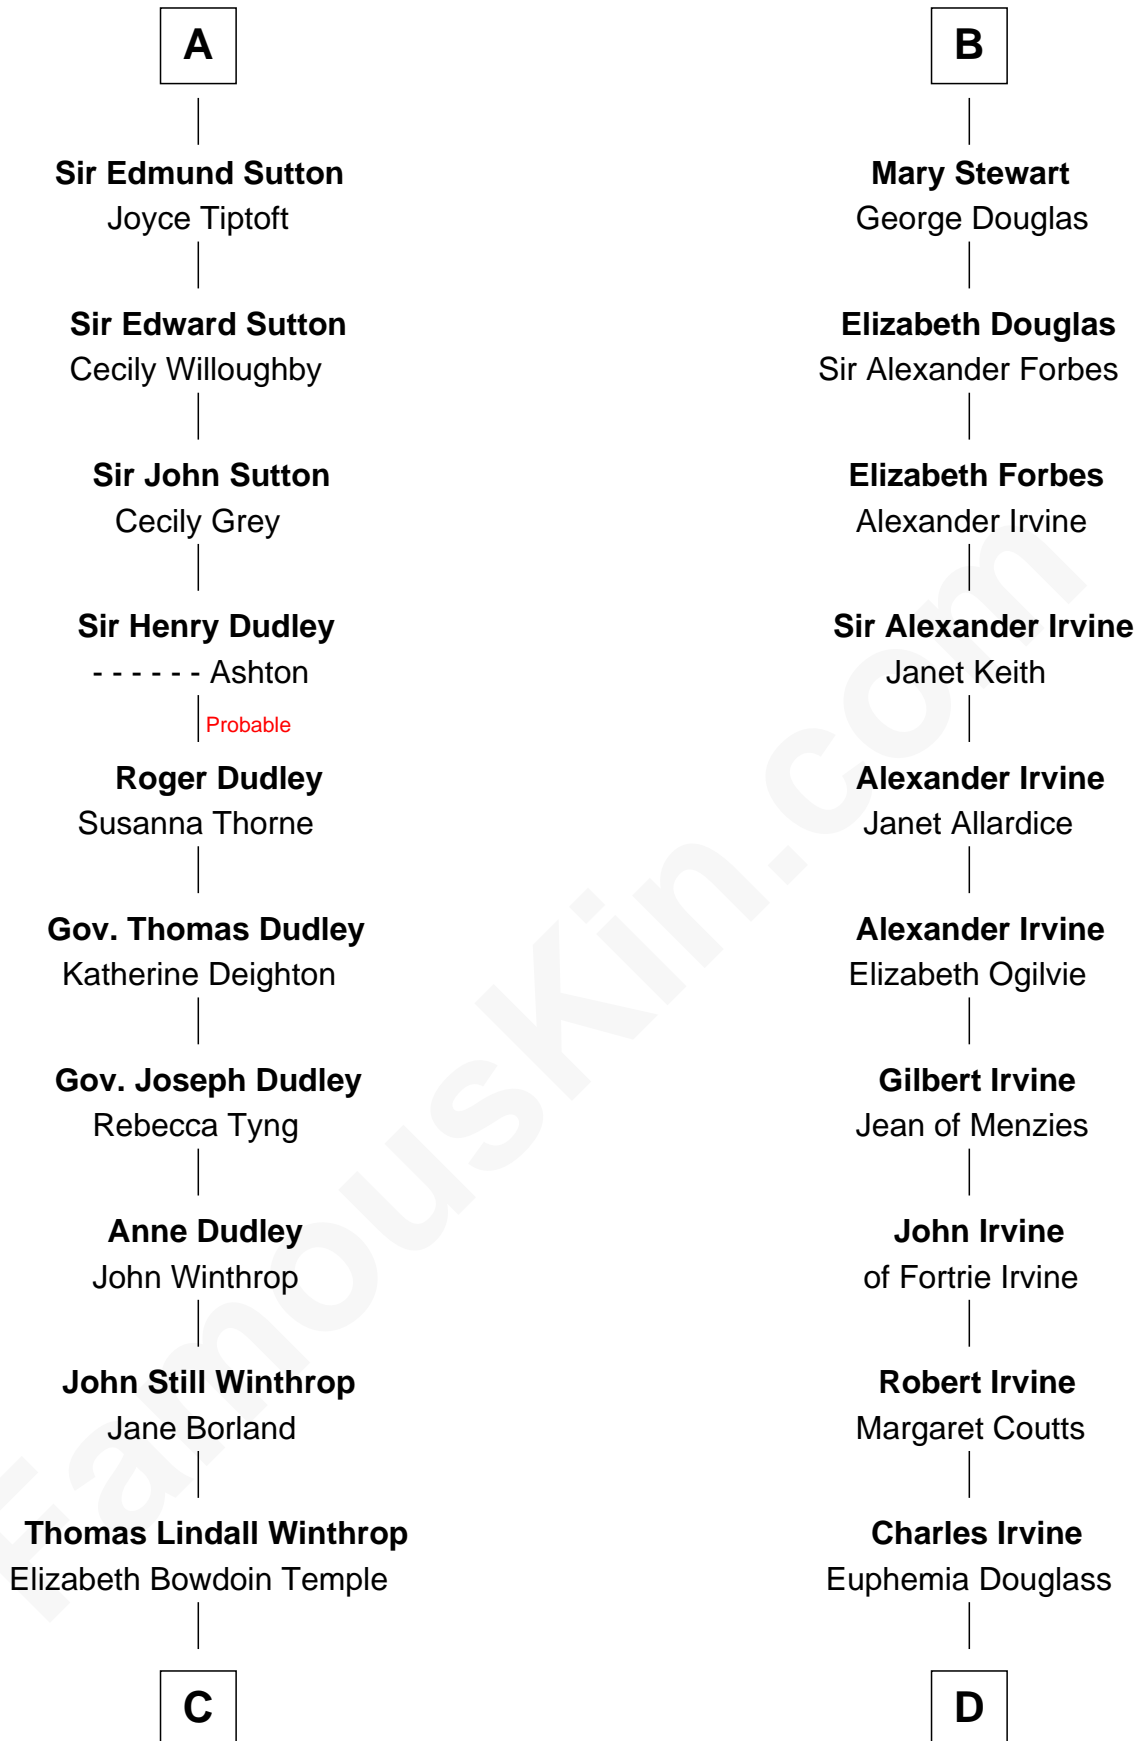

FamousKin.com Relationship Chart of

John Kerry

68th U.S. Secretary of State

21st cousin of

Theodore Roosevelt

26th U.S. President

Sir William Marshal

Isabel de Clare

C

Robert Charles Winthrop
Elizabeth Cabot Blanchard

Robert Charles Winthrop
Elizabeth Mason

Margaret Tyndal Winthrop
James Grant Forbes

Rosemary Isabel Forbes
Richard John Kerry

John Kerry
68th U.S. Secretary of State

D

Dr. John Irvine
Ann Elizabeth Baillie

Anne Irvine
James Bulloch

James Stephens Bulloch
Martha Stewart

Martha Bulloch
Theodore Roosevelt

Theodore Roosevelt
26th U.S. President