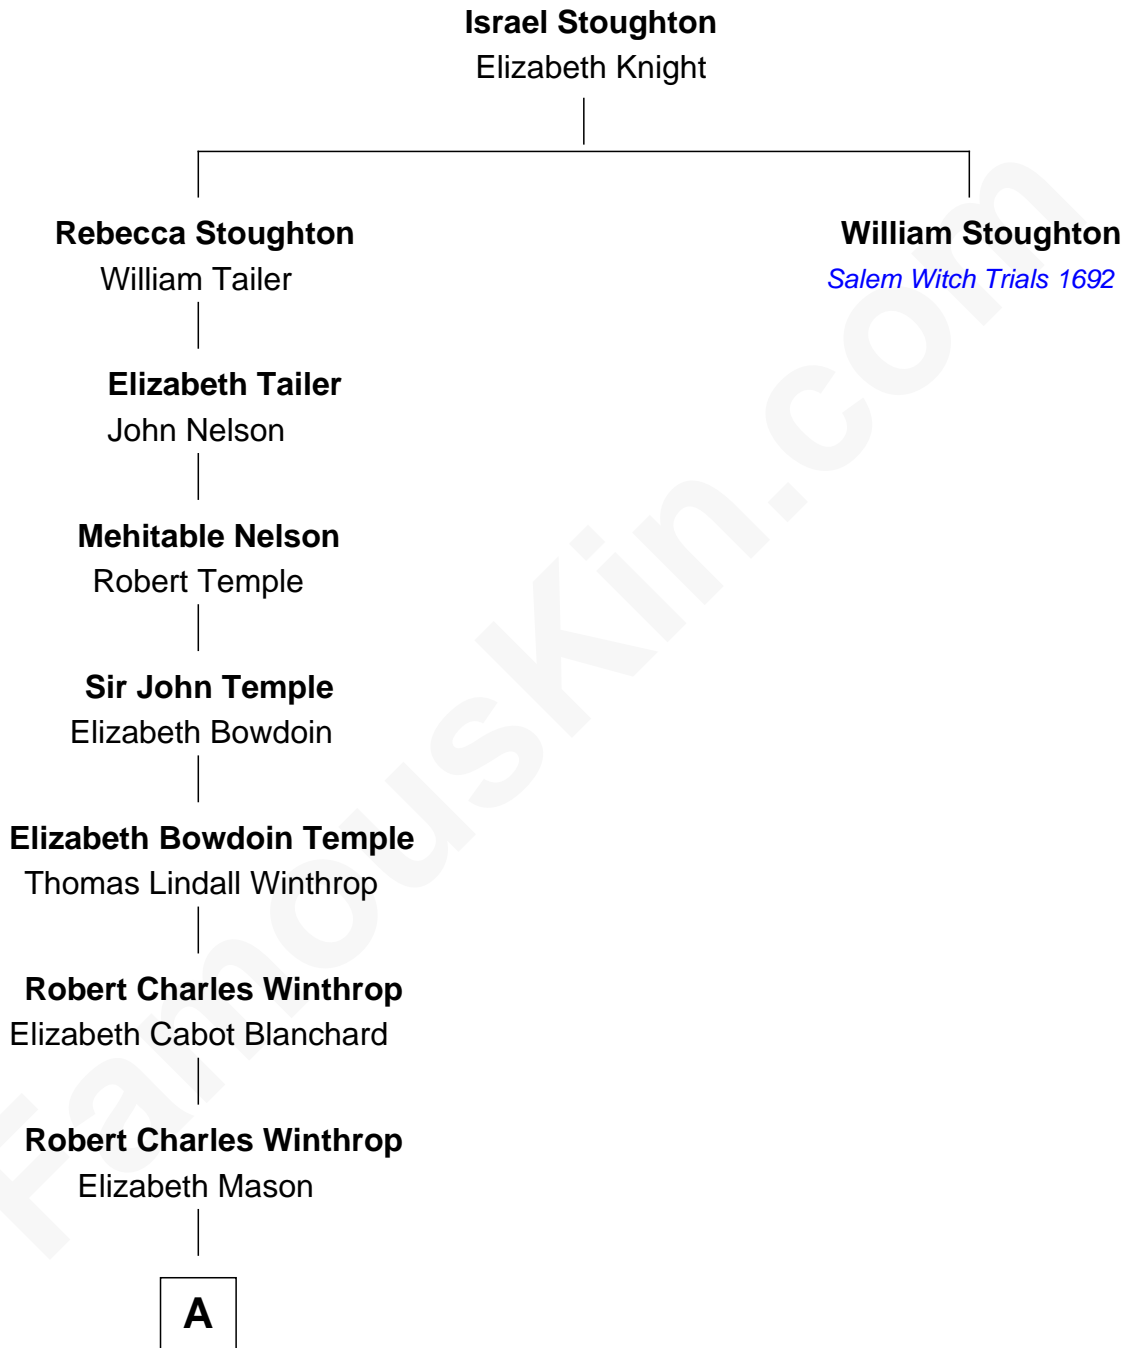

FamousKin.com Relationship Chart of

John Kerry

68th U.S. Secretary of State

7th great-grandnephew of

William Stoughton

Chief Judge and Prosecutor, Salem Witch Trials 1692

A

—
Margaret Tyndal Winthrop

James Grant Forbes

—
Rosemary Isabel Forbes

Richard John Kerry

—
John Kerry

68th U.S. Secretary of State

FamousKin.com