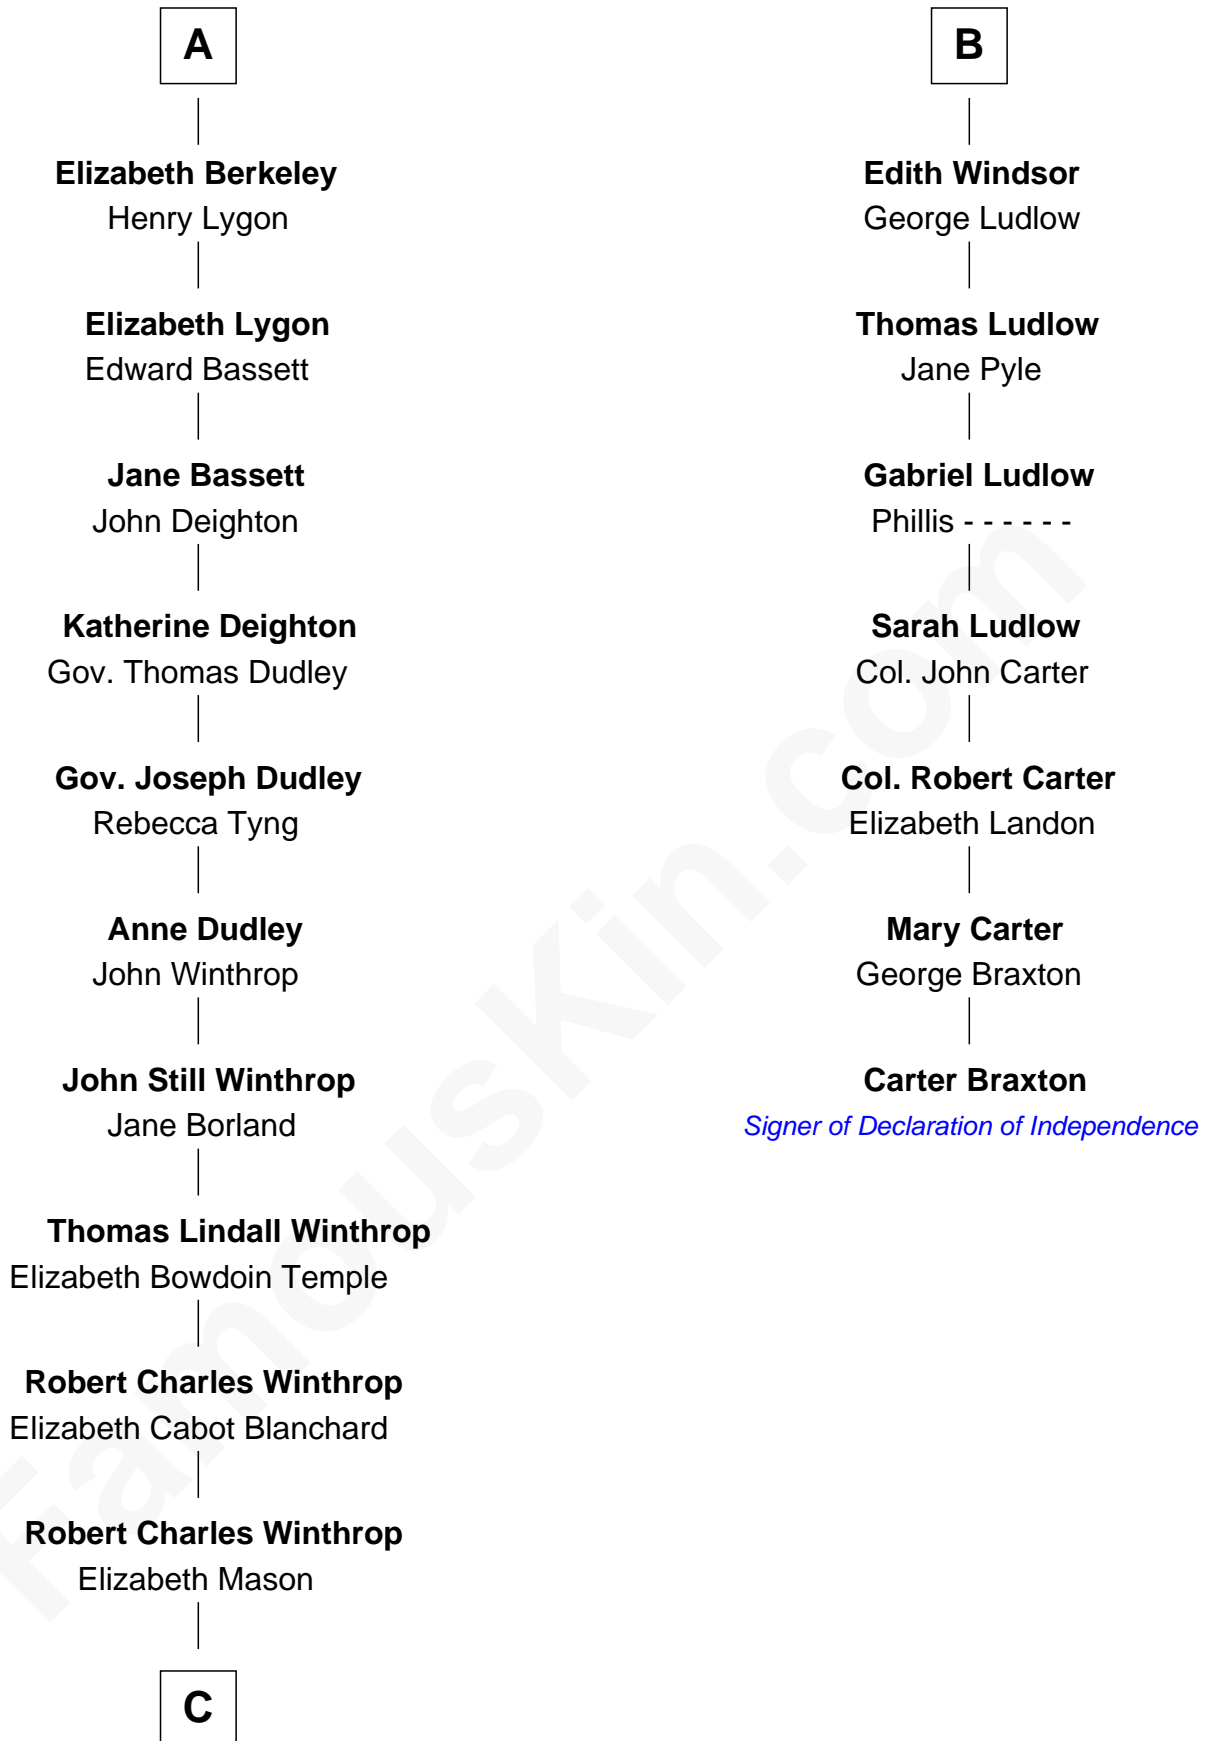

FamousKin.com Relationship Chart of

John Kerry

68th U.S. Secretary of State

13th cousin 6 times removed of

Carter Braxton

Signer of the Declaration of Independence

Humphrey de Bohun

Elizabeth Plantagenet

Sir William de Bohun
Elizabeth de Badlesmere

Elizabeth de Bohun
Sir Richard Fitzalan

Elizabeth Fitzalan
Sir Thomas Mowbray

Isabel Mowbray
Sir James Berkeley

Maurice Berkeley
Isabel Mead

Anne Berkeley
Sir William Dennis

Elizabeth Andrews
Sir Thomas de Windsor

Sir Andrews de Windsor
Elizabeth Blount

B

C

—
Margaret Tyndal Winthrop

James Grant Forbes

—
Rosemary Isabel Forbes

Richard John Kerry