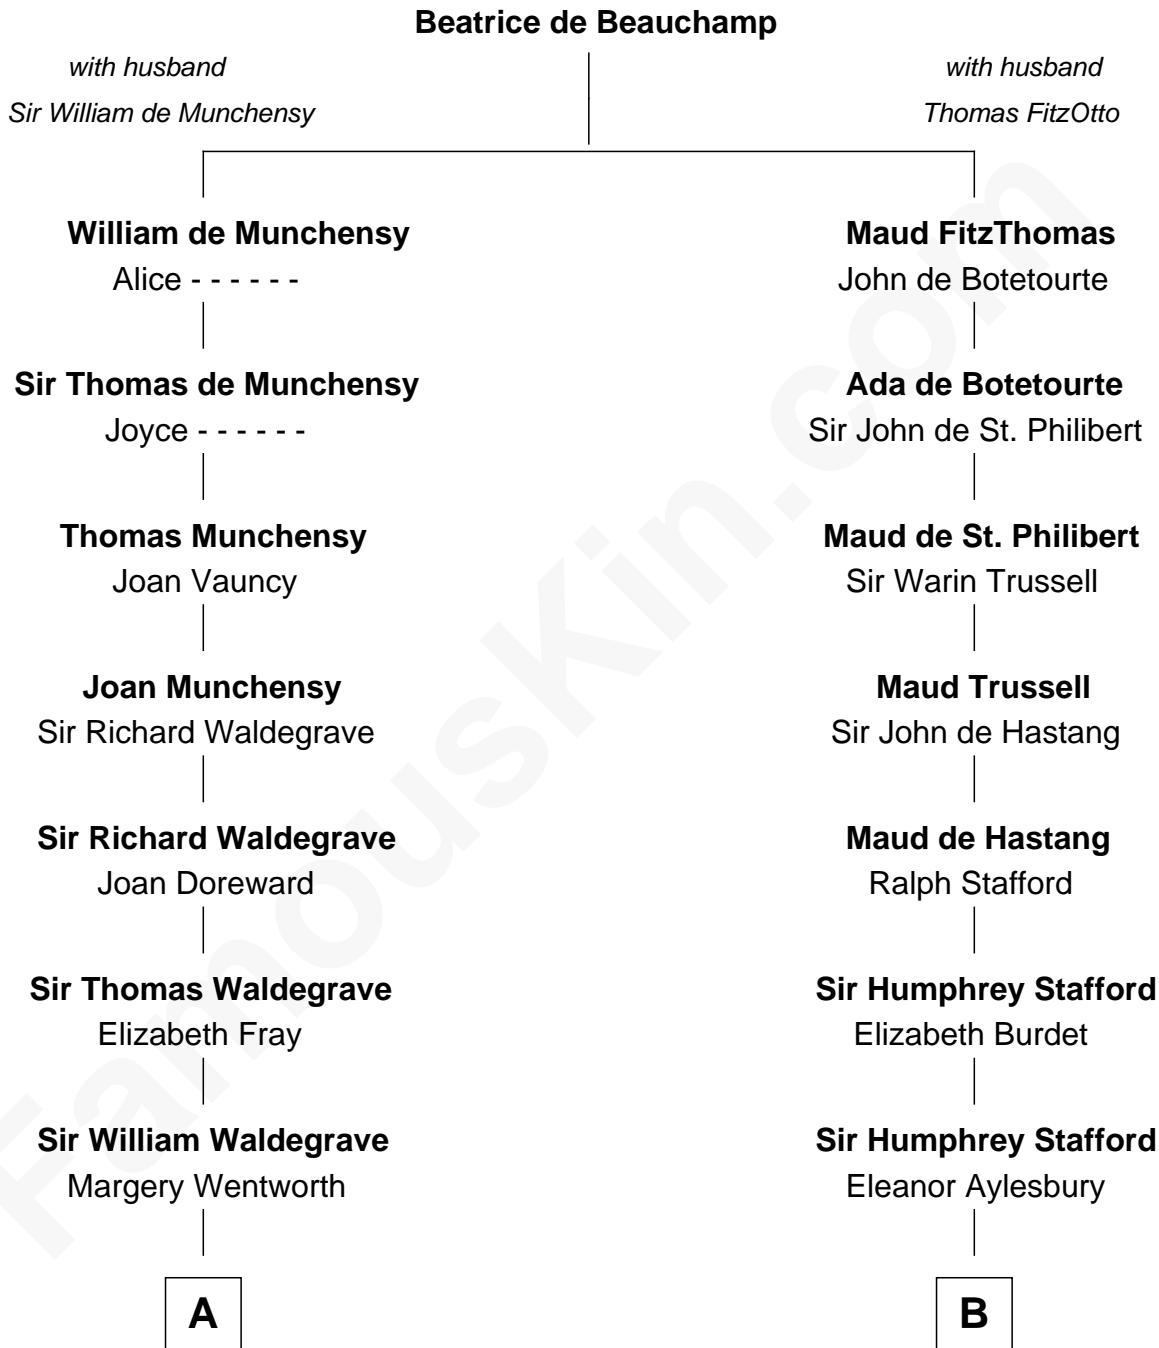

# FamousKin.com Relationship Chart of John Kerry

68th U.S. Secretary of State

19th cousin 2 times removed of

**James Madison**  
4th U.S. President

**C**

**Sarah Ellen Francis**  
Robert Means Mason

**Elizabeth Mason**  
Robert Charles Winthrop

**Margaret Tyndal Winthrop**  
James Grant Forbes

**Rosemary Isabel Forbes**  
Richard John Kerry

**John Kerry**  
*68th U.S. Secretary of State*

**D**

**Francis Conway**  
Rebecca Catlett

**Eleanor Rose Conway**  
James Madison

**James Madison**  
*4th U.S. President*

FamousKin.com